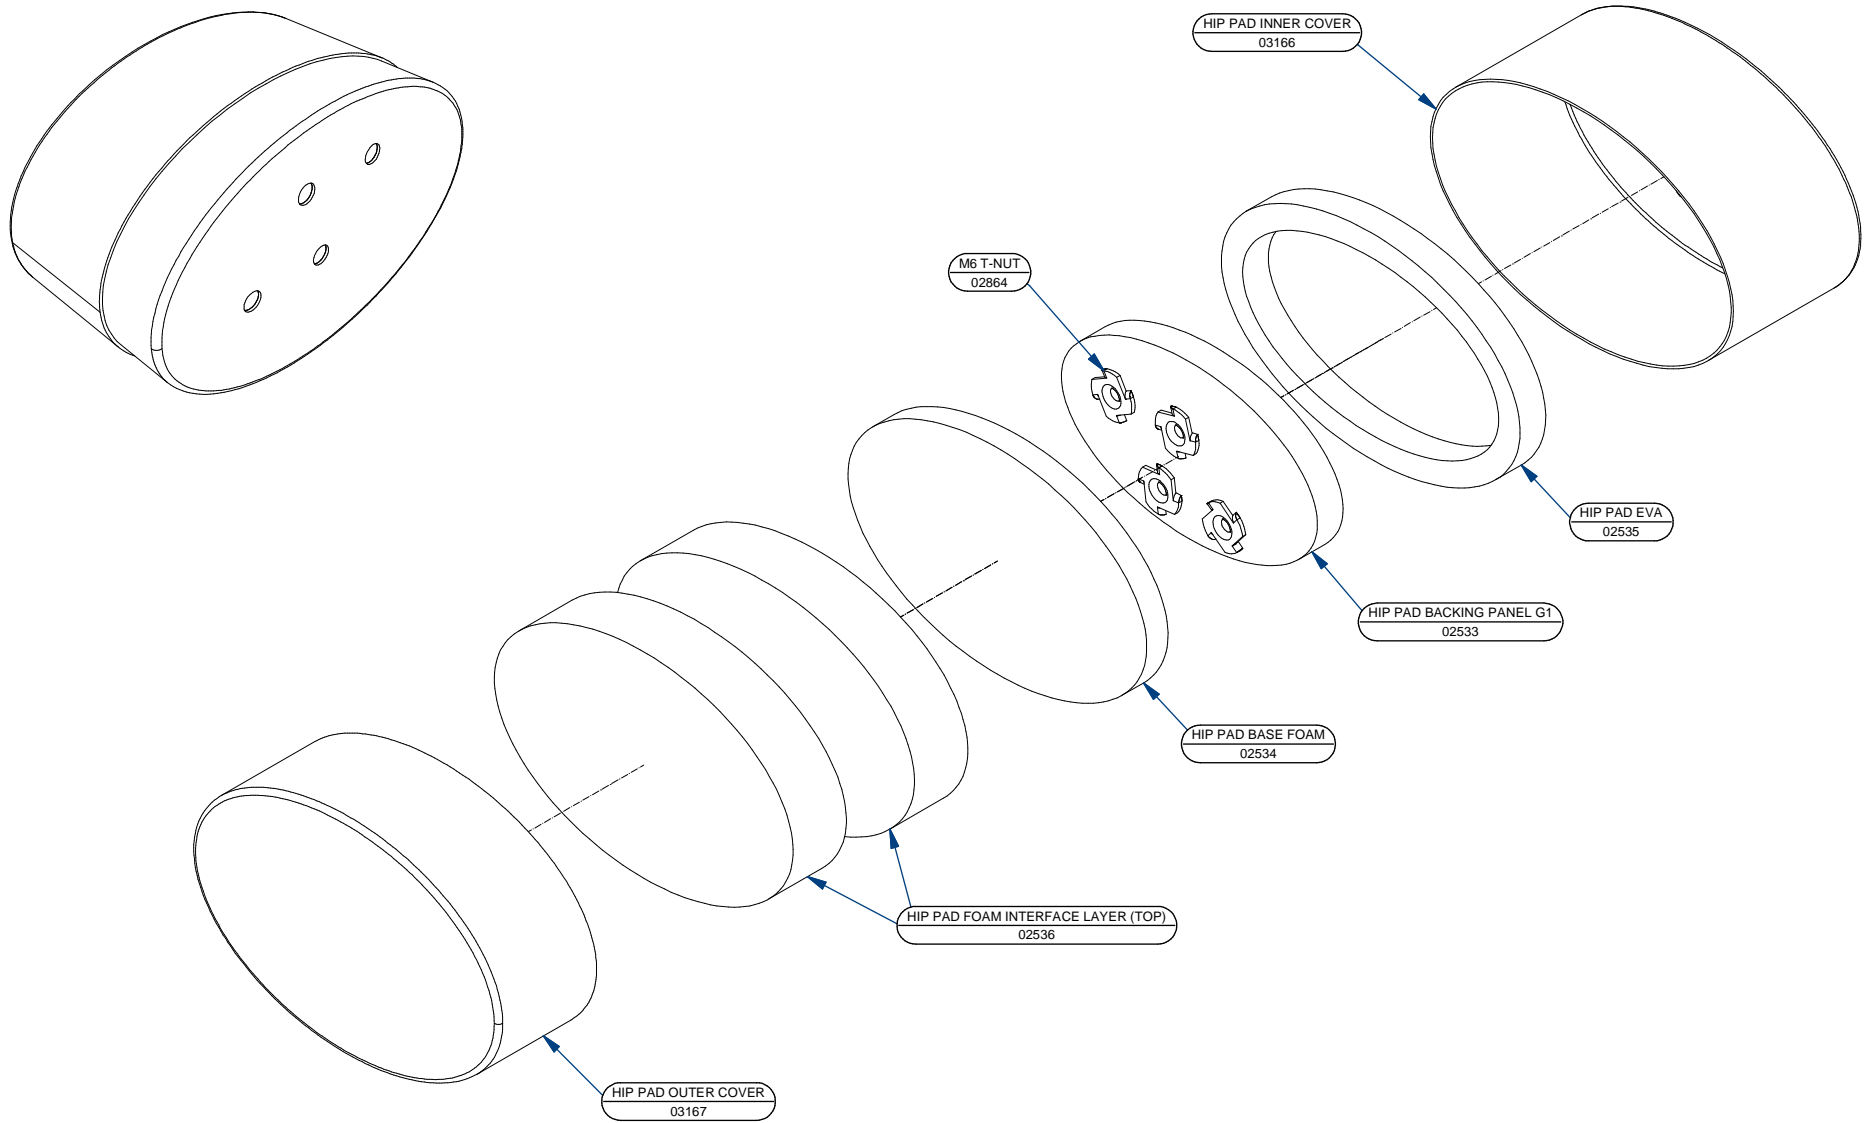

HEADREST COVER
03161

6 MM PLAIN WASHER OD 20 MM
03010

M6 X 30 ALLEN BUTTON HEAD BOLT
02251

M6 T-NUT
02864

HR SM TOP FOAM
03050

HR SM CENTRAL WEDGE
03049

SIDE FOAM WEDGE RIGHT
03057

SIDE FOAM WEDGE LEFT
03048

HR SM EVA LIPPING-02
03051

HEADREST SM BACKING PANEL
03047

G1 HEADREST SUPPORT
02531

CONTENTS

MOTI START SUPPORTIVE SEATING UNIT COVER PAGE	1
MOTI START SUPPORTIVE SEAT - ASSEMBLY DETAILS	2
MOTI START - FRAME ASSEMBLY DETAILS	3
MOTI START - MID FRAME ASSEMBLY DETAILS	4
MOTI START - BODY CARRIAGE ASSEMBLY DETAILS	5
MOTI START - SEAT SUPPORT ASSEMBLY DETAILS	6
MOTI START - ADJUSTABLE FRAME ASSEMBLY DETAILS	7
MOTI START - FRAME BASE WITH WHEELS ASSEMBLY DETAILS	8
MOTI START - FRAME BASE ASSEMBLY DETAILS	9
MOTI START - SEAT-CUSHION ASSEMBLY DETAILS	10
MOTI START - HEADREST ASSEMBLY DETAILS	11
MOTI START - BACKREST PANEL ASSEMBLY DETAILS	12
MOTI START & MOTI-GO - LATERAL TRUNK SUPPORT ASSEMBLY DETAILS	13
MOTI START - HIP PAD ASSEMBLY DETAILS	14
MOTI START & MOTI GO - ABDUCTOR ASSEMBLY DETAILS	15
MOTI START - STRAPS AND FASTENERS DETAILS	16
MOTI START - TRAY ASSEMBLY DETAILS	17
MOTI START - EXTRA UPHOLSTERY COMPONENTS	18
TABLE OF CONTENTS	19