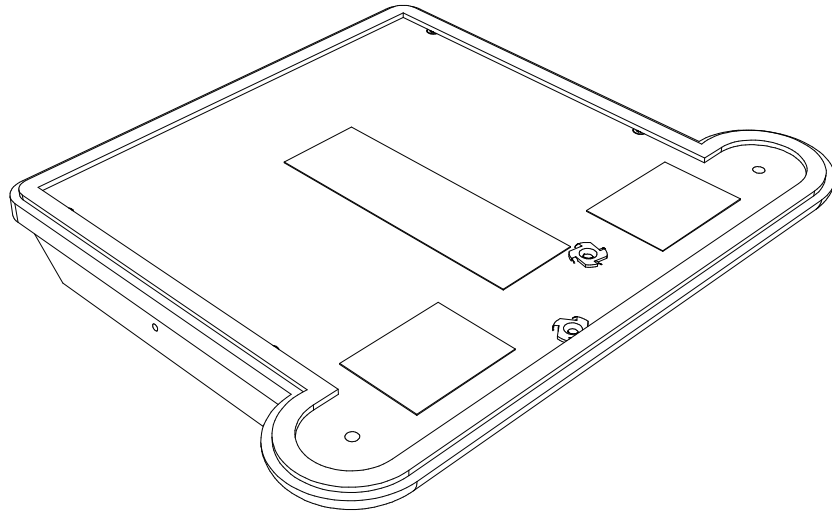

MOTI START SUPPORTIVE SEATING UNIT

02440	G1 TRAY FINAL ASSEMBLY
02517	WMSS-01 SEAT CUSHION ASSEMBLY G1
02521	WMSS-01 BACKREST PANEL ASSEMBLY G1
02815	G1 HIP PAD ASSEMBLY LEFT
02856	G1-G2-G3 ABDUCTOR ASSEMBLY
03155	WMSS-01 STRAPS WITH FASTENERS G1
03180	WMSSG1-P-01 FRAME MAIN ASSEMBLY
05155	G1 LTS PAD UNIT
03185	G1 HEADREST PRE-ASSEMBLY

03011	WMSSG1-P-01 MID-FRAME ASSEMBLY
03013	WMSSG1-P-01 SEAT SUPPORT ASSEMBLY
03033	WMSSG1-P-01 ADJUSTABLE FRAME ASSEMBLY
03181	WMSSG1-P-01 FRAME BASE/WHEELS ASSEMBLY

03005 WMSSG1-P-01 FRAME BASE ASSEMBLY

HEADREST COVER
03161

6 MM PLAIN WASHER OD 20 MM
03010

M6 X 30 ALLEN BUTTON HEAD BOLT
02251

M6 T-NUT
02864

HR SM TOP FOAM
03050

HR SM CENTRAL WEDGE
03049

SIDE FOAM WEDGE RIGHT
03057

SIDE FOAM WEDGE LEFT
03048