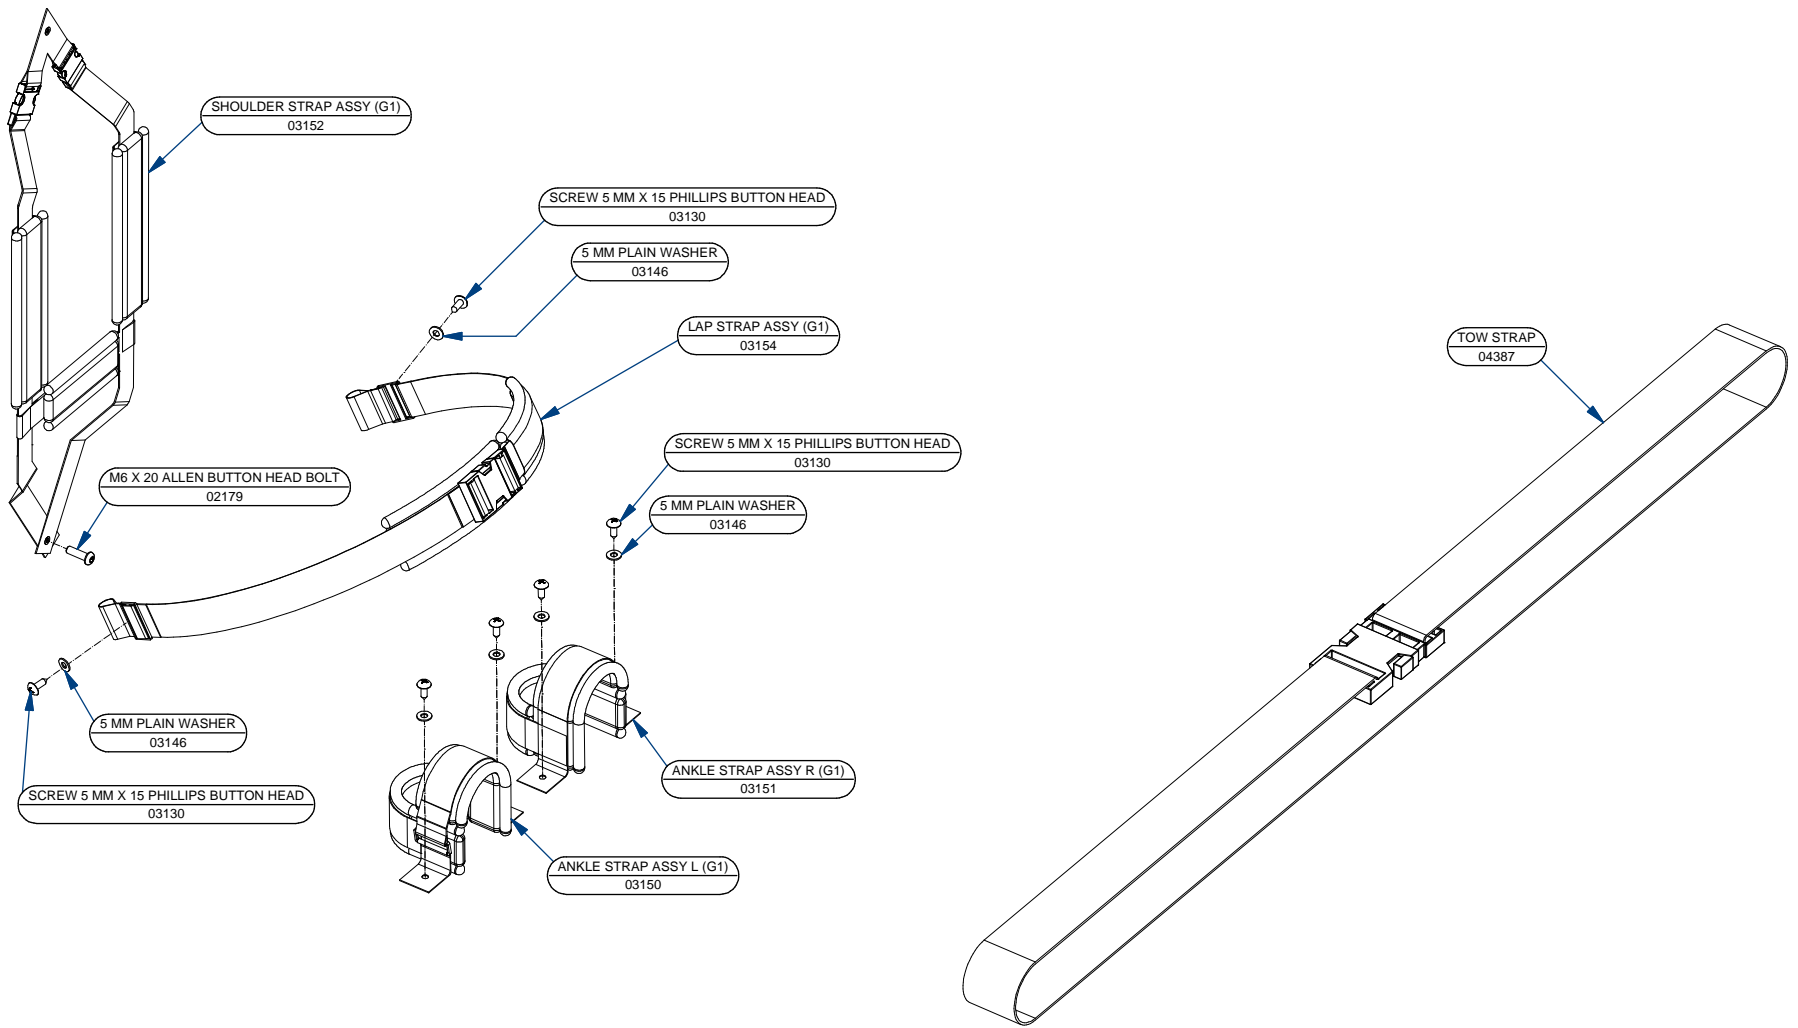

HEADREST COVER
03161

6 MM PLAIN WASHER OD 20 MM
03010

M6 X 30 ALLEN BUTTON HEAD BOLT
02251

M6 T-NUT
02864

HR SM TOP FOAM
03050

HR SM CENTRAL WEDGE
03049

SIDE FOAM WEDGE RIGHT
03057

SIDE FOAM WEDGE LEFT
03048

HR SM EVA LIPPING-02
03051

HEADREST SM BACKING PANEL
03047

G1 HEADREST SUPPORT
02531

CONTENTS

MOTI START SUPPORTIVE SEATING UNIT COVER PAGE	1
MOTI START SUPPORTIVE SEAT - ASSEMBLY DETAILS	2
MOTI START - FRAME ASSEMBLY DETAILS	3
MOTI START - MID FRAME ASSEMBLY DETAILS	4
MOTI START - BODY CARRIAGE ASSEMBLY DETAILS	5
MOTI START - SEAT SUPPORT ASSEMBLY DETAILS	6
MOTI START - ADJUSTABLE FRAME ASSEMBLY DETAILS	7
MOTI START - FRAME BASE WITH WHEELS ASSEMBLY DETAILS	8
MOTI START - FRAME BASE ASSEMBLY DETAILS	9
MOTI START - SEAT-CUSHION ASSEMBLY DETAILS	10
MOTI START - HEADREST ASSEMBLY DETAILS	11
MOTI START - BACKREST PANEL ASSEMBLY DETAILS	12
MOTI START & MOTI-GO - LATERAL TRUNK SUPPORT ASSEMBLY DETAILS	13
MOTI START - HIP PAD ASSEMBLY DETAILS	14
MOTI START & MOTI GO - ABDUCTOR ASSEMBLY DETAILS	15
MOTI START - STRAPS AND FASTENERS DETAILS	16
MOTI START - TRAY ASSEMBLY DETAILS	17
MOTI START - EXTRA UPHOLSTERY COMPONENTS	18
TABLE OF CONTENTS	19