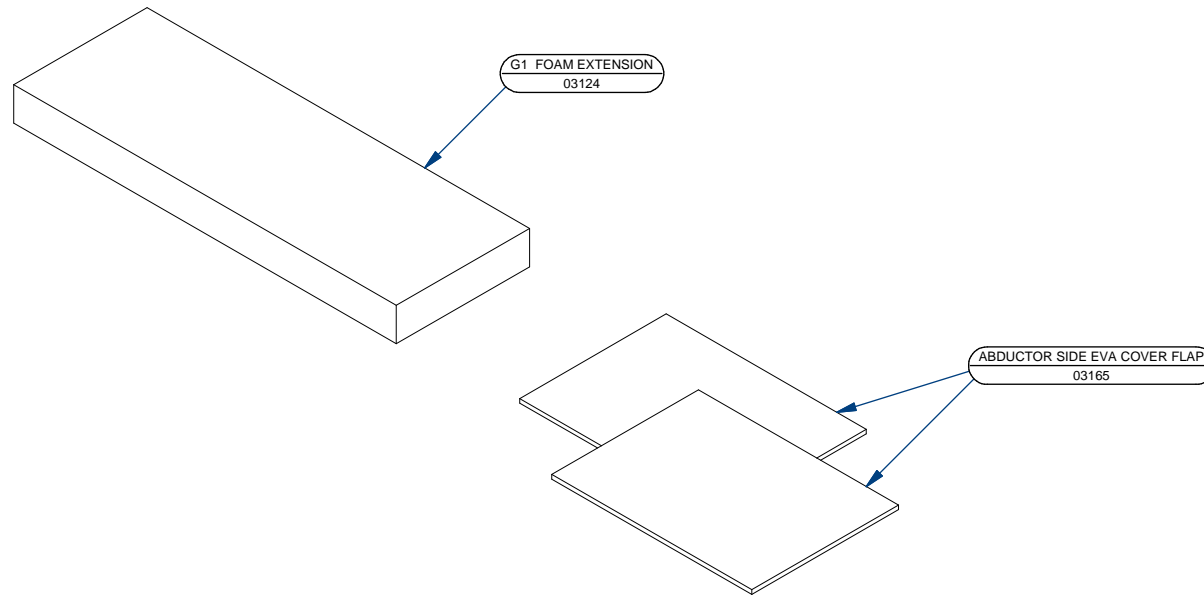

HEADREST COVER
03161

6 MM PLAIN WASHER OD 20 MM
03010

M6 X 30 ALLEN BUTTON HEAD BOLT
02251

M6 T-NUT
02864

HR SM TOP FOAM
03050

HR SM CENTRAL WEDGE
03049

SIDE FOAM WEDGE RIGHT
03057

SIDE FOAM WEDGE LEFT
03048

HR SM EVA LIPPING-02
03051

HEADREST SM BACKING PANEL
03047

G1 HEADREST SUPPORT
02531

CONTENTS

MOTI START SUPPORTIVE SEATING UNIT COVER PAGE	1
MOTI START SUPPORTIVE SEAT - ASSEMBLY DETAILS	2
MOTI START - FRAME ASSEMBLY DETAILS	3
MOTI START - MID FRAME ASSEMBLY DETAILS	4
MOTI START - BODY CARRIAGE ASSEMBLY DETAILS	5
MOTI START - SEAT SUPPORT ASSEMBLY DETAILS	6
MOTI START - ADJUSTABLE FRAME ASSEMBLY DETAILS	7
MOTI START - FRAME BASE WITH WHEELS ASSEMBLY DETAILS	8
MOTI START - FRAME BASE ASSEMBLY DETAILS	9
MOTI START - SEAT-CUSHION ASSEMBLY DETAILS	10
MOTI START - HEADREST ASSEMBLY DETAILS	11
MOTI START - BACKREST PANEL ASSEMBLY DETAILS	12
MOTI START & MOTI-GO - LATERAL TRUNK SUPPORT ASSEMBLY DETAILS	13
MOTI START - HIP PAD ASSEMBLY DETAILS	14
MOTI START & MOTI GO - ABDUCTOR ASSEMBLY DETAILS	15
MOTI START - STRAPS AND FASTENERS DETAILS	16
MOTI START - TRAY ASSEMBLY DETAILS	17
MOTI START - EXTRA UPHOLSTERY COMPONENTS	18
TABLE OF CONTENTS	19