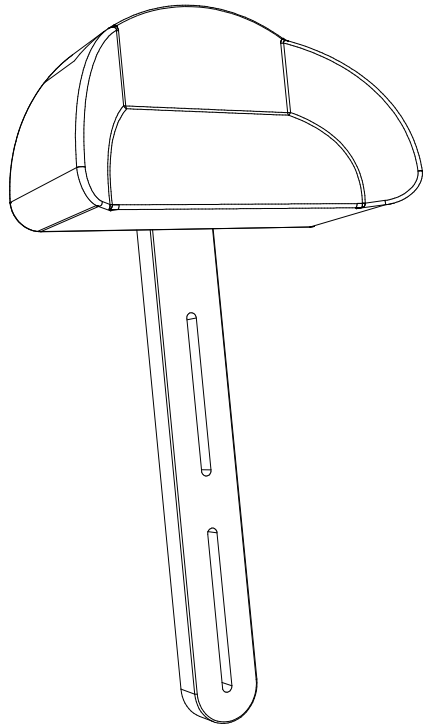

MOTI START SUPPORTIVE SEATING UNIT

02440	G1 TRAY FINAL ASSEMBLY
02517	WMSS-01 SEAT CUSHION ASSEMBLY G1
02521	WMSS-01 BACKREST PANEL ASSEMBLY G1
02815	G1 HIP PAD ASSEMBLY LEFT
02856	G1-G2-G3 ABDUCTOR ASSEMBLY
03155	WMSS-01 STRAPS WITH FASTENERS G1
03180	WMSSG1-P-01 FRAME MAIN ASSEMBLY
05155	G1 LTS PAD UNIT
03185	G1 HEADREST PRE-ASSEMBLY

03011	WMSSG1-P-01 MID-FRAME ASSEMBLY
03013	WMSSG1-P-01 SEAT SUPPORT ASSEMBLY
03033	WMSSG1-P-01 ADJUSTABLE FRAME ASSEMBLY
03181	WMSSG1-P-01 FRAME BASE/WHEELS ASSEMBLY

03005 WMSSG1-P-01 FRAME BASE ASSEMBLY

HEADREST COVER
03161

6 MM PLAIN WASHER OD 20 MM
03010

M6 X 30 ALLEN BUTTON HEAD BOLT
02251

M6 T-NUT
02864

HR SM TOP FOAM
03050

HR SM CENTRAL WEDGE
03049

SIDE FOAM WEDGE RIGHT
03057

SIDE FOAM WEDGE LEFT
03048