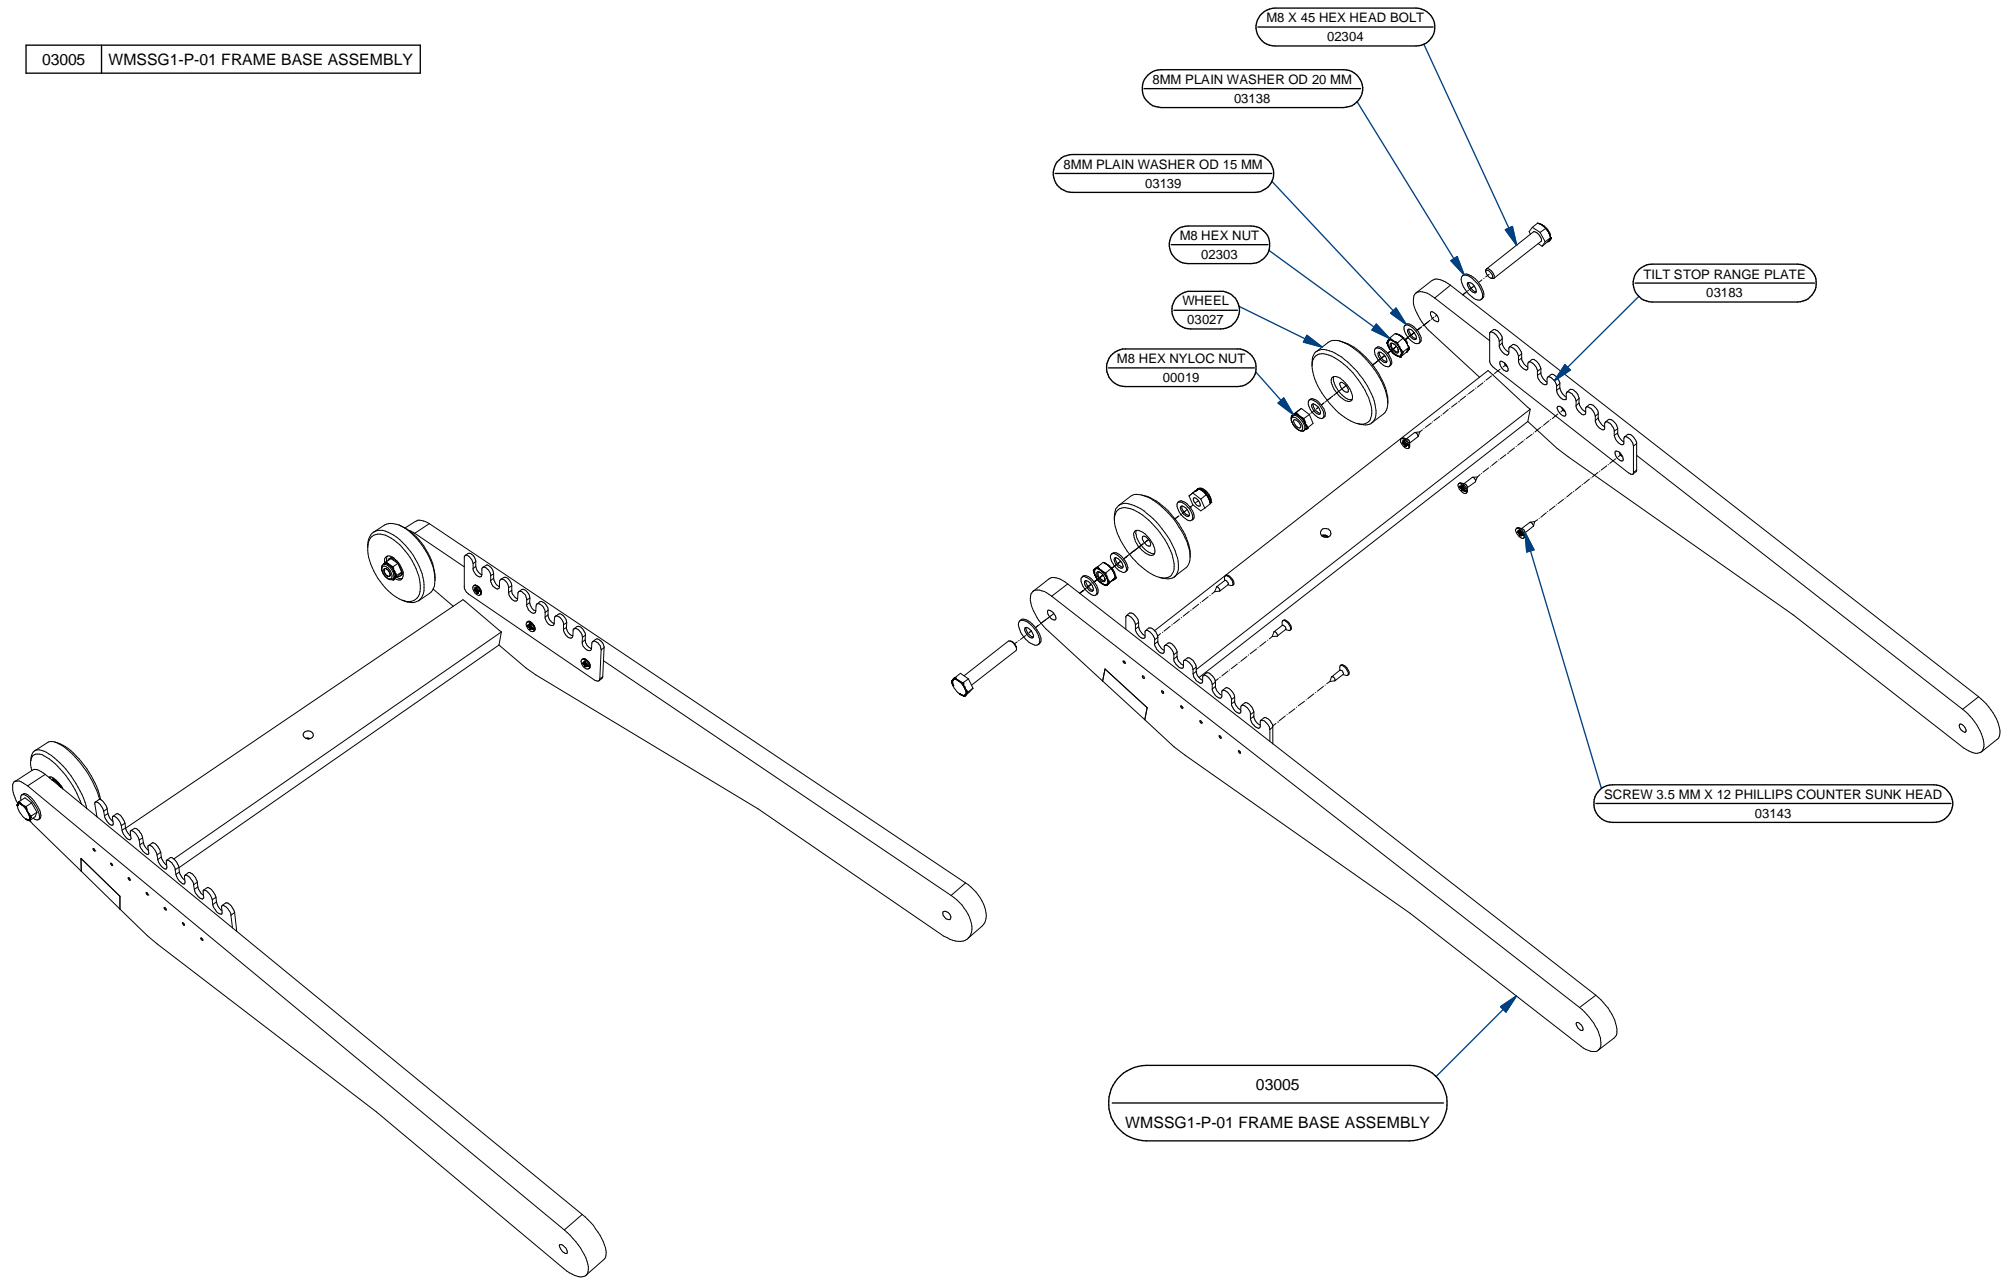

MOTI START SUPPORTIVE SEATING UNIT

02440	G1 TRAY FINAL ASSEMBLY
02517	WMSS-01 SEAT CUSHION ASSEMBLY G1
02521	WMSS-01 BACKREST PANEL ASSEMBLY G1
02815	G1 HIP PAD ASSEMBLY LEFT
02856	G1-G2-G3 ABDUCTOR ASSEMBLY
03155	WMSS-01 STRAPS WITH FASTENERS G1
03180	WMSSG1-P-01 FRAME MAIN ASSEMBLY
05155	G1 LTS PAD UNIT
03185	G1 HEADREST PRE-ASSEMBLY

03011	WMSSG1-P-01 MID-FRAME ASSEMBLY
03013	WMSSG1-P-01 SEAT SUPPORT ASSEMBLY
03033	WMSSG1-P-01 ADJUSTABLE FRAME ASSEMBLY
03181	WMSSG1-P-01 FRAME BASE/WHEELS ASSEMBLY

03005 WMSSG1-P-01 FRAME BASE ASSEMBLY

HEADREST COVER
03161

6 MM PLAIN WASHER OD 20 MM
03010

M6 X 30 ALLEN BUTTON HEAD BOLT
02251

M6 T-NUT
02864

HR SM TOP FOAM
03050

HR SM CENTRAL WEDGE
03049

SIDE FOAM WEDGE RIGHT
03057

SIDE FOAM WEDGE LEFT
03048

HR SM EVA LIPPING-02
03051

HEADREST SM BACKING PANEL
03047

G1 HEADREST SUPPORT
02531

CONTENTS

MOTI START SUPPORTIVE SEATING UNIT COVER PAGE	1
MOTI START SUPPORTIVE SEAT - ASSEMBLY DETAILS	2
MOTI START - FRAME ASSEMBLY DETAILS	3
MOTI START - MID FRAME ASSEMBLY DETAILS	4
MOTI START - BODY CARRIAGE ASSEMBLY DETAILS	5
MOTI START - SEAT SUPPORT ASSEMBLY DETAILS	6
MOTI START - ADJUSTABLE FRAME ASSEMBLY DETAILS	7
MOTI START - FRAME BASE WITH WHEELS ASSEMBLY DETAILS	8
MOTI START - FRAME BASE ASSEMBLY DETAILS	9
MOTI START - SEAT-CUSHION ASSEMBLY DETAILS	10
MOTI START - HEADREST ASSEMBLY DETAILS	11
MOTI START - BACKREST PANEL ASSEMBLY DETAILS	12
MOTI START & MOTI-GO - LATERAL TRUNK SUPPORT ASSEMBLY DETAILS	13
MOTI START - HIP PAD ASSEMBLY DETAILS	14
MOTI START & MOTI GO - ABDUCTOR ASSEMBLY DETAILS	15
MOTI START - STRAPS AND FASTENERS DETAILS	16
MOTI START - TRAY ASSEMBLY DETAILS	17
MOTI START - EXTRA UPHOLSTERY COMPONENTS	18
TABLE OF CONTENTS	19