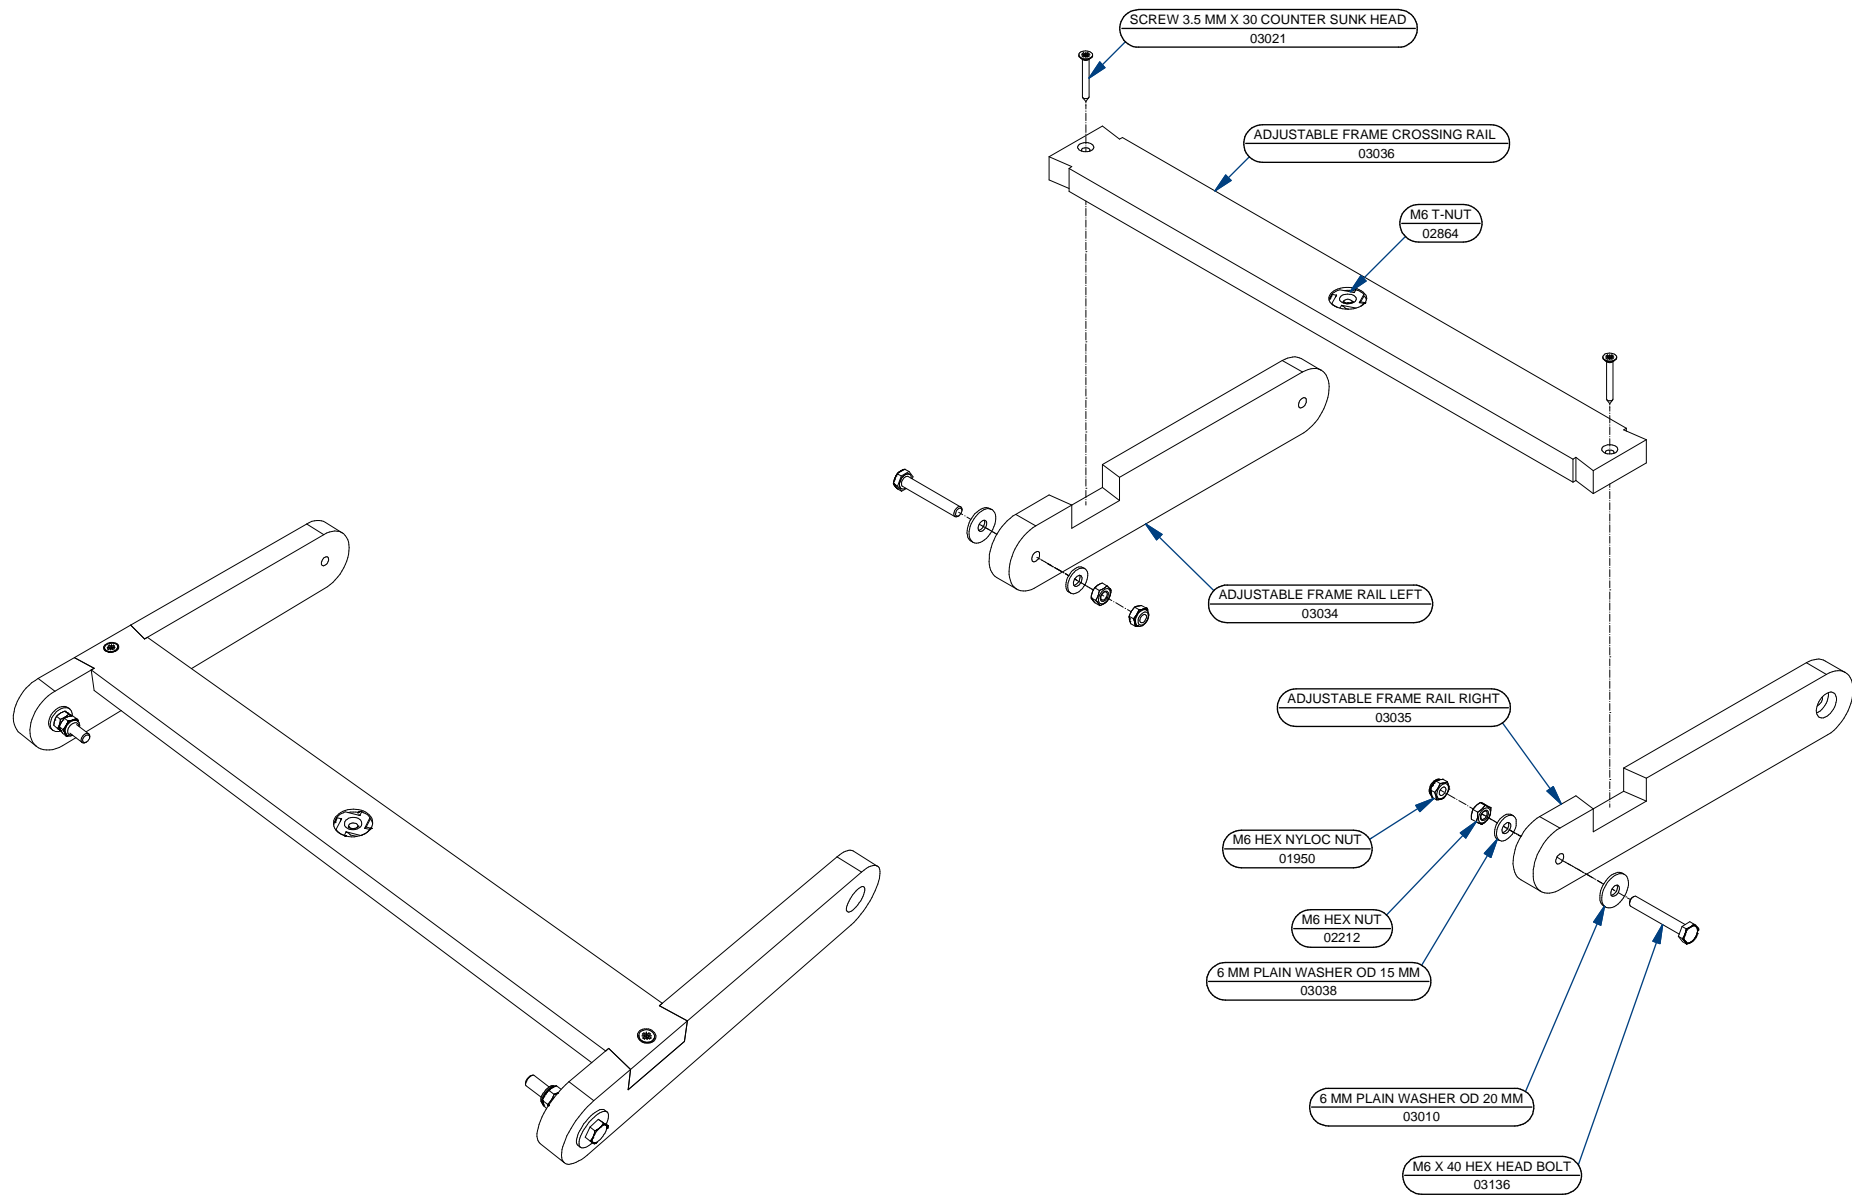

MOTI START SUPPORTIVE SEATING UNIT

02440	G1 TRAY FINAL ASSEMBLY
02517	WMSS-01 SEAT CUSHION ASSEMBLY G1
02521	WMSS-01 BACKREST PANEL ASSEMBLY G1
02815	G1 HIP PAD ASSEMBLY LEFT
02856	G1-G2-G3 ABDUCTOR ASSEMBLY
03155	WMSS-01 STRAPS WITH FASTENERS G1
03180	WMSSG1-P-01 FRAME MAIN ASSEMBLY
05155	G1 LTS PAD UNIT
03185	G1 HEADREST PRE-ASSEMBLY

03011	WMSSG1-P-01 MID-FRAME ASSEMBLY
03013	WMSSG1-P-01 SEAT SUPPORT ASSEMBLY
03033	WMSSG1-P-01 ADJUSTABLE FRAME ASSEMBLY
03181	WMSSG1-P-01 FRAME BASE/WHEELS ASSEMBLY

03005 WMSSG1-P-01 FRAME BASE ASSEMBLY

HEADREST COVER
03161

6 MM PLAIN WASHER OD 20 MM
03010

M6 X 30 ALLEN BUTTON HEAD BOLT
02251

M6 T-NUT
02864

HR SM TOP FOAM
03050

HR SM CENTRAL WEDGE
03049

SIDE FOAM WEDGE RIGHT
03057

SIDE FOAM WEDGE LEFT
03048

HR SM EVA LIPPING-02
03051

HEADREST SM BACKING PANEL
03047

G1 HEADREST SUPPORT
02531

CONTENTS

MOTI START SUPPORTIVE SEATING UNIT COVER PAGE	1
MOTI START SUPPORTIVE SEAT - ASSEMBLY DETAILS	2
MOTI START - FRAME ASSEMBLY DETAILS	3
MOTI START - MID FRAME ASSEMBLY DETAILS	4
MOTI START - BODY CARRIAGE ASSEMBLY DETAILS	5
MOTI START - SEAT SUPPORT ASSEMBLY DETAILS	6
MOTI START - ADJUSTABLE FRAME ASSEMBLY DETAILS	7
MOTI START - FRAME BASE WITH WHEELS ASSEMBLY DETAILS	8
MOTI START - FRAME BASE ASSEMBLY DETAILS	9
MOTI START - SEAT-CUSHION ASSEMBLY DETAILS	10
MOTI START - HEADREST ASSEMBLY DETAILS	11
MOTI START - BACKREST PANEL ASSEMBLY DETAILS	12
MOTI START & MOTI-GO - LATERAL TRUNK SUPPORT ASSEMBLY DETAILS	13
MOTI START - HIP PAD ASSEMBLY DETAILS	14
MOTI START & MOTI GO - ABDUCTOR ASSEMBLY DETAILS	15
MOTI START - STRAPS AND FASTENERS DETAILS	16
MOTI START - TRAY ASSEMBLY DETAILS	17
MOTI START - EXTRA UPHOLSTERY COMPONENTS	18
TABLE OF CONTENTS	19