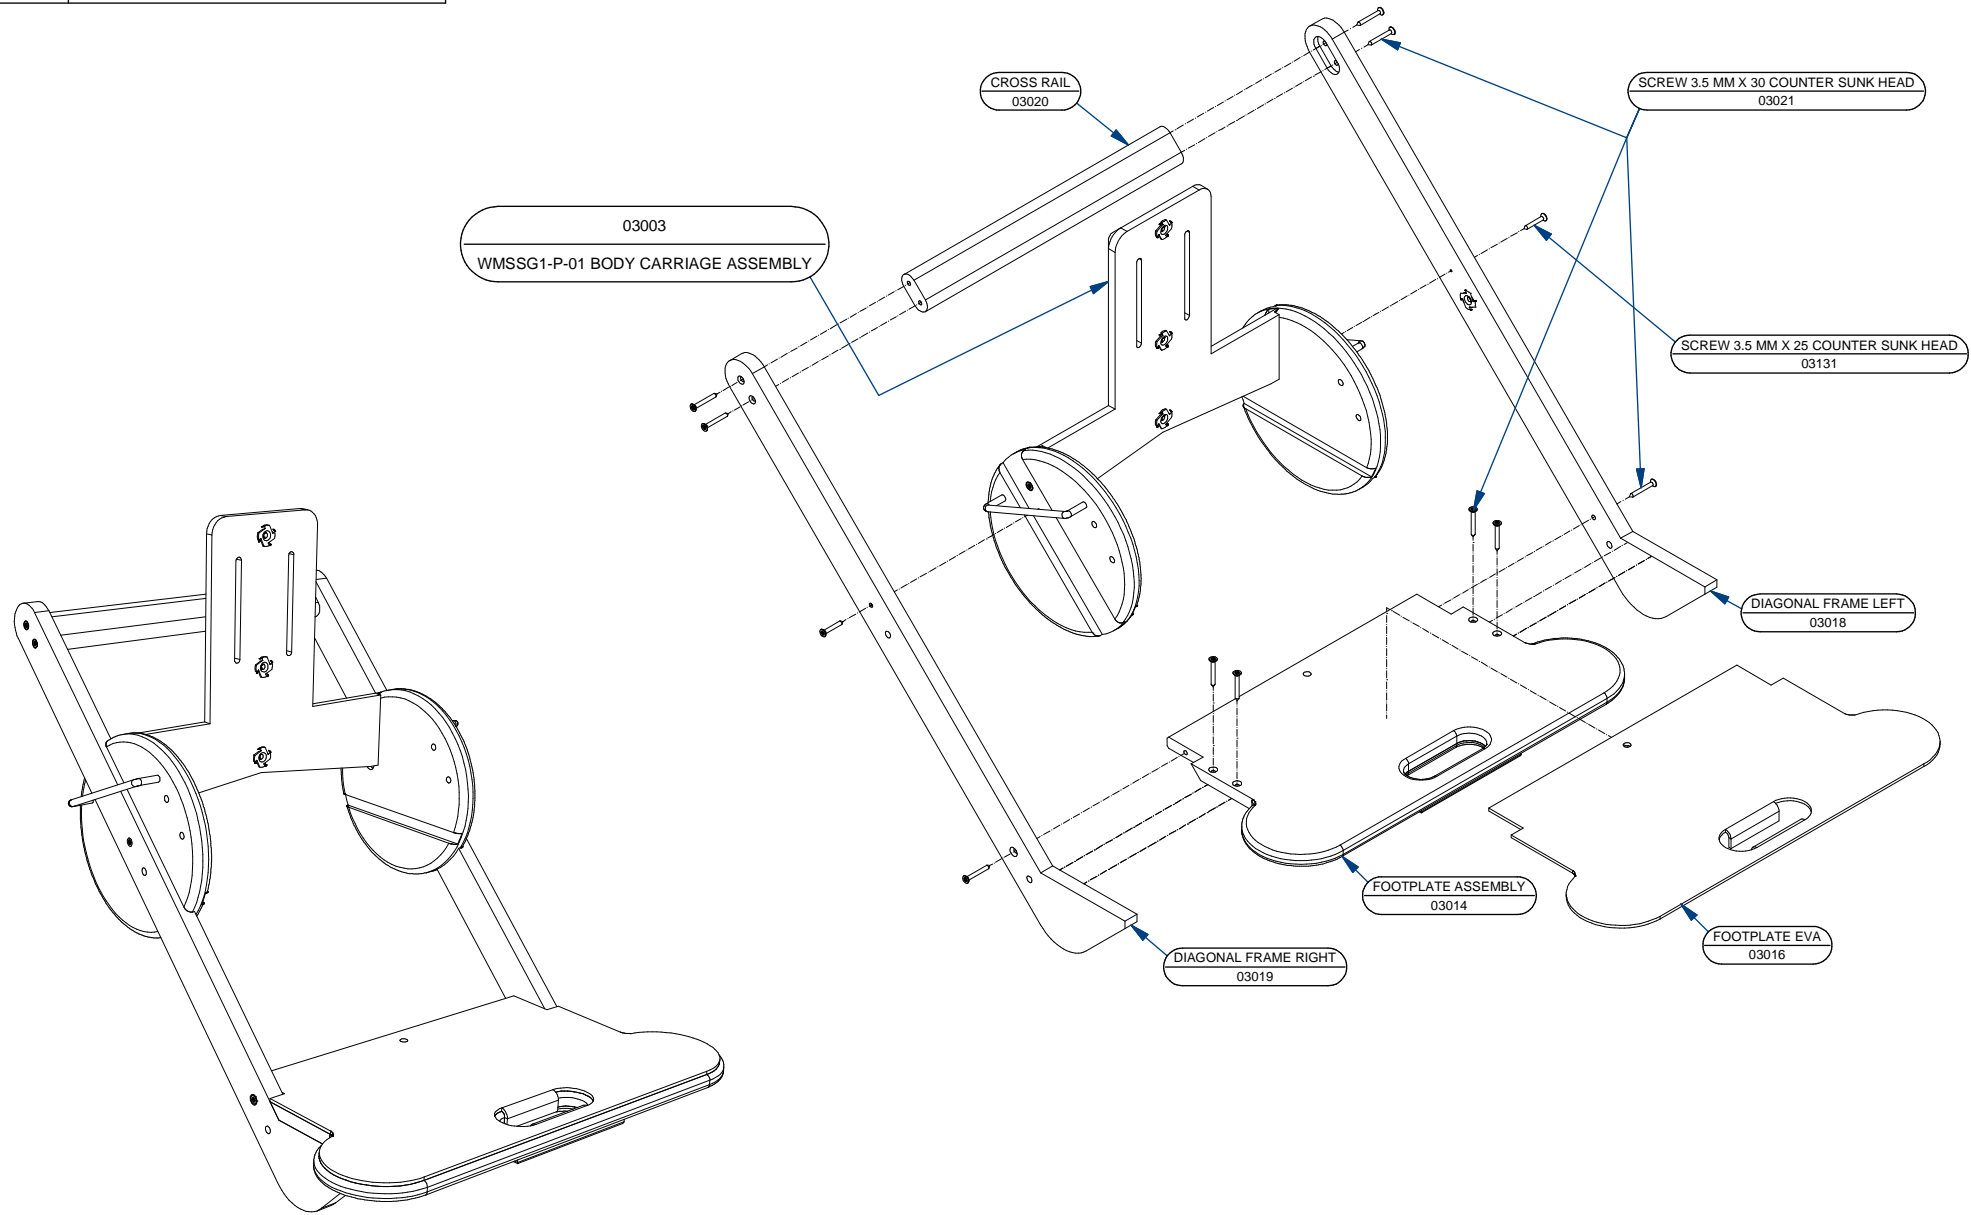

MOTI START SUPPORTIVE SEATING UNIT

02440	G1 TRAY FINAL ASSEMBLY
02517	WMSS-01 SEAT CUSHION ASSEMBLY G1
02521	WMSS-01 BACKREST PANEL ASSEMBLY G1
02815	G1 HIP PAD ASSEMBLY LEFT
02856	G1-G2-G3 ABDUCTOR ASSEMBLY
03155	WMSS-01 STRAPS WITH FASTENERS G1
03180	WMSSG1-P-01 FRAME MAIN ASSEMBLY
05155	G1 LTS PAD UNIT
03185	G1 HEADREST PRE-ASSEMBLY

03011	WMSSG1-P-01 MID-FRAME ASSEMBLY
03013	WMSSG1-P-01 SEAT SUPPORT ASSEMBLY
03033	WMSSG1-P-01 ADJUSTABLE FRAME ASSEMBLY
03181	WMSSG1-P-01 FRAME BASE/WHEELS ASSEMBLY

03005 WMSSG1-P-01 FRAME BASE ASSEMBLY

HEADREST COVER
03161

6 MM PLAIN WASHER OD 20 MM
03010

M6 X 30 ALLEN BUTTON HEAD BOLT
02251

M6 T-NUT
02864

HR SM TOP FOAM
03050

HR SM CENTRAL WEDGE
03049

SIDE FOAM WEDGE RIGHT
03057

SIDE FOAM WEDGE LEFT
03048

HR SM EVA LIPPING-02
03051

HEADREST SM BACKING PANEL
03047

G1 HEADREST SUPPORT
02531

CONTENTS

MOTI START SUPPORTIVE SEATING UNIT COVER PAGE	1
MOTI START SUPPORTIVE SEAT - ASSEMBLY DETAILS	2
MOTI START - FRAME ASSEMBLY DETAILS	3
MOTI START - MID FRAME ASSEMBLY DETAILS	4
MOTI START - BODY CARRIAGE ASSEMBLY DETAILS	5
MOTI START - SEAT SUPPORT ASSEMBLY DETAILS	6
MOTI START - ADJUSTABLE FRAME ASSEMBLY DETAILS	7
MOTI START - FRAME BASE WITH WHEELS ASSEMBLY DETAILS	8
MOTI START - FRAME BASE ASSEMBLY DETAILS	9
MOTI START - SEAT-CUSHION ASSEMBLY DETAILS	10
MOTI START - HEADREST ASSEMBLY DETAILS	11
MOTI START - BACKREST PANEL ASSEMBLY DETAILS	12
MOTI START & MOTI-GO - LATERAL TRUNK SUPPORT ASSEMBLY DETAILS	13
MOTI START - HIP PAD ASSEMBLY DETAILS	14
MOTI START & MOTI GO - ABDUCTOR ASSEMBLY DETAILS	15
MOTI START - STRAPS AND FASTENERS DETAILS	16
MOTI START - TRAY ASSEMBLY DETAILS	17
MOTI START - EXTRA UPHOLSTERY COMPONENTS	18
TABLE OF CONTENTS	19