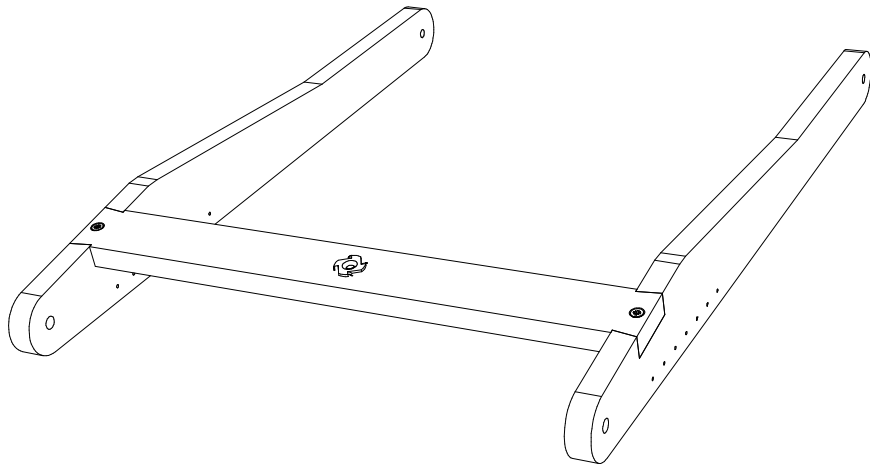

MOTI START SUPPORTIVE SEATING UNIT

02440	G1 TRAY FINAL ASSEMBLY
02517	WMSS-01 SEAT CUSHION ASSEMBLY G1
02521	WMSS-01 BACKREST PANEL ASSEMBLY G1
02815	G1 HIP PAD ASSEMBLY LEFT
02856	G1-G2-G3 ABDUCTOR ASSEMBLY
03155	WMSS-01 STRAPS WITH FASTENERS G1
03180	WMSSG1-P-01 FRAME MAIN ASSEMBLY
05155	G1 LTS PAD UNIT
03185	G1 HEADREST PRE-ASSEMBLY

03011	WMSSG1-P-01 MID-FRAME ASSEMBLY
03013	WMSSG1-P-01 SEAT SUPPORT ASSEMBLY
03033	WMSSG1-P-01 ADJUSTABLE FRAME ASSEMBLY
03181	WMSSG1-P-01 FRAME BASE/WHEELS ASSEMBLY

03005 WMSSG1-P-01 FRAME BASE ASSEMBLY

HEADREST COVER
03161

6 MM PLAIN WASHER OD 20 MM
03010

M6 X 30 ALLEN BUTTON HEAD BOLT
02251

M6 T-NUT
02864

HR SM TOP FOAM
03050

HR SM CENTRAL WEDGE
03049

SIDE FOAM WEDGE RIGHT
03057

SIDE FOAM WEDGE LEFT
03048