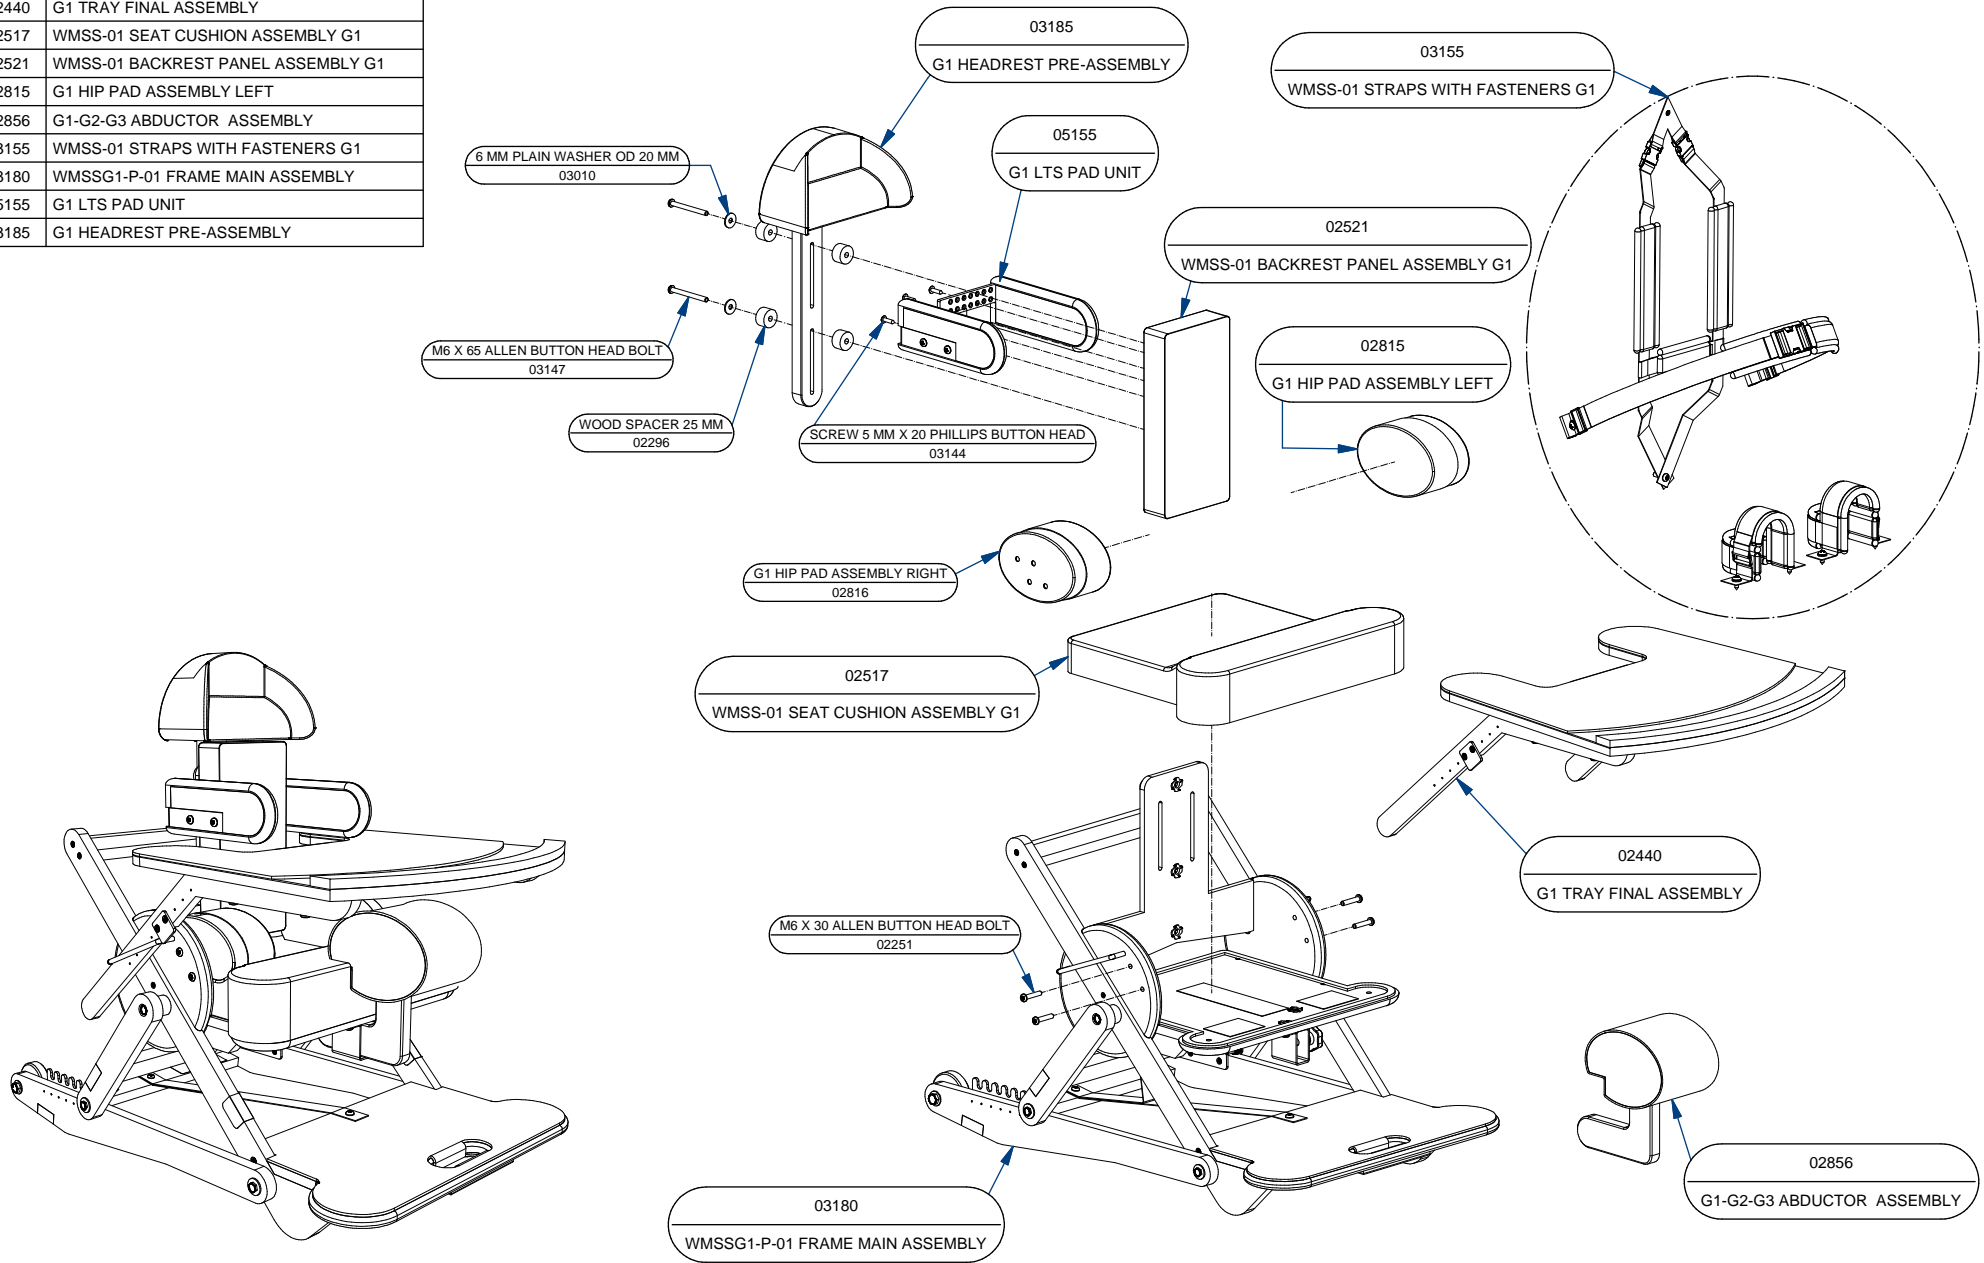

MOTI START SUPPORTIVE SEATING UNIT

02440	G1 TRAY FINAL ASSEMBLY
02517	WMSS-01 SEAT CUSHION ASSEMBLY G1
02521	WMSS-01 BACKREST PANEL ASSEMBLY G1
02815	G1 HIP PAD ASSEMBLY LEFT
02856	G1-G2-G3 ABDUCTOR ASSEMBLY
03155	WMSS-01 STRAPS WITH FASTENERS G1
03180	WMSSG1-P-01 FRAME MAIN ASSEMBLY
05155	G1 LTS PAD UNIT
03185	G1 HEADREST PRE-ASSEMBLY

03011	WMSSG1-P-01 MID-FRAME ASSEMBLY
03013	WMSSG1-P-01 SEAT SUPPORT ASSEMBLY
03033	WMSSG1-P-01 ADJUSTABLE FRAME ASSEMBLY
03181	WMSSG1-P-01 FRAME BASE/WHEELS ASSEMBLY

03005 WMSSG1-P-01 FRAME BASE ASSEMBLY

HEADREST COVER
03161

6 MM PLAIN WASHER OD 20 MM
03010

M6 X 30 ALLEN BUTTON HEAD BOLT
02251

M6 T-NUT
02864

HR SM TOP FOAM
03050

HR SM CENTRAL WEDGE
03049

SIDE FOAM WEDGE RIGHT
03057

SIDE FOAM WEDGE LEFT
03048

HR SM EVA LIPPING-02
03051

HEADREST SM BACKING PANEL
03047

G1 HEADREST SUPPORT
02531

CONTENTS

MOTI START SUPPORTIVE SEATING UNIT COVER PAGE	1
MOTI START SUPPORTIVE SEAT - ASSEMBLY DETAILS	2
MOTI START - FRAME ASSEMBLY DETAILS	3
MOTI START - MID FRAME ASSEMBLY DETAILS	4
MOTI START - BODY CARRIAGE ASSEMBLY DETAILS	5
MOTI START - SEAT SUPPORT ASSEMBLY DETAILS	6
MOTI START - ADJUSTABLE FRAME ASSEMBLY DETAILS	7
MOTI START - FRAME BASE WITH WHEELS ASSEMBLY DETAILS	8
MOTI START - FRAME BASE ASSEMBLY DETAILS	9
MOTI START - SEAT-CUSHION ASSEMBLY DETAILS	10
MOTI START - HEADREST ASSEMBLY DETAILS	11
MOTI START - BACKREST PANEL ASSEMBLY DETAILS	12
MOTI START & MOTI-GO - LATERAL TRUNK SUPPORT ASSEMBLY DETAILS	13
MOTI START - HIP PAD ASSEMBLY DETAILS	14
MOTI START & MOTI GO - ABDUCTOR ASSEMBLY DETAILS	15
MOTI START - STRAPS AND FASTENERS DETAILS	16
MOTI START - TRAY ASSEMBLY DETAILS	17
MOTI START - EXTRA UPHOLSTERY COMPONENTS	18
TABLE OF CONTENTS	19