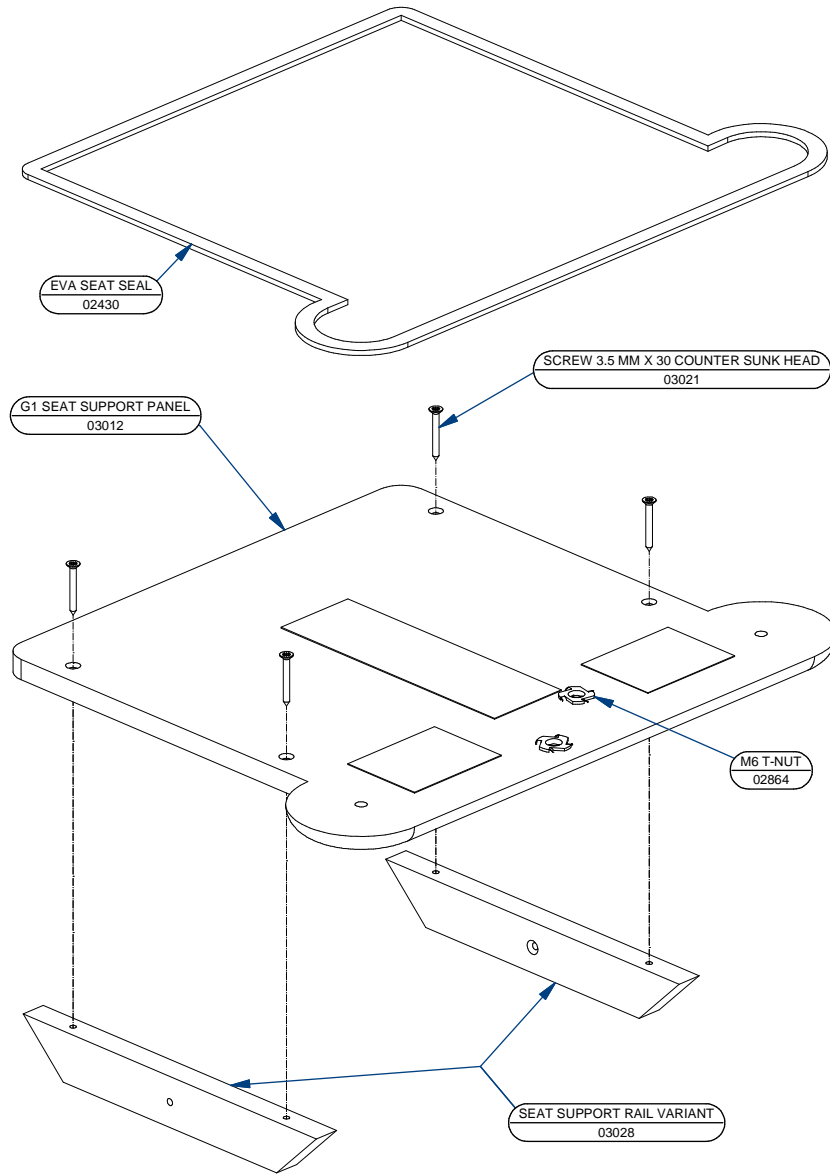

MOTI START SUPPORTIVE SEATING UNIT

02440	G1 TRAY FINAL ASSEMBLY
02517	WMSS-01 SEAT CUSHION ASSEMBLY G1
02521	WMSS-01 BACKREST PANEL ASSEMBLY G1
02815	G1 HIP PAD ASSEMBLY LEFT
02856	G1-G2-G3 ABDUCTOR ASSEMBLY
03155	WMSS-01 STRAPS WITH FASTENERS G1
03180	WMSSG1-P-01 FRAME MAIN ASSEMBLY
05155	G1 LTS PAD UNIT
03185	G1 HEADREST PRE-ASSEMBLY

03011	WMSSG1-P-01 MID-FRAME ASSEMBLY
03013	WMSSG1-P-01 SEAT SUPPORT ASSEMBLY
03033	WMSSG1-P-01 ADJUSTABLE FRAME ASSEMBLY
03181	WMSSG1-P-01 FRAME BASE/WHEELS ASSEMBLY

03005 WMSSG1-P-01 FRAME BASE ASSEMBLY

HEADREST COVER
03161

6 MM PLAIN WASHER OD 20 MM
03010

M6 X 30 ALLEN BUTTON HEAD BOLT
02251

M6 T-NUT
02864

HR SM TOP FOAM
03050

HR SM CENTRAL WEDGE
03049

SIDE FOAM WEDGE RIGHT
03057

SIDE FOAM WEDGE LEFT
03048