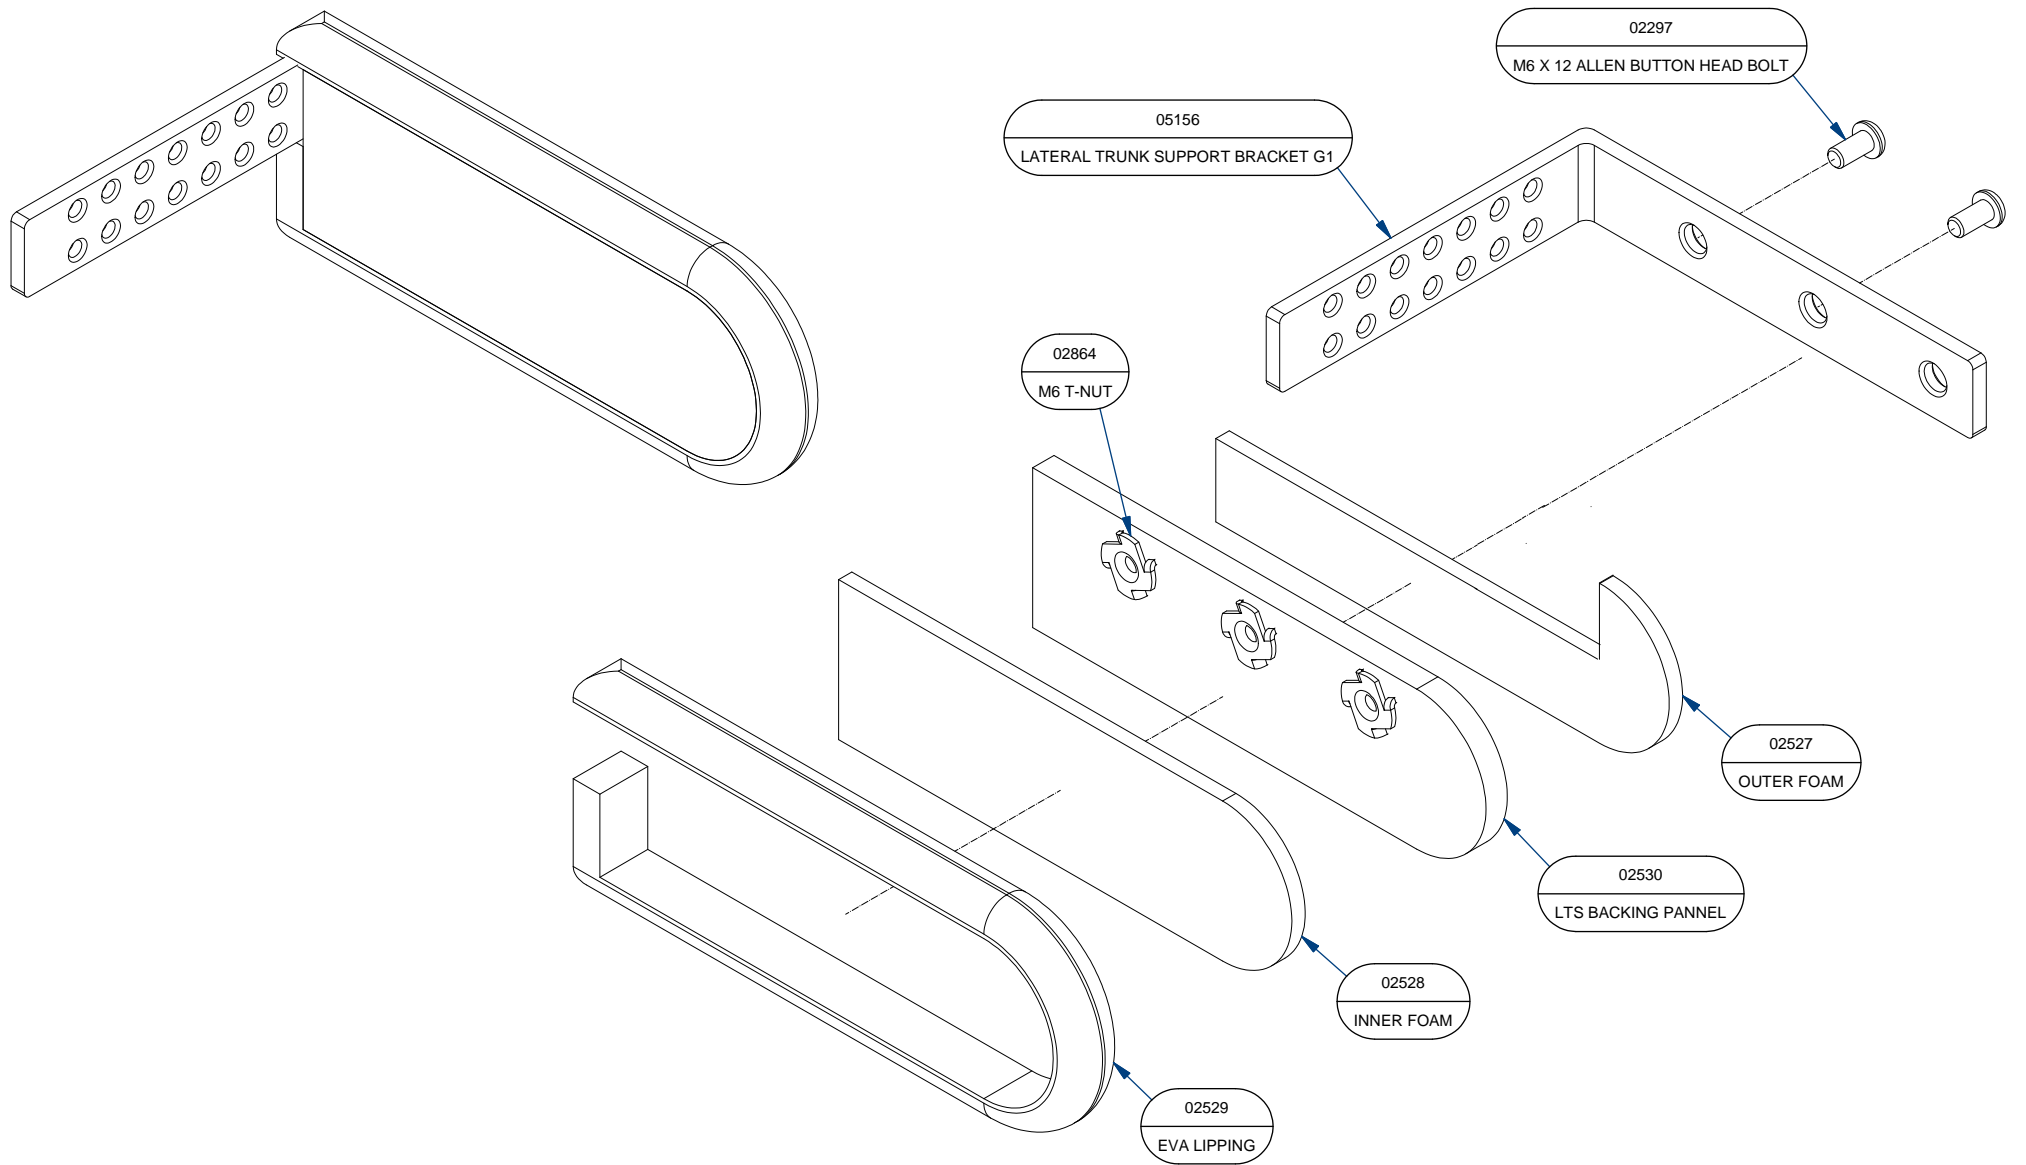

HEADREST COVER
03161

6 MM PLAIN WASHER OD 20 MM
03010

M6 X 30 ALLEN BUTTON HEAD BOLT
02251

M6 T-NUT
02864

HR SM TOP FOAM
03050

HR SM CENTRAL WEDGE
03049

SIDE FOAM WEDGE RIGHT
03057

SIDE FOAM WEDGE LEFT
03048

HR SM EVA LIPPING-02
03051

HEADREST SM BACKING PANEL
03047

G1 HEADREST SUPPORT
02531

CONTENTS

MOTI START SUPPORTIVE SEATING UNIT COVER PAGE	1
MOTI START SUPPORTIVE SEAT - ASSEMBLY DETAILS	2
MOTI START - FRAME ASSEMBLY DETAILS	3
MOTI START - MID FRAME ASSEMBLY DETAILS	4
MOTI START - BODY CARRIAGE ASSEMBLY DETAILS	5
MOTI START - SEAT SUPPORT ASSEMBLY DETAILS	6
MOTI START - ADJUSTABLE FRAME ASSEMBLY DETAILS	7
MOTI START - FRAME BASE WITH WHEELS ASSEMBLY DETAILS	8
MOTI START - FRAME BASE ASSEMBLY DETAILS	9
MOTI START - SEAT-CUSHION ASSEMBLY DETAILS	10
MOTI START - HEADREST ASSEMBLY DETAILS	11
MOTI START - BACKREST PANEL ASSEMBLY DETAILS	12
MOTI START & MOTI-GO - LATERAL TRUNK SUPPORT ASSEMBLY DETAILS	13
MOTI START - HIP PAD ASSEMBLY DETAILS	14
MOTI START & MOTI GO - ABDUCTOR ASSEMBLY DETAILS	15
MOTI START - STRAPS AND FASTENERS DETAILS	16
MOTI START - TRAY ASSEMBLY DETAILS	17
MOTI START - EXTRA UPHOLSTERY COMPONENTS	18
TABLE OF CONTENTS	19