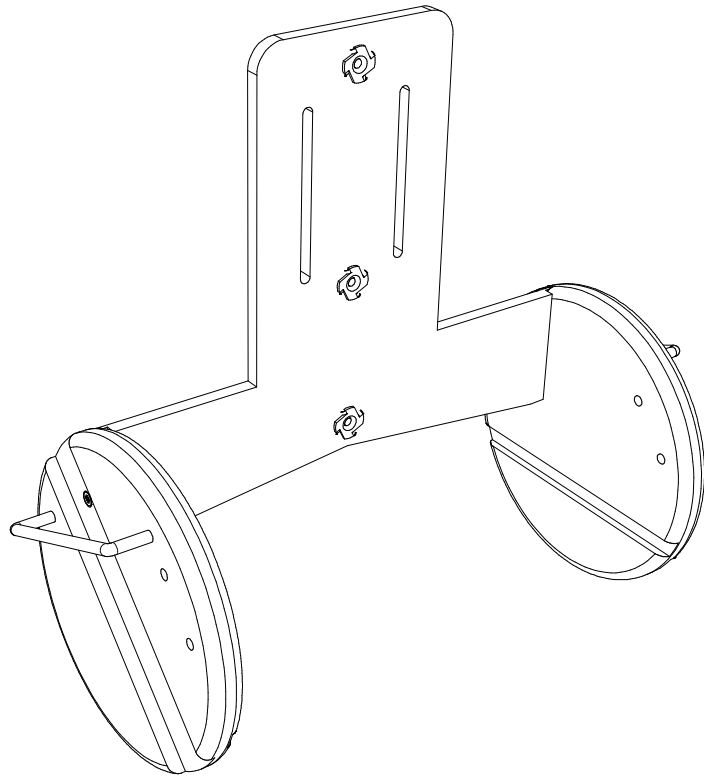

MOTI START SUPPORTIVE SEATING UNIT

02440	G1 TRAY FINAL ASSEMBLY
02517	WMSS-01 SEAT CUSHION ASSEMBLY G1
02521	WMSS-01 BACKREST PANEL ASSEMBLY G1
02815	G1 HIP PAD ASSEMBLY LEFT
02856	G1-G2-G3 ABDUCTOR ASSEMBLY
03155	WMSS-01 STRAPS WITH FASTENERS G1
03180	WMSSG1-P-01 FRAME MAIN ASSEMBLY
05155	G1 LTS PAD UNIT
03185	G1 HEADREST PRE-ASSEMBLY

03011	WMSSG1-P-01 MID-FRAME ASSEMBLY
03013	WMSSG1-P-01 SEAT SUPPORT ASSEMBLY
03033	WMSSG1-P-01 ADJUSTABLE FRAME ASSEMBLY
03181	WMSSG1-P-01 FRAME BASE/WHEELS ASSEMBLY

03005 WMSSG1-P-01 FRAME BASE ASSEMBLY

HEADREST COVER
03161

6 MM PLAIN WASHER OD 20 MM
03010

M6 X 30 ALLEN BUTTON HEAD BOLT
02251

M6 T-NUT
02864

HR SM TOP FOAM
03050

HR SM CENTRAL WEDGE
03049

SIDE FOAM WEDGE RIGHT
03057

SIDE FOAM WEDGE LEFT
03048