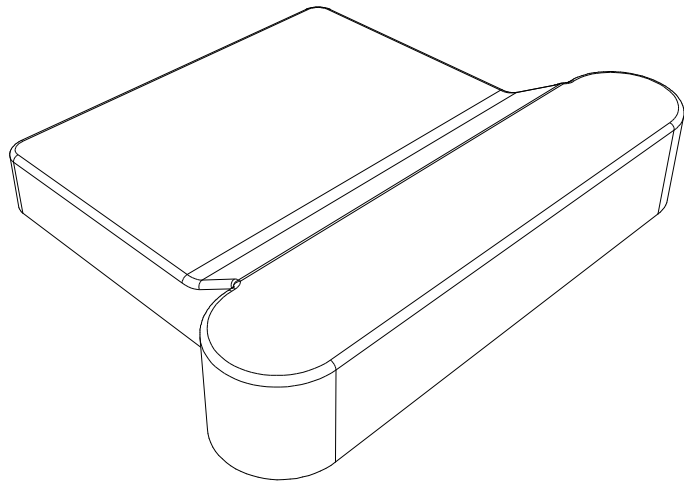

MOTI START SUPPORTIVE SEATING UNIT

02440	G1 TRAY FINAL ASSEMBLY
02517	WMSS-01 SEAT CUSHION ASSEMBLY G1
02521	WMSS-01 BACKREST PANEL ASSEMBLY G1
02815	G1 HIP PAD ASSEMBLY LEFT
02856	G1-G2-G3 ABDUCTOR ASSEMBLY
03155	WMSS-01 STRAPS WITH FASTENERS G1
03180	WMSSG1-P-01 FRAME MAIN ASSEMBLY
05155	G1 LTS PAD UNIT
03185	G1 HEADREST PRE-ASSEMBLY

03011	WMSSG1-P-01 MID-FRAME ASSEMBLY
03013	WMSSG1-P-01 SEAT SUPPORT ASSEMBLY
03033	WMSSG1-P-01 ADJUSTABLE FRAME ASSEMBLY
03181	WMSSG1-P-01 FRAME BASE/WHEELS ASSEMBLY

03005 WMSSG1-P-01 FRAME BASE ASSEMBLY

HEADREST COVER
03161

6 MM PLAIN WASHER OD 20 MM
03010

M6 X 30 ALLEN BUTTON HEAD BOLT
02251

M6 T-NUT
02864

HR SM TOP FOAM
03050

HR SM CENTRAL WEDGE
03049

SIDE FOAM WEDGE RIGHT
03057

SIDE FOAM WEDGE LEFT
03048