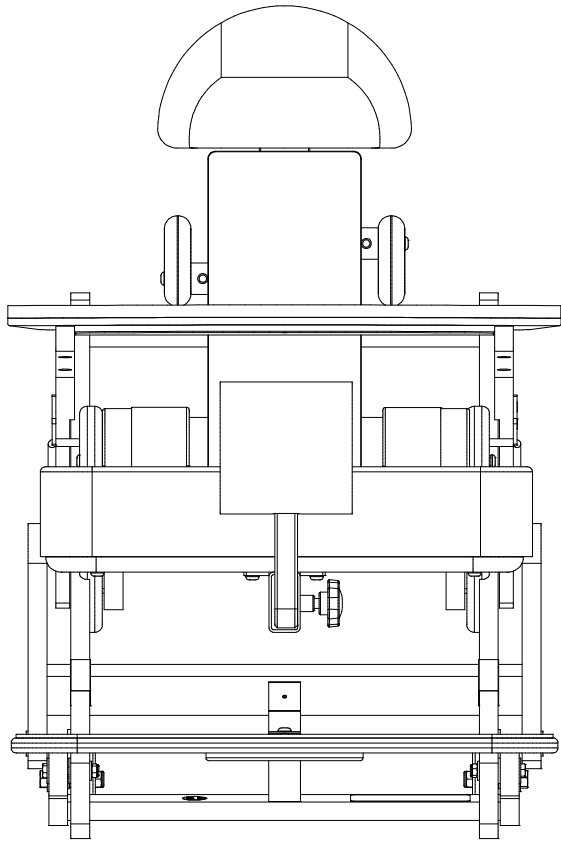

HEADREST COVER
03161

6 MM PLAIN WASHER OD 20 MM
03010

M6 X 30 ALLEN BUTTON HEAD BOLT
02251

M6 T-NUT
02864

HR SM TOP FOAM
03050

HR SM CENTRAL WEDGE
03049

SIDE FOAM WEDGE RIGHT
03057

SIDE FOAM WEDGE LEFT
03048

HR SM EVA LIPPING-02
03051

HEADREST SM BACKING PANEL
03047

G1 HEADREST SUPPORT
02531

CONTENTS

MOTI START SUPPORTIVE SEATING UNIT COVER PAGE	1
MOTI START SUPPORTIVE SEAT - ASSEMBLY DETAILS	2
MOTI START - FRAME ASSEMBLY DETAILS	3
MOTI START - MID FRAME ASSEMBLY DETAILS	4
MOTI START - BODY CARRIAGE ASSEMBLY DETAILS	5
MOTI START - SEAT SUPPORT ASSEMBLY DETAILS	6
MOTI START - ADJUSTABLE FRAME ASSEMBLY DETAILS	7
MOTI START - FRAME BASE WITH WHEELS ASSEMBLY DETAILS	8
MOTI START - FRAME BASE ASSEMBLY DETAILS	9
MOTI START - SEAT-CUSHION ASSEMBLY DETAILS	10
MOTI START - HEADREST ASSEMBLY DETAILS	11
MOTI START - BACKREST PANEL ASSEMBLY DETAILS	12
MOTI START & MOTI-GO - LATERAL TRUNK SUPPORT ASSEMBLY DETAILS	13
MOTI START - HIP PAD ASSEMBLY DETAILS	14
MOTI START & MOTI GO - ABDUCTOR ASSEMBLY DETAILS	15
MOTI START - STRAPS AND FASTENERS DETAILS	16
MOTI START - TRAY ASSEMBLY DETAILS	17
MOTI START - EXTRA UPHOLSTERY COMPONENTS	18
TABLE OF CONTENTS	19