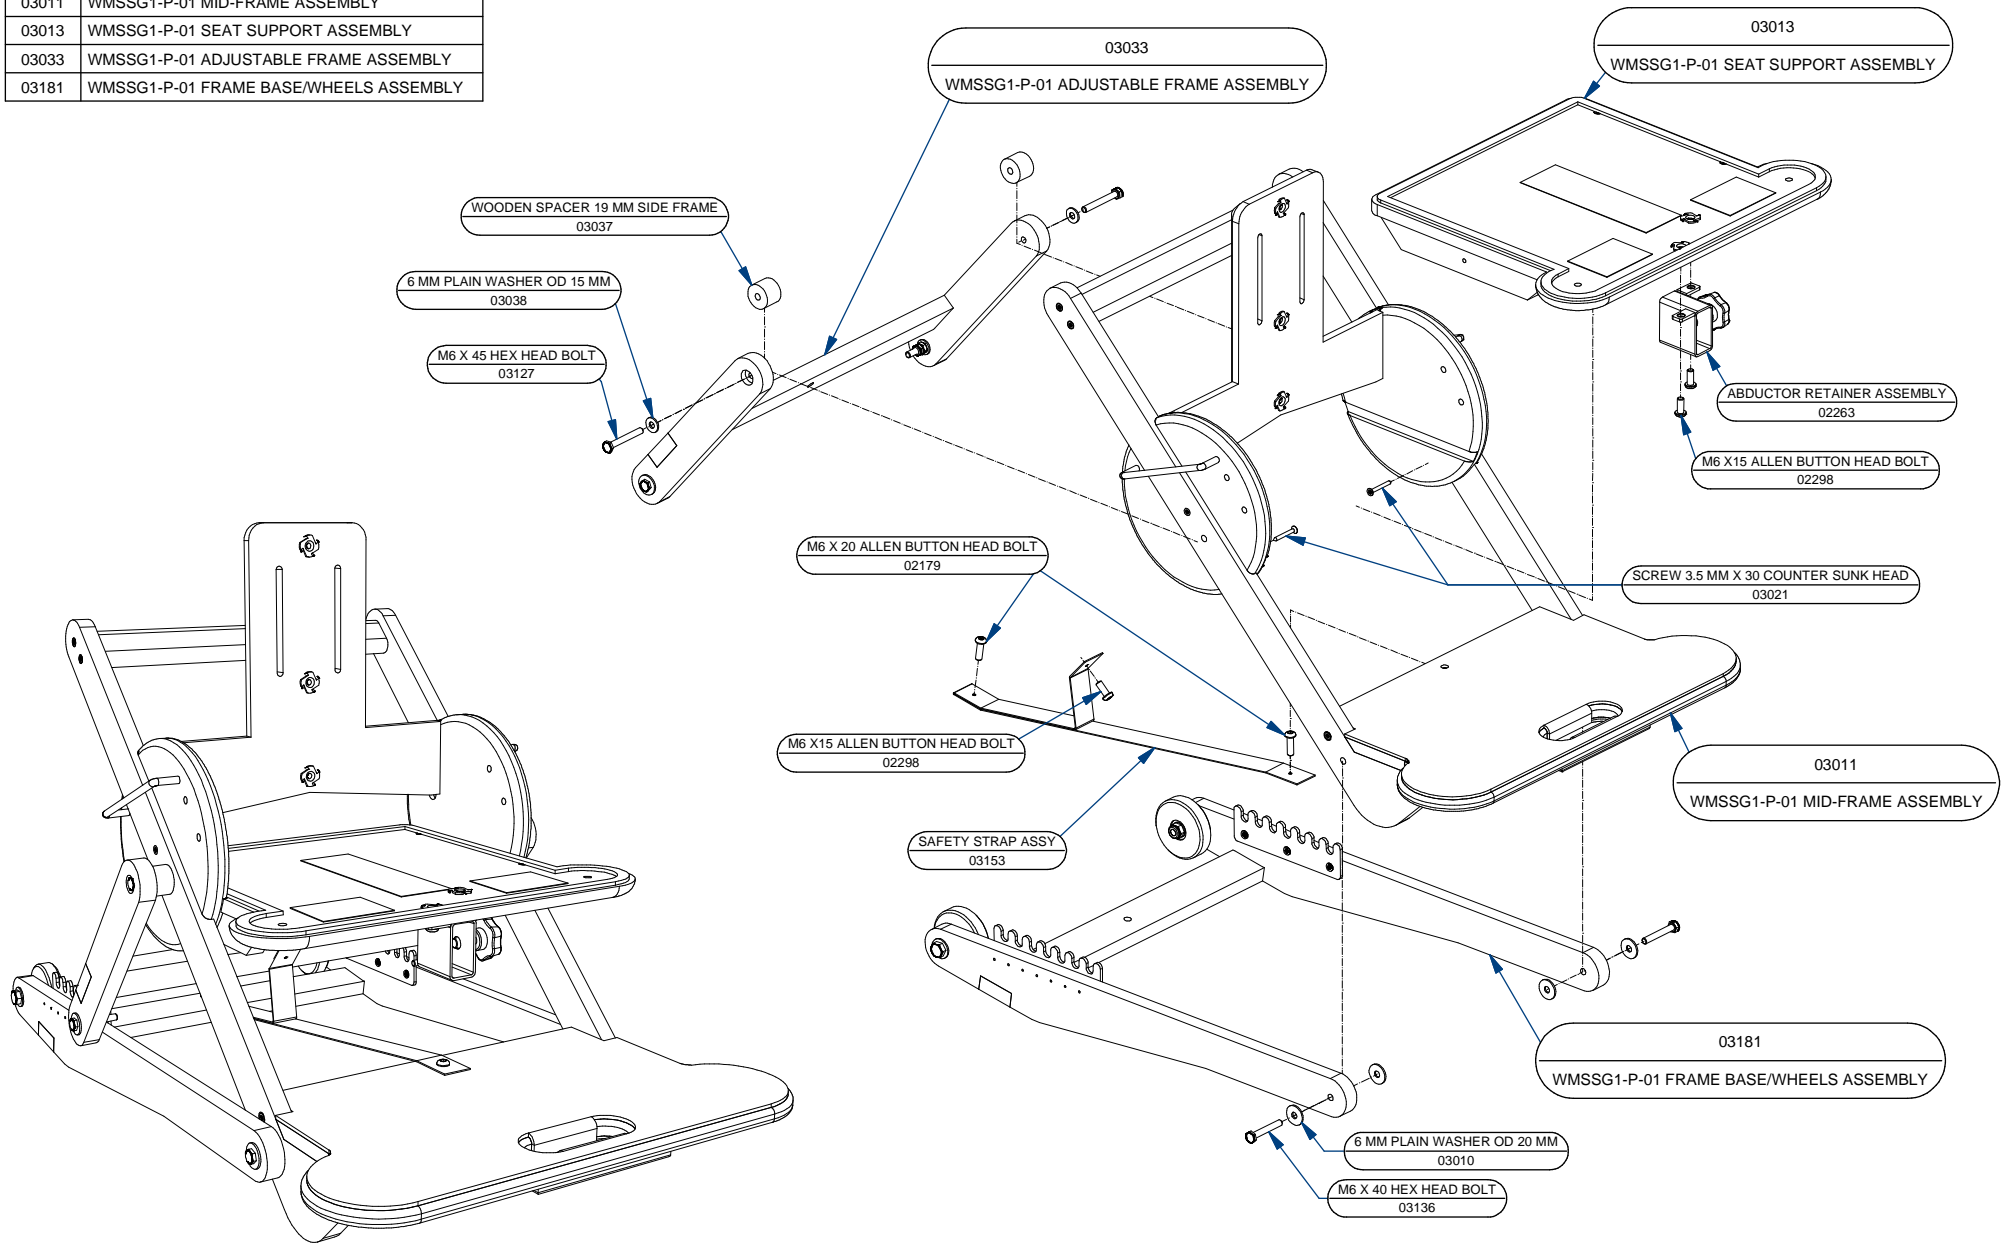

MOTI START SUPPORTIVE SEATING UNIT

02440	G1 TRAY FINAL ASSEMBLY
02517	WMSS-01 SEAT CUSHION ASSEMBLY G1
02521	WMSS-01 BACKREST PANEL ASSEMBLY G1
02815	G1 HIP PAD ASSEMBLY LEFT
02856	G1-G2-G3 ABDUCTOR ASSEMBLY
03155	WMSS-01 STRAPS WITH FASTENERS G1
03180	WMSSG1-P-01 FRAME MAIN ASSEMBLY
05155	G1 LTS PAD UNIT
03185	G1 HEADREST PRE-ASSEMBLY

03011	WMSSG1-P-01 MID-FRAME ASSEMBLY
03013	WMSSG1-P-01 SEAT SUPPORT ASSEMBLY
03033	WMSSG1-P-01 ADJUSTABLE FRAME ASSEMBLY
03181	WMSSG1-P-01 FRAME BASE/WHEELS ASSEMBLY

03005 WMSSG1-P-01 FRAME BASE ASSEMBLY

HEADREST COVER
03161

6 MM PLAIN WASHER OD 20 MM
03010

M6 X 30 ALLEN BUTTON HEAD BOLT
02251

M6 T-NUT
02864

HR SM TOP FOAM
03050

HR SM CENTRAL WEDGE
03049

SIDE FOAM WEDGE RIGHT
03057

SIDE FOAM WEDGE LEFT
03048

HR SM EVA LIPPING-02
03051

HEADREST SM BACKING PANEL
03047

G1 HEADREST SUPPORT
02531

CONTENTS

MOTI START SUPPORTIVE SEATING UNIT COVER PAGE	1
MOTI START SUPPORTIVE SEAT - ASSEMBLY DETAILS	2
MOTI START - FRAME ASSEMBLY DETAILS	3
MOTI START - MID FRAME ASSEMBLY DETAILS	4
MOTI START - BODY CARRIAGE ASSEMBLY DETAILS	5
MOTI START - SEAT SUPPORT ASSEMBLY DETAILS	6
MOTI START - ADJUSTABLE FRAME ASSEMBLY DETAILS	7
MOTI START - FRAME BASE WITH WHEELS ASSEMBLY DETAILS	8
MOTI START - FRAME BASE ASSEMBLY DETAILS	9
MOTI START - SEAT-CUSHION ASSEMBLY DETAILS	10
MOTI START - HEADREST ASSEMBLY DETAILS	11
MOTI START - BACKREST PANEL ASSEMBLY DETAILS	12
MOTI START & MOTI-GO - LATERAL TRUNK SUPPORT ASSEMBLY DETAILS	13
MOTI START - HIP PAD ASSEMBLY DETAILS	14
MOTI START & MOTI GO - ABDUCTOR ASSEMBLY DETAILS	15
MOTI START - STRAPS AND FASTENERS DETAILS	16
MOTI START - TRAY ASSEMBLY DETAILS	17
MOTI START - EXTRA UPHOLSTERY COMPONENTS	18
TABLE OF CONTENTS	19