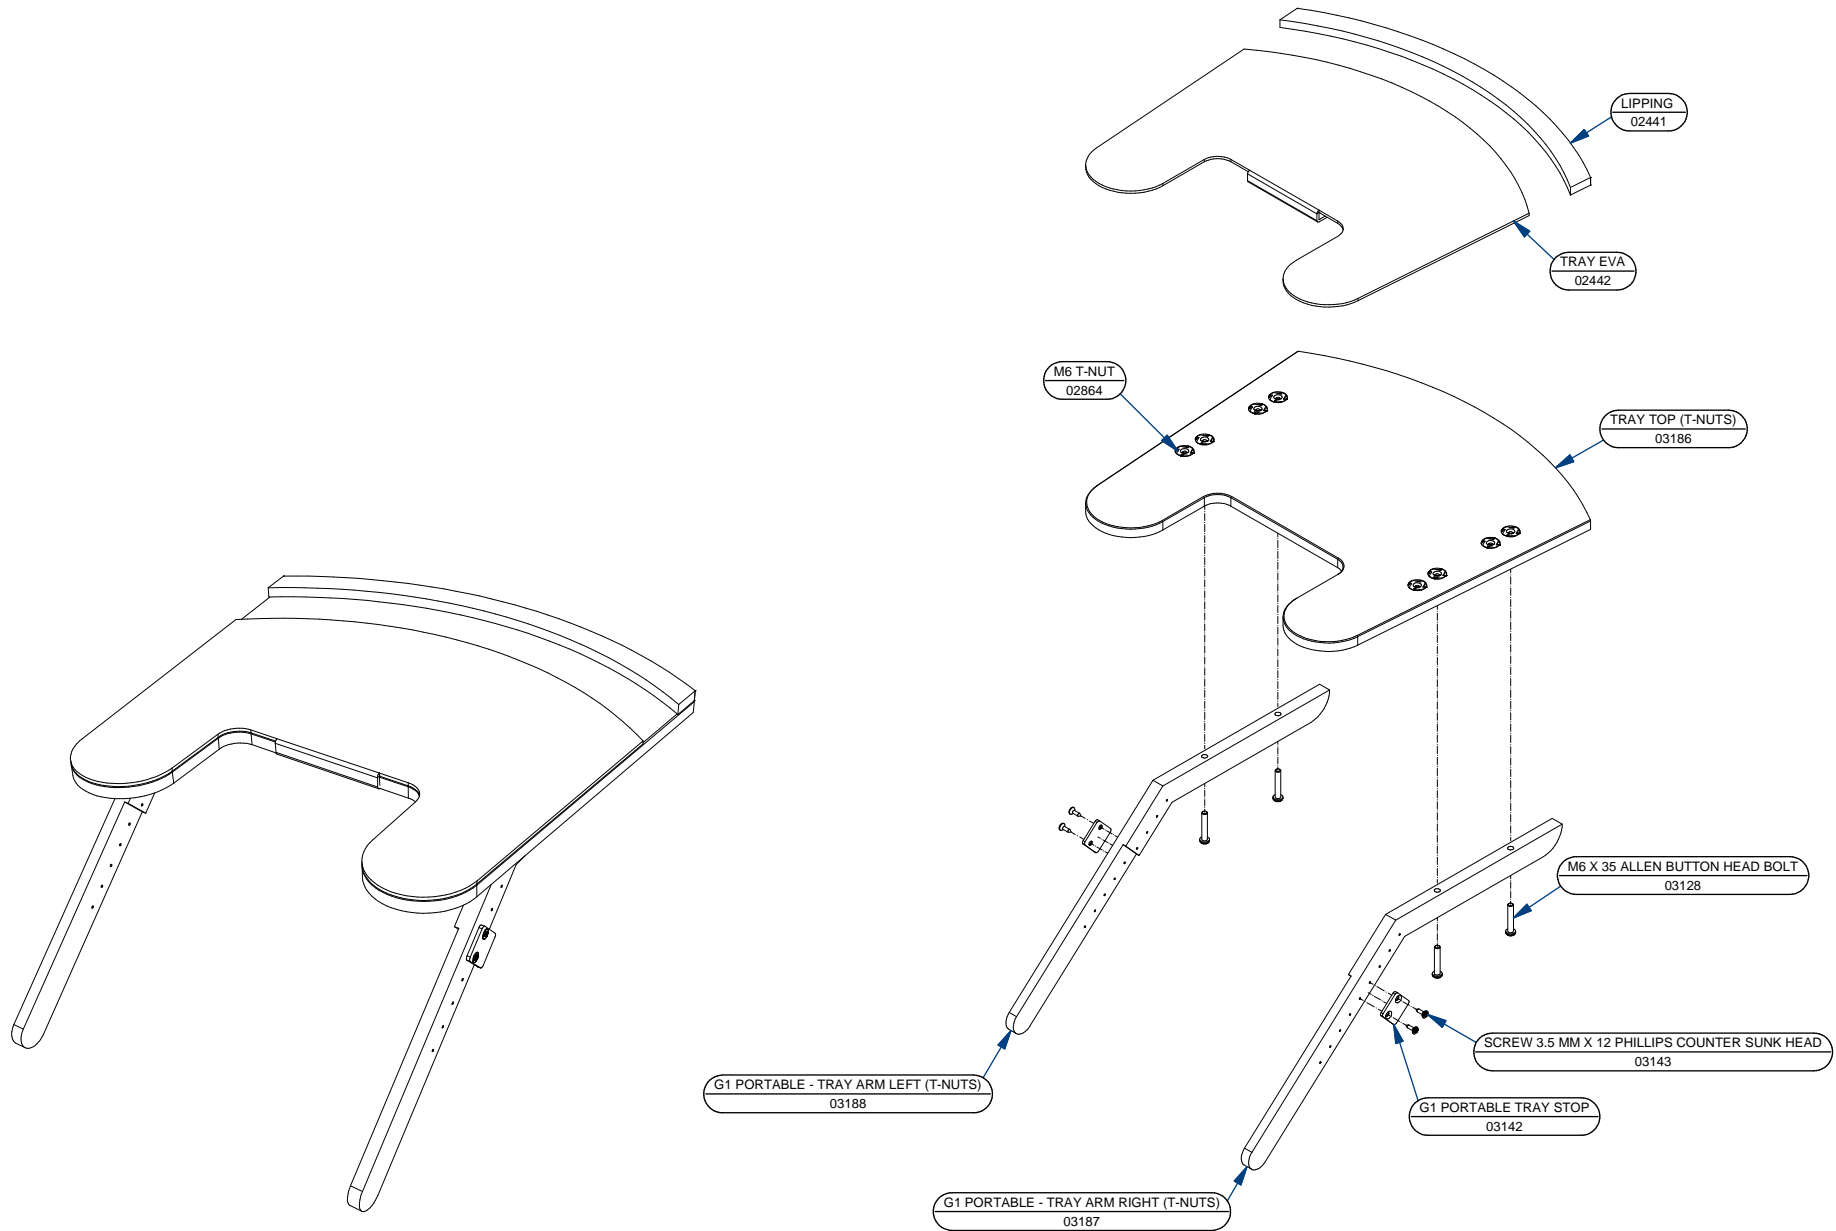

HEADREST COVER
03161

6 MM PLAIN WASHER OD 20 MM
03010

M6 X 30 ALLEN BUTTON HEAD BOLT
02251

M6 T-NUT
02864

HR SM TOP FOAM
03050

HR SM CENTRAL WEDGE
03049

SIDE FOAM WEDGE RIGHT
03057

SIDE FOAM WEDGE LEFT
03048

HR SM EVA LIPPING-02
03051

HEADREST SM BACKING PANEL
03047

G1 HEADREST SUPPORT
02531

CONTENTS

MOTI START SUPPORTIVE SEATING UNIT COVER PAGE	1
MOTI START SUPPORTIVE SEAT - ASSEMBLY DETAILS	2
MOTI START - FRAME ASSEMBLY DETAILS	3
MOTI START - MID FRAME ASSEMBLY DETAILS	4
MOTI START - BODY CARRIAGE ASSEMBLY DETAILS	5
MOTI START - SEAT SUPPORT ASSEMBLY DETAILS	6
MOTI START - ADJUSTABLE FRAME ASSEMBLY DETAILS	7
MOTI START - FRAME BASE WITH WHEELS ASSEMBLY DETAILS	8
MOTI START - FRAME BASE ASSEMBLY DETAILS	9
MOTI START - SEAT-CUSHION ASSEMBLY DETAILS	10
MOTI START - HEADREST ASSEMBLY DETAILS	11
MOTI START - BACKREST PANEL ASSEMBLY DETAILS	12
MOTI START & MOTI-GO - LATERAL TRUNK SUPPORT ASSEMBLY DETAILS	13
MOTI START - HIP PAD ASSEMBLY DETAILS	14
MOTI START & MOTI GO - ABDUCTOR ASSEMBLY DETAILS	15
MOTI START - STRAPS AND FASTENERS DETAILS	16
MOTI START - TRAY ASSEMBLY DETAILS	17
MOTI START - EXTRA UPHOLSTERY COMPONENTS	18
TABLE OF CONTENTS	19