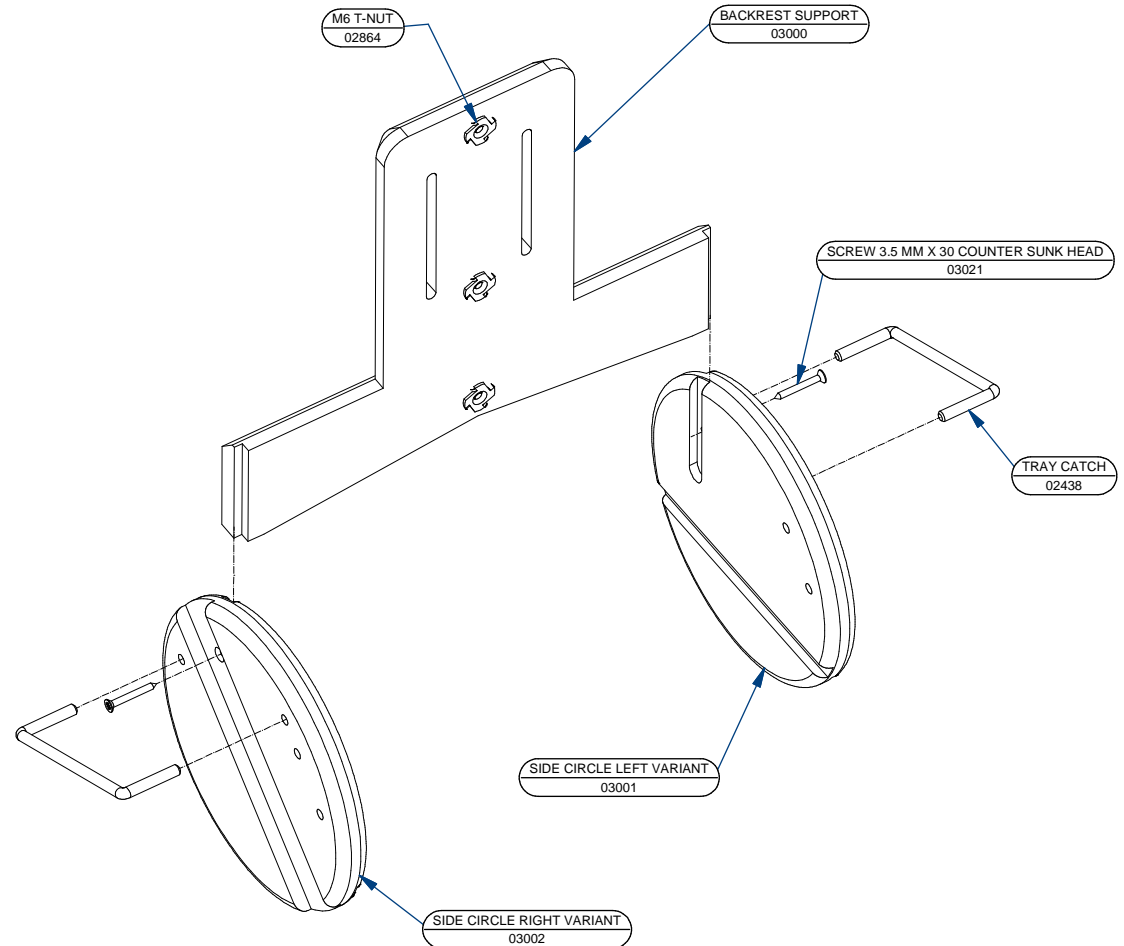

MOTI START SUPPORTIVE SEATING UNIT

02440	G1 TRAY FINAL ASSEMBLY
02517	WMSS-01 SEAT CUSHION ASSEMBLY G1
02521	WMSS-01 BACKREST PANEL ASSEMBLY G1
02815	G1 HIP PAD ASSEMBLY LEFT
02856	G1-G2-G3 ABDUCTOR ASSEMBLY
03155	WMSS-01 STRAPS WITH FASTENERS G1
03180	WMSSG1-P-01 FRAME MAIN ASSEMBLY
05155	G1 LTS PAD UNIT
03185	G1 HEADREST PRE-ASSEMBLY

03011	WMSSG1-P-01 MID-FRAME ASSEMBLY
03013	WMSSG1-P-01 SEAT SUPPORT ASSEMBLY
03033	WMSSG1-P-01 ADJUSTABLE FRAME ASSEMBLY
03181	WMSSG1-P-01 FRAME BASE/WHEELS ASSEMBLY

03005 WMSSG1-P-01 FRAME BASE ASSEMBLY

HEADREST COVER
03161

6 MM PLAIN WASHER OD 20 MM
03010

M6 X 30 ALLEN BUTTON HEAD BOLT
02251

M6 T-NUT
02864

HR SM TOP FOAM
03050

HR SM CENTRAL WEDGE
03049

SIDE FOAM WEDGE RIGHT
03057

SIDE FOAM WEDGE LEFT
03048