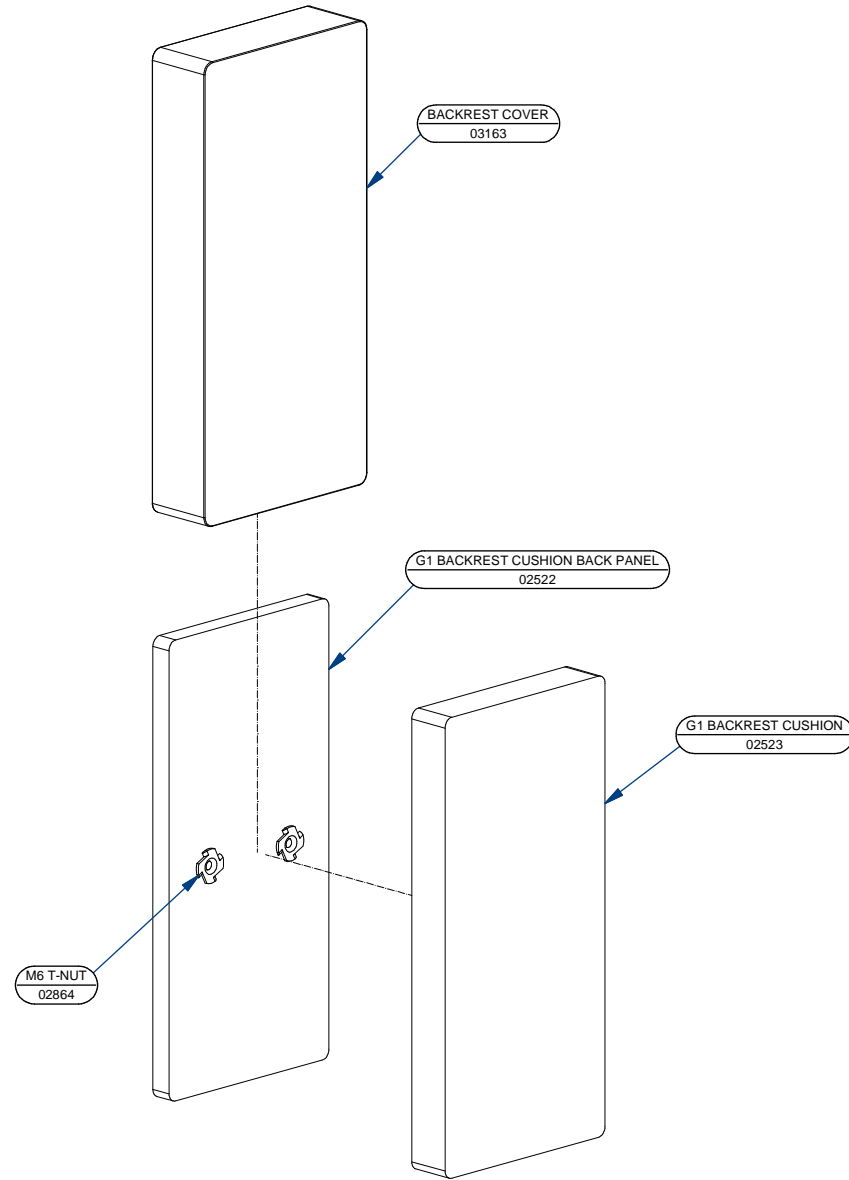

HEADREST COVER
03161

6 MM PLAIN WASHER OD 20 MM
03010

M6 X 30 ALLEN BUTTON HEAD BOLT
02251

M6 T-NUT
02864

HR SM TOP FOAM
03050

HR SM CENTRAL WEDGE
03049

SIDE FOAM WEDGE RIGHT
03057

SIDE FOAM WEDGE LEFT
03048

HR SM EVA LIPPING-02
03051

HEADREST SM BACKING PANEL
03047

G1 HEADREST SUPPORT
02531

CONTENTS

MOTI START SUPPORTIVE SEATING UNIT COVER PAGE	1
MOTI START SUPPORTIVE SEAT - ASSEMBLY DETAILS	2
MOTI START - FRAME ASSEMBLY DETAILS	3
MOTI START - MID FRAME ASSEMBLY DETAILS	4
MOTI START - BODY CARRIAGE ASSEMBLY DETAILS	5
MOTI START - SEAT SUPPORT ASSEMBLY DETAILS	6
MOTI START - ADJUSTABLE FRAME ASSEMBLY DETAILS	7
MOTI START - FRAME BASE WITH WHEELS ASSEMBLY DETAILS	8
MOTI START - FRAME BASE ASSEMBLY DETAILS	9
MOTI START - SEAT-CUSHION ASSEMBLY DETAILS	10
MOTI START - HEADREST ASSEMBLY DETAILS	11
MOTI START - BACKREST PANEL ASSEMBLY DETAILS	12
MOTI START & MOTI-GO - LATERAL TRUNK SUPPORT ASSEMBLY DETAILS	13
MOTI START - HIP PAD ASSEMBLY DETAILS	14
MOTI START & MOTI GO - ABDUCTOR ASSEMBLY DETAILS	15
MOTI START - STRAPS AND FASTENERS DETAILS	16
MOTI START - TRAY ASSEMBLY DETAILS	17
MOTI START - EXTRA UPHOLSTERY COMPONENTS	18
TABLE OF CONTENTS	19