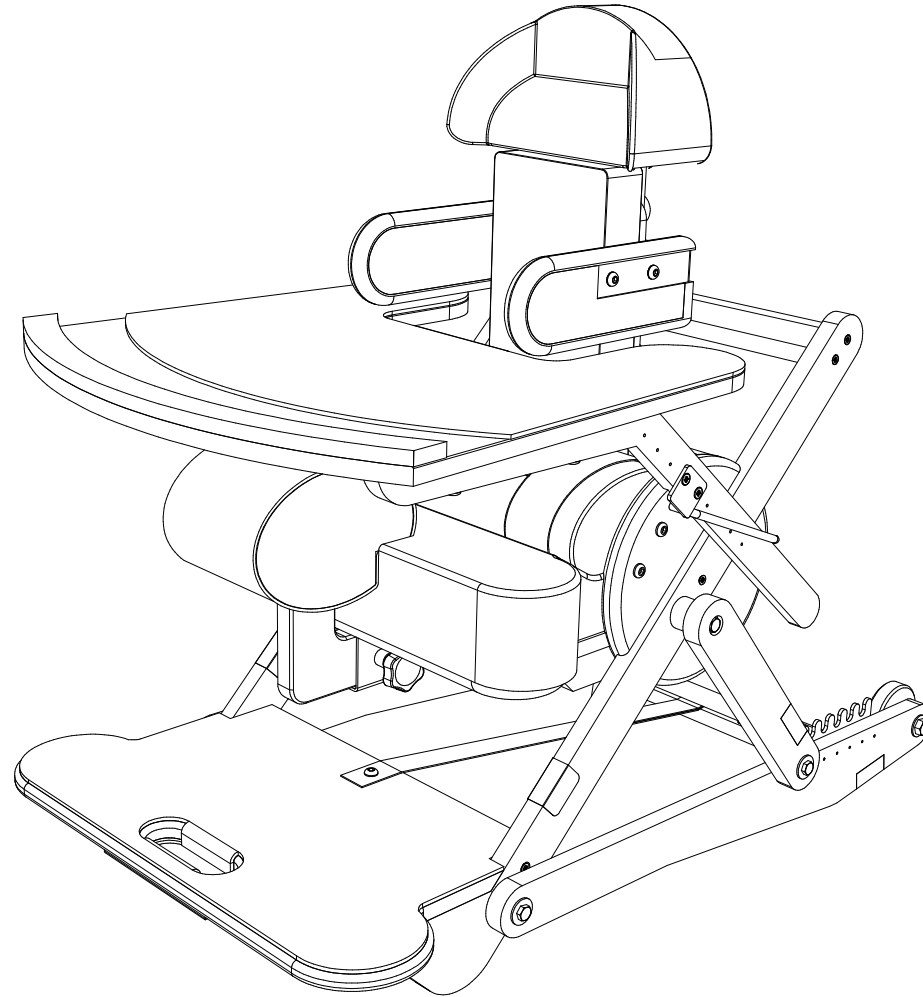

MOTI START SUPPORTIVE SEATING UNIT

02440	G1 TRAY FINAL ASSEMBLY
02517	WMSS-01 SEAT CUSHION ASSEMBLY G1
02521	WMSS-01 BACKREST PANEL ASSEMBLY G1
02815	G1 HIP PAD ASSEMBLY LEFT
02856	G1-G2-G3 ABDUCTOR ASSEMBLY
03155	WMSS-01 STRAPS WITH FASTENERS G1
03180	WMSSG1-P-01 FRAME MAIN ASSEMBLY
05155	G1 LTS PAD UNIT
03185	G1 HEADREST PRE-ASSEMBLY

03011	WMSSG1-P-01 MID-FRAME ASSEMBLY
03013	WMSSG1-P-01 SEAT SUPPORT ASSEMBLY
03033	WMSSG1-P-01 ADJUSTABLE FRAME ASSEMBLY
03181	WMSSG1-P-01 FRAME BASE/WHEELS ASSEMBLY

03005 WMSSG1-P-01 FRAME BASE ASSEMBLY

HEADREST COVER
03161

6 MM PLAIN WASHER OD 20 MM
03010

M6 X 30 ALLEN BUTTON HEAD BOLT
02251

M6 T-NUT
02864

HR SM TOP FOAM
03050

HR SM CENTRAL WEDGE
03049

SIDE FOAM WEDGE RIGHT
03057

SIDE FOAM WEDGE LEFT
03048