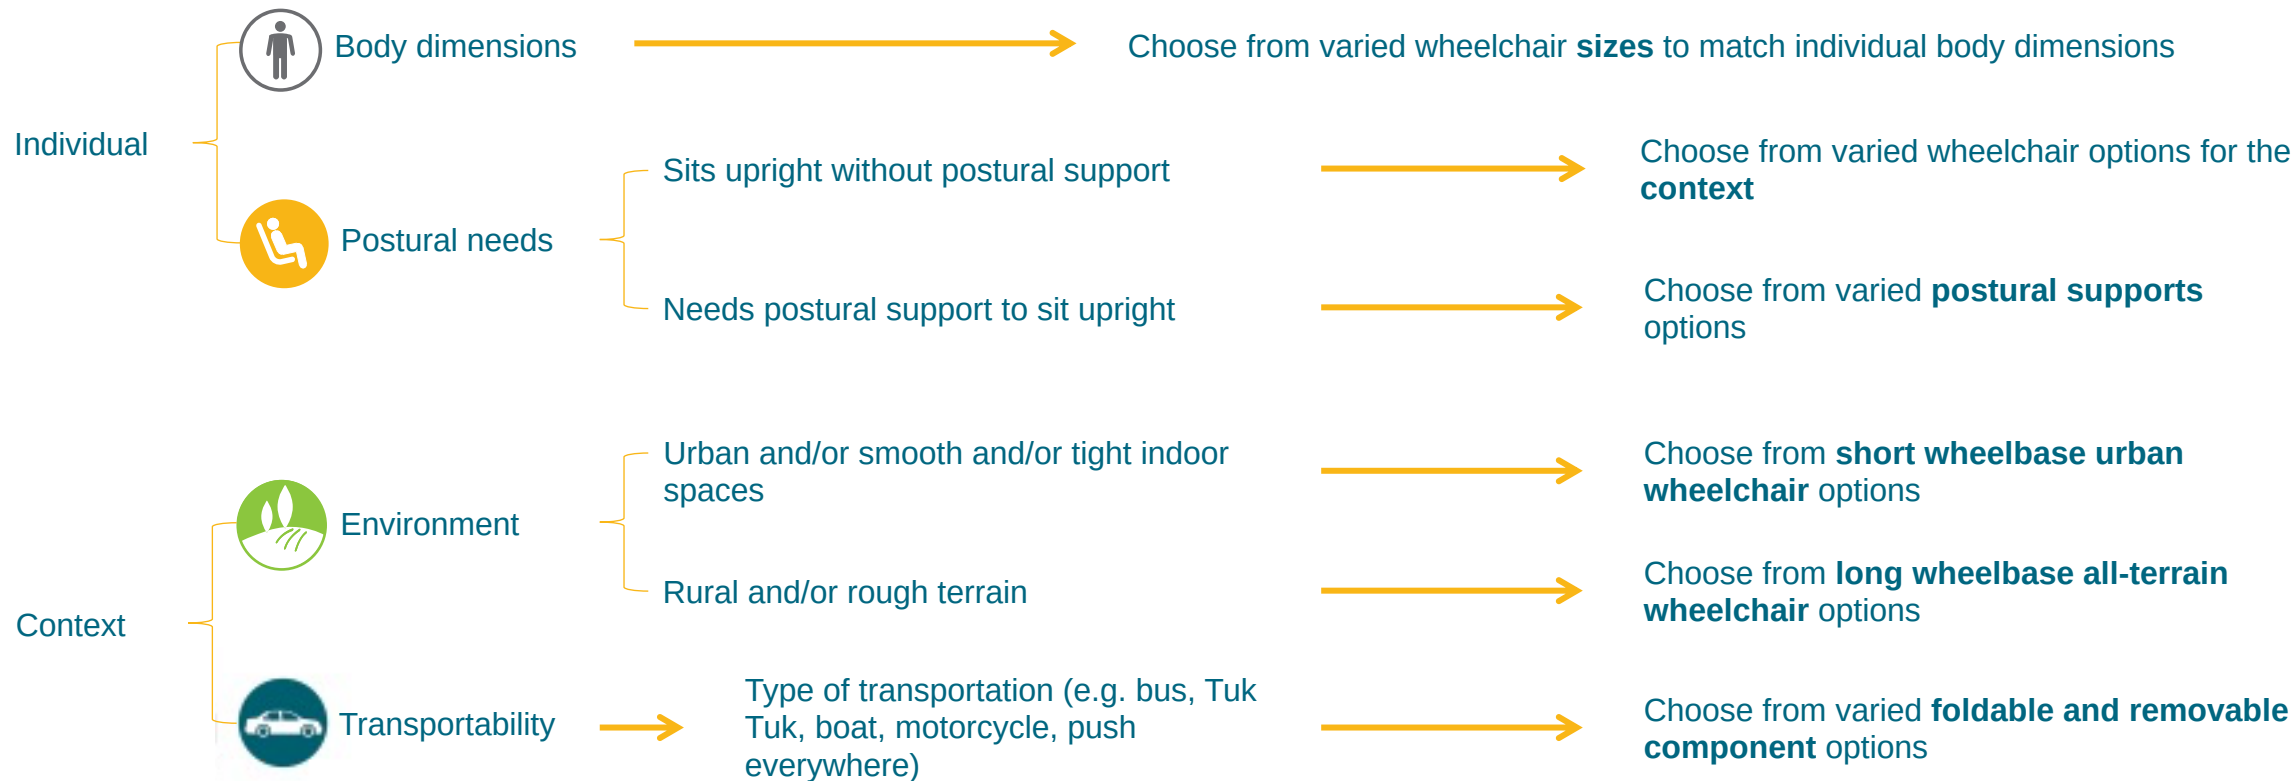

# MATCHING USER'S NEEDS WITH WHEELCHAIR FEATURES\*

*\*Wheelchair selection must be a cooperative effort between the user and the service provider. The type of features selected must be appropriate for the user's needs and context.*