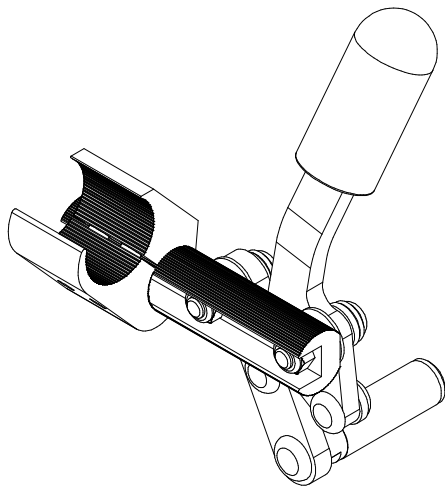

MOTIVATION ROUGH TERRAIN WHEELCHAIR

PT NR	TITLE
00002	REAR WHEEL 26" FINAL ASSEMBLY
01875	TOGGLE BRAKE GA (DIA 25) - L
01876	TOGGLE BRAKE GA (DIA 25) - R
02780	WM3-01 SEATING-BACKREST PRE-ASSEMBLY

PT NR	TITLE
00080	WM3-01 FRAME PRE-ASSEMBLY
00040	220 DIA CASTOR WHEEL/FORK ASSEMBLY
00060	WM3-01 FOOTREST ASSEMBLY

00071 WM3-01 FOOT PLATE WELD ASSEMBLY

00010 | BACKREST PUSH HANDLE TUBE ASSEMBLY

00906
CALF STRAP

00077
FOOTREST VERTICAL STRAP

01487
CUSHION ASSEMBLY - PU

00092
CUSHION COVER

00078
FOOTREST HORIZONTAL STRAP

00076
FOOTREST SUPPORT COVER

00466
LUMBO-SACRAL PAD

00013
CUSHION FOAM

00014
BACKREST COVER

CONTENTS

MOTIVATION ROUGH TERRAIN WHEELCHAIR COVER PAGE	1
ROUGH TERRAIN CHAIR - ASSEMBLY DETAILS [1 OF 2]	2
ROUGH TERRAIN CHAIR - ASSEMBLY DETAILS [2 OF 2]	3
ROUGH TERRAIN CHAIR FRAME - PRE-ASSEMBLY DETAILS	4
220MM DIA CASTOR WHEEL/FORK - ASSEMBLY DETAILS	5
DUAL FOOTREST - ASSEMBLY DETAILS	6
DUAL FOOTPLATE - SUB-ASSEMBLY DETAILS	7
ROUGH TERRAIN SEATING/BACKREST - PRE-ASSEMBLY DETAILS [1 OF 2]	8
ROUGH TERRAIN SEATING/BACKREST - PRE-ASSEMBLY DETAILS [2 OF 2]	9
SOLID BACKREST - FINAL ASSEMBLY DETAILS	10
BACKREST PUSH HANDLE TUBE - ASSEMBLY DETAILS	11
REAR WHEEL 26" - ASSEMBLY DETAILS	12
TOGGLE BRAKE LEFT (25MM CLAMP) - GENERAL ASSEMBLY	13
TOGGLE BRAKE RIGHT (25MM CLAMP) - GENERAL ASSEMBLY	14
ROUGH TERRAIN WHEELCHAIR - UPHOLSTERY DETAILS	15
TABLE OF CONTENTS	16