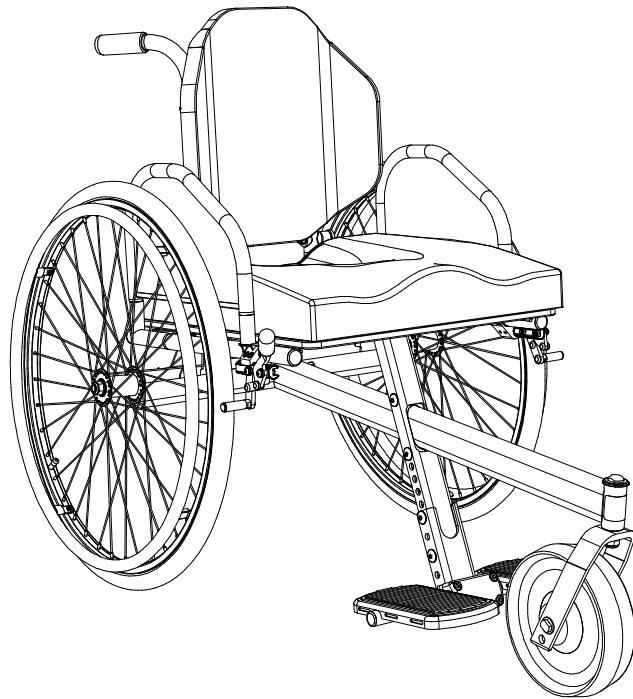

MOTIVATION ROUGH TERRAIN WHEELCHAIR

PT NR	TITLE
00002	REAR WHEEL 26" FINAL ASSEMBLY
01875	TOGGLE BRAKE GA (DIA 25) - L
01876	TOGGLE BRAKE GA (DIA 25) - R
02780	WM3-01 SEATING-BACKREST PRE-ASSEMBLY

PT NR	TITLE
00080	WM3-01 FRAME PRE-ASSEMBLY
00040	220 DIA CASTOR WHEEL/FORK ASSEMBLY
00060	WM3-01 FOOTREST ASSEMBLY

00071 WM3-01 FOOT PLATE WELD ASSEMBLY

00010 | BACKREST PUSH HANDLE TUBE ASSEMBLY

00906
CALF STRAP

00077
FOOTREST VERTICAL STRAP

01487
CUSHION ASSEMBLY - PU

00092
CUSHION COVER

00078
FOOTREST HORIZONTAL STRAP

00076
FOOTREST SUPPORT COVER

00466
LUMBO-SACRAL PAD

00013
CUSHION FOAM

00014
BACKREST COVER

CONTENTS

MOTIVATION ROUGH TERRAIN WHEELCHAIR COVER PAGE	1
ROUGH TERRAIN CHAIR - ASSEMBLY DETAILS [1 OF 2]	2
ROUGH TERRAIN CHAIR - ASSEMBLY DETAILS [2 OF 2]	3
ROUGH TERRAIN CHAIR FRAME - PRE-ASSEMBLY DETAILS	4
220MM DIA CASTOR WHEEL/FORK - ASSEMBLY DETAILS	5
DUAL FOOTREST - ASSEMBLY DETAILS	6
DUAL FOOTPLATE - SUB-ASSEMBLY DETAILS	7
ROUGH TERRAIN SEATING/BACKREST - PRE-ASSEMBLY DETAILS [1 OF 2]	8
ROUGH TERRAIN SEATING/BACKREST - PRE-ASSEMBLY DETAILS [2 OF 2]	9
SOLID BACKREST - FINAL ASSEMBLY DETAILS	10
BACKREST PUSH HANDLE TUBE - ASSEMBLY DETAILS	11
REAR WHEEL 26" - ASSEMBLY DETAILS	12
TOGGLE BRAKE LEFT (25MM CLAMP) - GENERAL ASSEMBLY	13
TOGGLE BRAKE RIGHT (25MM CLAMP) - GENERAL ASSEMBLY	14
ROUGH TERRAIN WHEELCHAIR - UPHOLSTERY DETAILS	15
TABLE OF CONTENTS	16