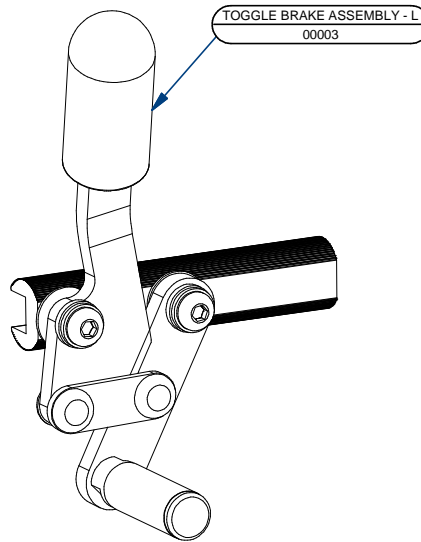

MOTIVATION ROUGH TERRAIN WHEELCHAIR

PT NR	TITLE
00002	REAR WHEEL 26" FINAL ASSEMBLY
01875	TOGGLE BRAKE GA (DIA 25) - L
01876	TOGGLE BRAKE GA (DIA 25) - R
02780	WM3-01 SEATING-BACKREST PRE-ASSEMBLY

PT NR	TITLE
00080	WM3-01 FRAME PRE-ASSEMBLY
00040	220 DIA CASTOR WHEEL/FORK ASSEMBLY
00060	WM3-01 FOOTREST ASSEMBLY

00071 WM3-01 FOOT PLATE WELD ASSEMBLY

00010 | BACKREST PUSH HANDLE TUBE ASSEMBLY

00906
CALF STRAP

00077
FOOTREST VERTICAL STRAP

01487
CUSHION ASSEMBLY - PU

00092
CUSHION COVER

00078
FOOTREST HORIZONTAL STRAP

00076
FOOTREST SUPPORT COVER

00466
LUMBO-SACRAL PAD

00013
CUSHION FOAM

00014
BACKREST COVER

CONTENTS

MOTIVATION ROUGH TERRAIN WHEELCHAIR COVER PAGE	1
ROUGH TERRAIN CHAIR - ASSEMBLY DETAILS [1 OF 2]	2
ROUGH TERRAIN CHAIR - ASSEMBLY DETAILS [2 OF 2]	3
ROUGH TERRAIN CHAIR FRAME - PRE-ASSEMBLY DETAILS	4
220MM DIA CASTOR WHEEL/FORK - ASSEMBLY DETAILS	5
DUAL FOOTREST - ASSEMBLY DETAILS	6
DUAL FOOTPLATE - SUB-ASSEMBLY DETAILS	7
ROUGH TERRAIN SEATING/BACKREST - PRE-ASSEMBLY DETAILS [1 OF 2]	8
ROUGH TERRAIN SEATING/BACKREST - PRE-ASSEMBLY DETAILS [2 OF 2]	9
SOLID BACKREST - FINAL ASSEMBLY DETAILS	10
BACKREST PUSH HANDLE TUBE - ASSEMBLY DETAILS	11
REAR WHEEL 26" - ASSEMBLY DETAILS	12
TOGGLE BRAKE LEFT (25MM CLAMP) - GENERAL ASSEMBLY	13
TOGGLE BRAKE RIGHT (25MM CLAMP) - GENERAL ASSEMBLY	14
ROUGH TERRAIN WHEELCHAIR - UPHOLSTERY DETAILS	15
TABLE OF CONTENTS	16