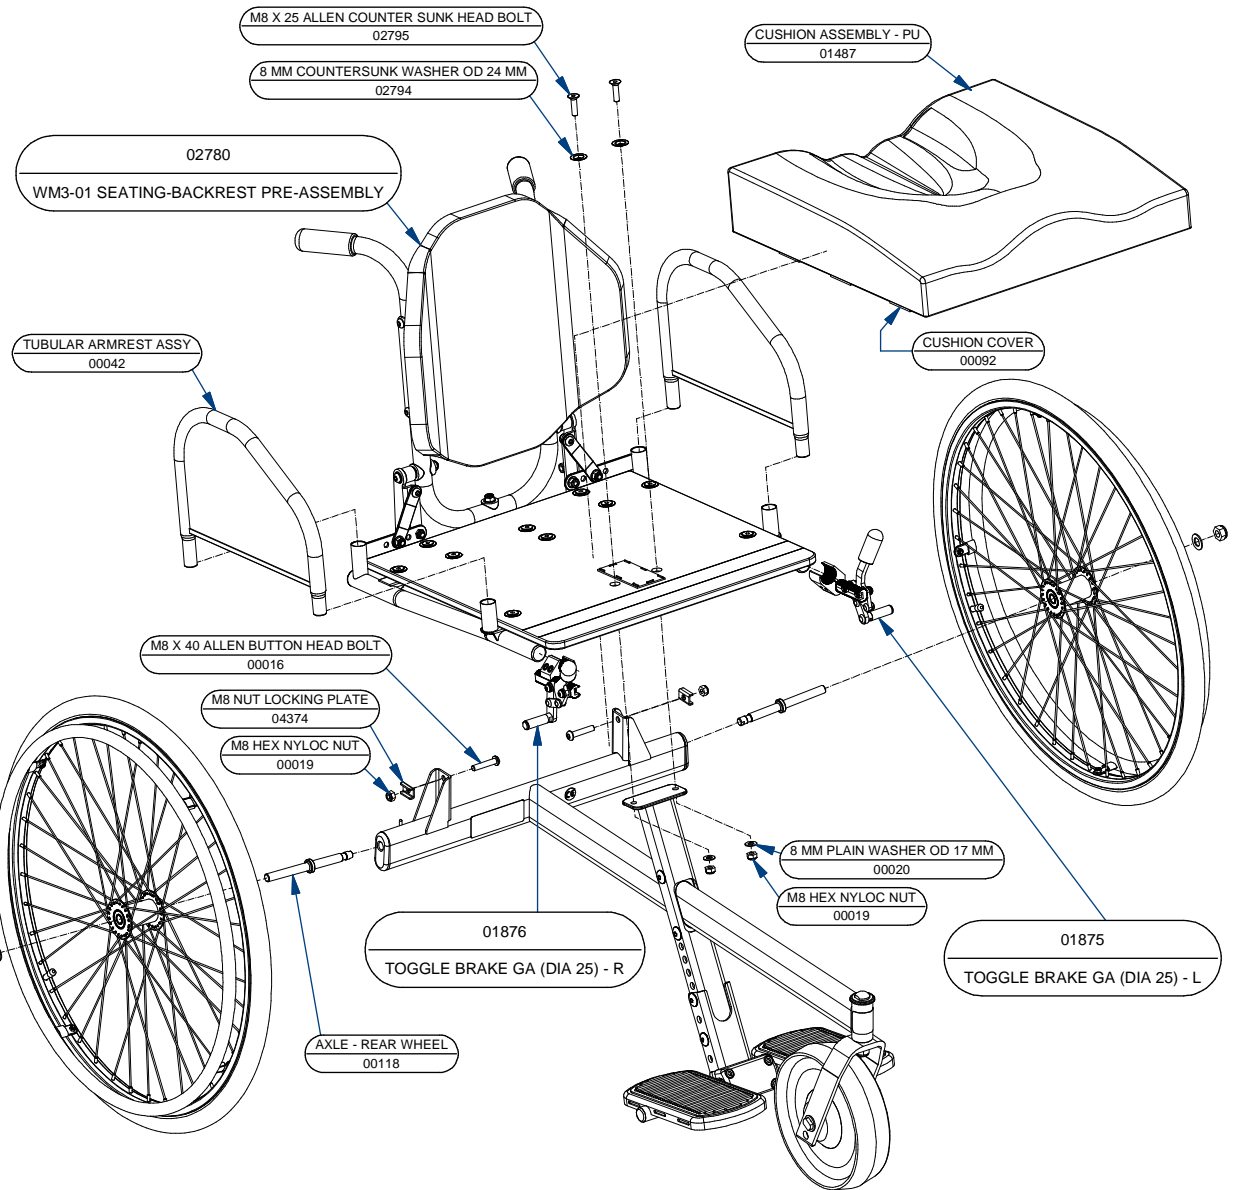

MOTIVATION ROUGH TERRAIN WHEELCHAIR

PT NR	TITLE
00002	REAR WHEEL 26" FINAL ASSEMBLY
01875	TOGGLE BRAKE GA (DIA 25) - L
01876	TOGGLE BRAKE GA (DIA 25) - R
02780	WM3-01 SEATING-BACKREST PRE-ASSEMBLY

PT NR	TITLE
00080	WM3-01 FRAME PRE-ASSEMBLY
00040	220 DIA CASTOR WHEEL/FORK ASSEMBLY
00060	WM3-01 FOOTREST ASSEMBLY

00071 WM3-01 FOOT PLATE WELD ASSEMBLY

00010 | BACKREST PUSH HANDLE TUBE ASSEMBLY

00906
CALF STRAP

00077
FOOTREST VERTICAL STRAP

01487
CUSHION ASSEMBLY - PU

00092
CUSHION COVER

00078
FOOTREST HORIZONTAL STRAP

00076
FOOTREST SUPPORT COVER

00466
LUMBO-SACRAL PAD

00013
CUSHION FOAM

00014
BACKREST COVER

CONTENTS

MOTIVATION ROUGH TERRAIN WHEELCHAIR COVER PAGE	1
ROUGH TERRAIN CHAIR - ASSEMBLY DETAILS [1 OF 2]	2
ROUGH TERRAIN CHAIR - ASSEMBLY DETAILS [2 OF 2]	3
ROUGH TERRAIN CHAIR FRAME - PRE-ASSEMBLY DETAILS	4
220MM DIA CASTOR WHEEL/FORK - ASSEMBLY DETAILS	5
DUAL FOOTREST - ASSEMBLY DETAILS	6
DUAL FOOTPLATE - SUB-ASSEMBLY DETAILS	7
ROUGH TERRAIN SEATING/BACKREST - PRE-ASSEMBLY DETAILS [1 OF 2]	8
ROUGH TERRAIN SEATING/BACKREST - PRE-ASSEMBLY DETAILS [2 OF 2]	9
SOLID BACKREST - FINAL ASSEMBLY DETAILS	10
BACKREST PUSH HANDLE TUBE - ASSEMBLY DETAILS	11
REAR WHEEL 26" - ASSEMBLY DETAILS	12
TOGGLE BRAKE LEFT (25MM CLAMP) - GENERAL ASSEMBLY	13
TOGGLE BRAKE RIGHT (25MM CLAMP) - GENERAL ASSEMBLY	14
ROUGH TERRAIN WHEELCHAIR - UPHOLSTERY DETAILS	15
TABLE OF CONTENTS	16