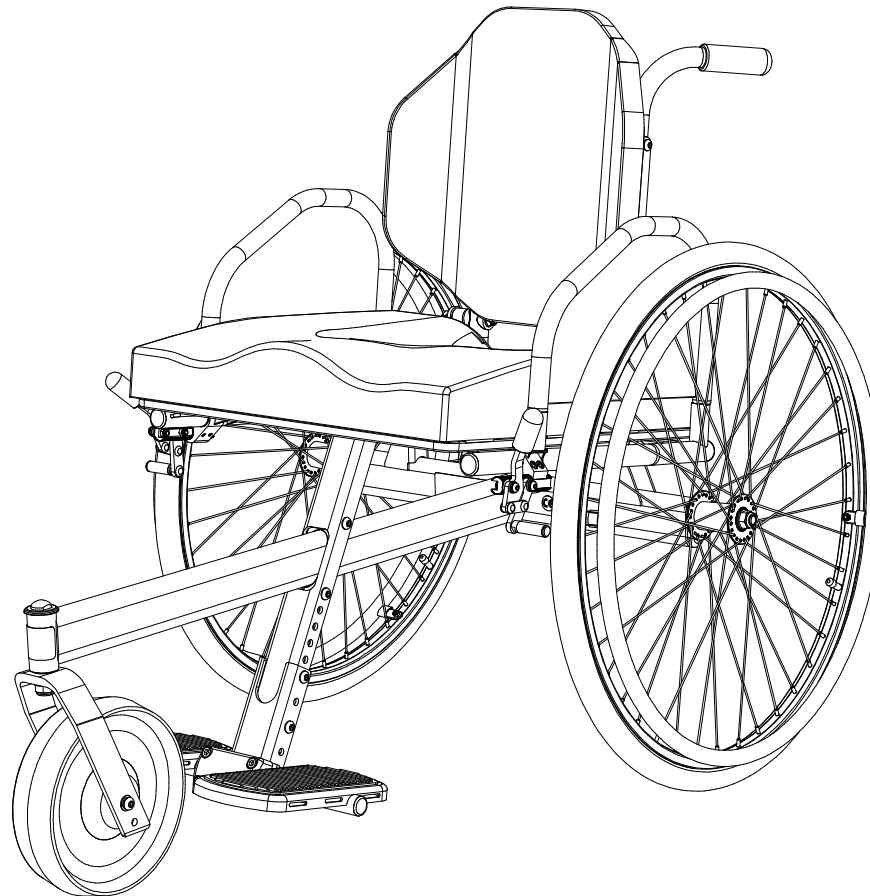

MOTIVATION ROUGH TERRAIN WHEELCHAIR

PT NR	TITLE
00002	REAR WHEEL 26" FINAL ASSEMBLY
01875	TOGGLE BRAKE GA (DIA 25) - L
01876	TOGGLE BRAKE GA (DIA 25) - R
02780	WM3-01 SEATING-BACKREST PRE-ASSEMBLY

PT NR	TITLE
00080	WM3-01 FRAME PRE-ASSEMBLY
00040	220 DIA CASTOR WHEEL/FORK ASSEMBLY
00060	WM3-01 FOOTREST ASSEMBLY

00071 WM3-01 FOOT PLATE WELD ASSEMBLY

00010 | BACKREST PUSH HANDLE TUBE ASSEMBLY

00906
CALF STRAP

00077
FOOTREST VERTICAL STRAP

01487
CUSHION ASSEMBLY - PU

00092
CUSHION COVER

00078
FOOTREST HORIZONTAL STRAP

00076
FOOTREST SUPPORT COVER

00466
LUMBO-SACRAL PAD

00013
CUSHION FOAM

00014
BACKREST COVER

CONTENTS

MOTIVATION ROUGH TERRAIN WHEELCHAIR COVER PAGE	1
ROUGH TERRAIN CHAIR - ASSEMBLY DETAILS [1 OF 2]	2
ROUGH TERRAIN CHAIR - ASSEMBLY DETAILS [2 OF 2]	3
ROUGH TERRAIN CHAIR FRAME - PRE-ASSEMBLY DETAILS	4
220MM DIA CASTOR WHEEL/FORK - ASSEMBLY DETAILS	5
DUAL FOOTREST - ASSEMBLY DETAILS	6
DUAL FOOTPLATE - SUB-ASSEMBLY DETAILS	7
ROUGH TERRAIN SEATING/BACKREST - PRE-ASSEMBLY DETAILS [1 OF 2]	8
ROUGH TERRAIN SEATING/BACKREST - PRE-ASSEMBLY DETAILS [2 OF 2]	9
SOLID BACKREST - FINAL ASSEMBLY DETAILS	10
BACKREST PUSH HANDLE TUBE - ASSEMBLY DETAILS	11
REAR WHEEL 26" - ASSEMBLY DETAILS	12
TOGGLE BRAKE LEFT (25MM CLAMP) - GENERAL ASSEMBLY	13
TOGGLE BRAKE RIGHT (25MM CLAMP) - GENERAL ASSEMBLY	14
ROUGH TERRAIN WHEELCHAIR - UPHOLSTERY DETAILS	15
TABLE OF CONTENTS	16