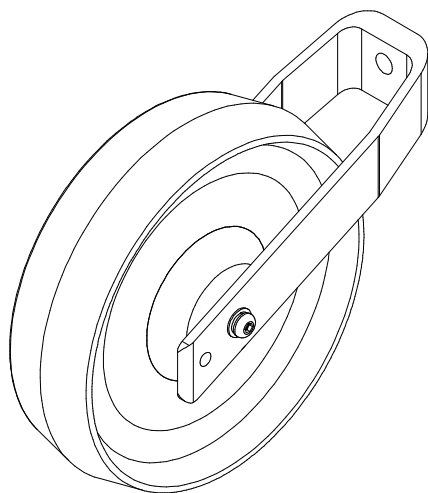

MOTIVATION ROUGH TERRAIN WHEELCHAIR

PT NR	TITLE
00002	REAR WHEEL 26" FINAL ASSEMBLY
01875	TOGGLE BRAKE GA (DIA 25) - L
01876	TOGGLE BRAKE GA (DIA 25) - R
02780	WM3-01 SEATING-BACKREST PRE-ASSEMBLY

PT NR	TITLE
00080	WM3-01 FRAME PRE-ASSEMBLY
00040	220 DIA CASTOR WHEEL/FORK ASSEMBLY
00060	WM3-01 FOOTREST ASSEMBLY

00071 WM3-01 FOOT PLATE WELD ASSEMBLY

00010 | BACKREST PUSH HANDLE TUBE ASSEMBLY

00906
CALF STRAP

00077
FOOTREST VERTICAL STRAP

01487
CUSHION ASSEMBLY - PU

00092
CUSHION COVER

00078
FOOTREST HORIZONTAL STRAP

00076
FOOTREST SUPPORT COVER

00466
LUMBO-SACRAL PAD

00013
CUSHION FOAM

00014
BACKREST COVER

CONTENTS

MOTIVATION ROUGH TERRAIN WHEELCHAIR COVER PAGE	1
ROUGH TERRAIN CHAIR - ASSEMBLY DETAILS [1 OF 2]	2
ROUGH TERRAIN CHAIR - ASSEMBLY DETAILS [2 OF 2]	3
ROUGH TERRAIN CHAIR FRAME - PRE-ASSEMBLY DETAILS	4
220MM DIA CASTOR WHEEL/FORK - ASSEMBLY DETAILS	5
DUAL FOOTREST - ASSEMBLY DETAILS	6
DUAL FOOTPLATE - SUB-ASSEMBLY DETAILS	7
ROUGH TERRAIN SEATING/BACKREST - PRE-ASSEMBLY DETAILS [1 OF 2]	8
ROUGH TERRAIN SEATING/BACKREST - PRE-ASSEMBLY DETAILS [2 OF 2]	9
SOLID BACKREST - FINAL ASSEMBLY DETAILS	10
BACKREST PUSH HANDLE TUBE - ASSEMBLY DETAILS	11
REAR WHEEL 26" - ASSEMBLY DETAILS	12
TOGGLE BRAKE LEFT (25MM CLAMP) - GENERAL ASSEMBLY	13
TOGGLE BRAKE RIGHT (25MM CLAMP) - GENERAL ASSEMBLY	14
ROUGH TERRAIN WHEELCHAIR - UPHOLSTERY DETAILS	15
TABLE OF CONTENTS	16