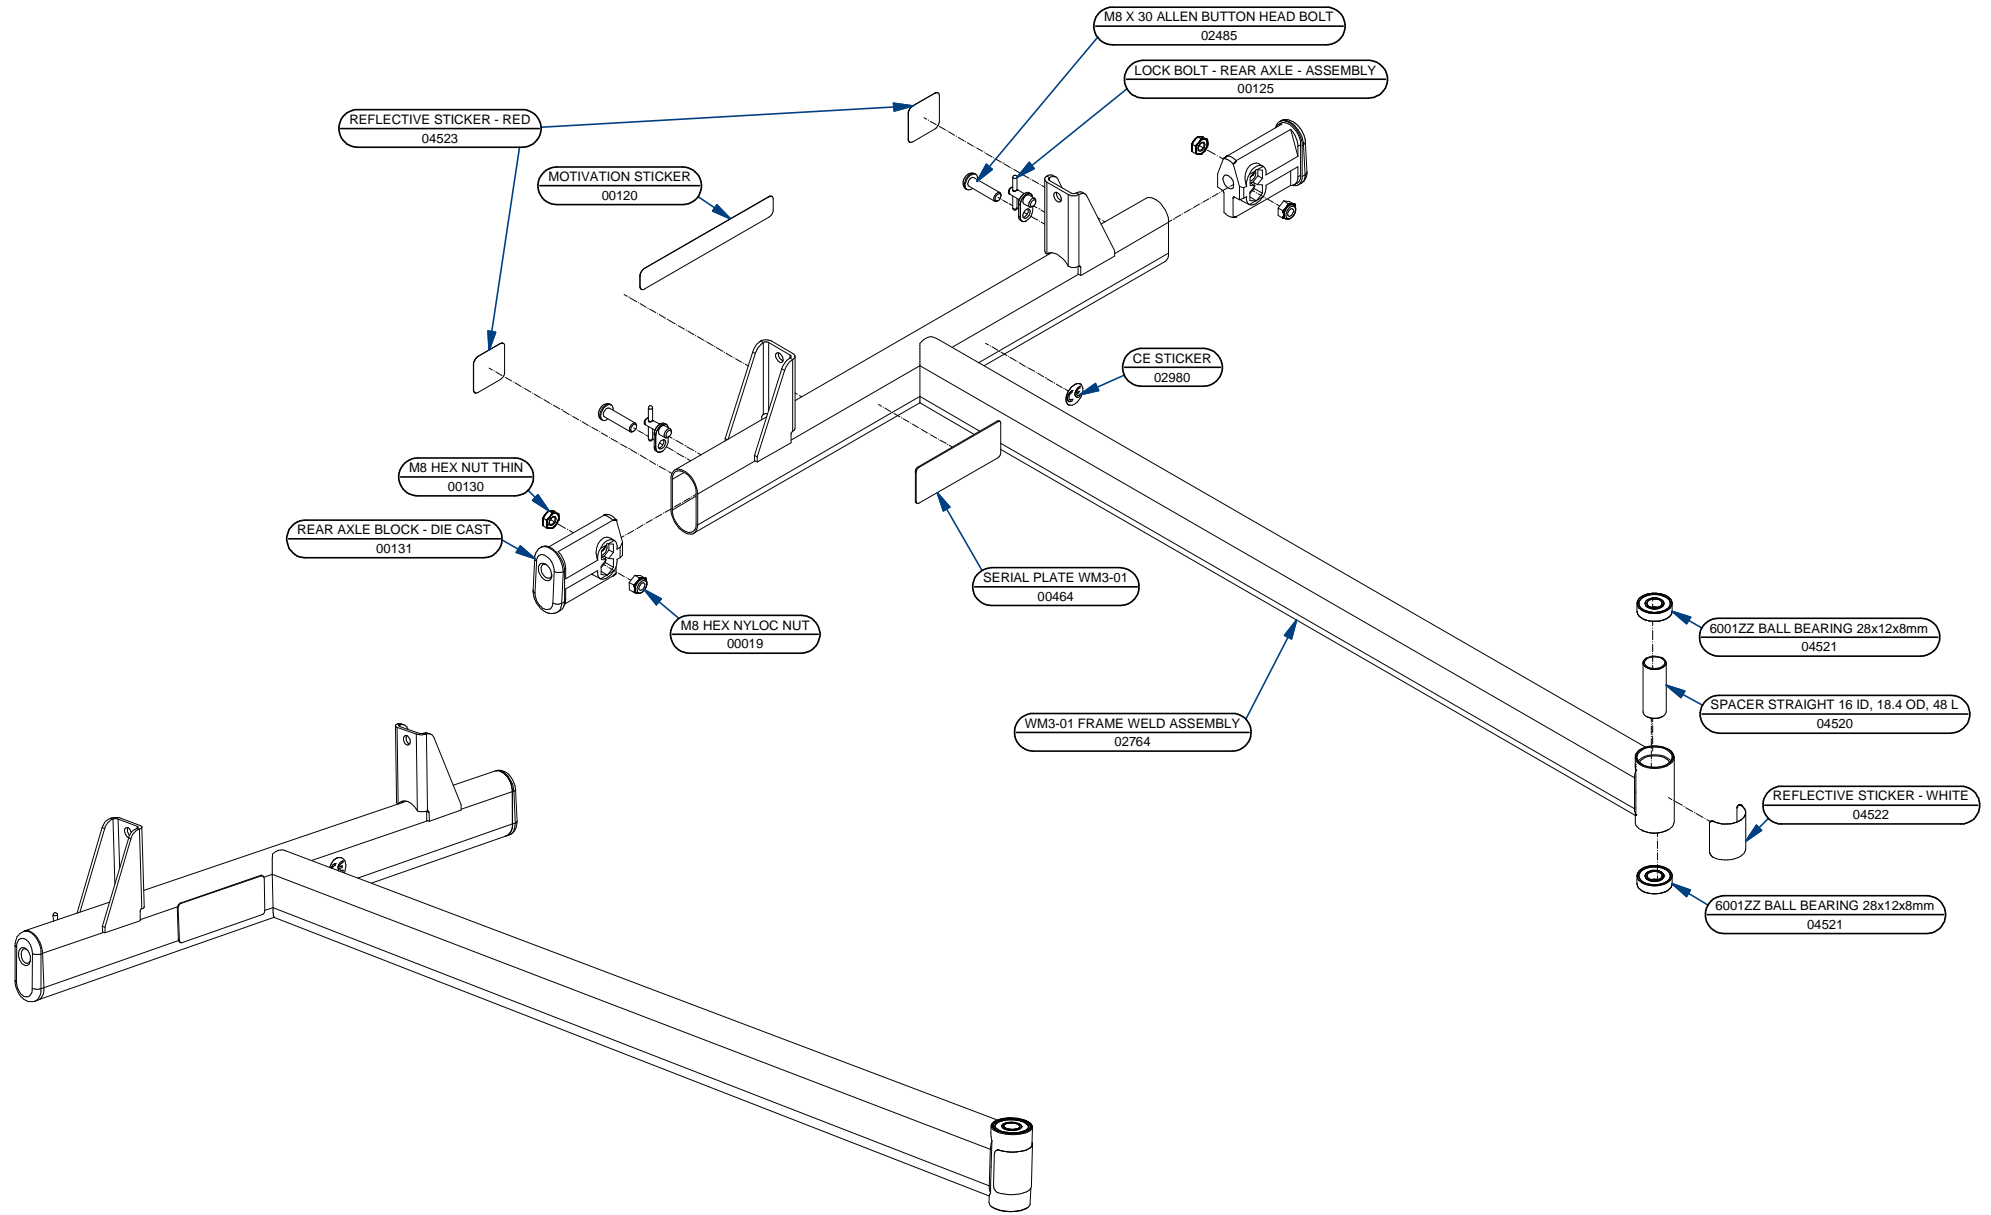

MOTIVATION ROUGH TERRAIN WHEELCHAIR

PT NR	TITLE
00002	REAR WHEEL 26" FINAL ASSEMBLY
01875	TOGGLE BRAKE GA (DIA 25) - L
01876	TOGGLE BRAKE GA (DIA 25) - R
02780	WM3-01 SEATING-BACKREST PRE-ASSEMBLY

PT NR	TITLE
00080	WM3-01 FRAME PRE-ASSEMBLY
00040	220 DIA CASTOR WHEEL/FORK ASSEMBLY
00060	WM3-01 FOOTREST ASSEMBLY

00071 WM3-01 FOOT PLATE WELD ASSEMBLY

00010 | BACKREST PUSH HANDLE TUBE ASSEMBLY

00906
CALF STRAP

00077
FOOTREST VERTICAL STRAP

01487
CUSHION ASSEMBLY - PU

00092
CUSHION COVER

00078
FOOTREST HORIZONTAL STRAP

00076
FOOTREST SUPPORT COVER

00466
LUMBO-SACRAL PAD

00013
CUSHION FOAM

00014
BACKREST COVER

CONTENTS

MOTIVATION ROUGH TERRAIN WHEELCHAIR COVER PAGE	1
ROUGH TERRAIN CHAIR - ASSEMBLY DETAILS [1 OF 2]	2
ROUGH TERRAIN CHAIR - ASSEMBLY DETAILS [2 OF 2]	3
ROUGH TERRAIN CHAIR FRAME - PRE-ASSEMBLY DETAILS	4
220MM DIA CASTOR WHEEL/FORK - ASSEMBLY DETAILS	5
DUAL FOOTREST - ASSEMBLY DETAILS	6
DUAL FOOTPLATE - SUB-ASSEMBLY DETAILS	7
ROUGH TERRAIN SEATING/BACKREST - PRE-ASSEMBLY DETAILS [1 OF 2]	8
ROUGH TERRAIN SEATING/BACKREST - PRE-ASSEMBLY DETAILS [2 OF 2]	9
SOLID BACKREST - FINAL ASSEMBLY DETAILS	10
BACKREST PUSH HANDLE TUBE - ASSEMBLY DETAILS	11
REAR WHEEL 26" - ASSEMBLY DETAILS	12
TOGGLE BRAKE LEFT (25MM CLAMP) - GENERAL ASSEMBLY	13
TOGGLE BRAKE RIGHT (25MM CLAMP) - GENERAL ASSEMBLY	14
ROUGH TERRAIN WHEELCHAIR - UPHOLSTERY DETAILS	15
TABLE OF CONTENTS	16