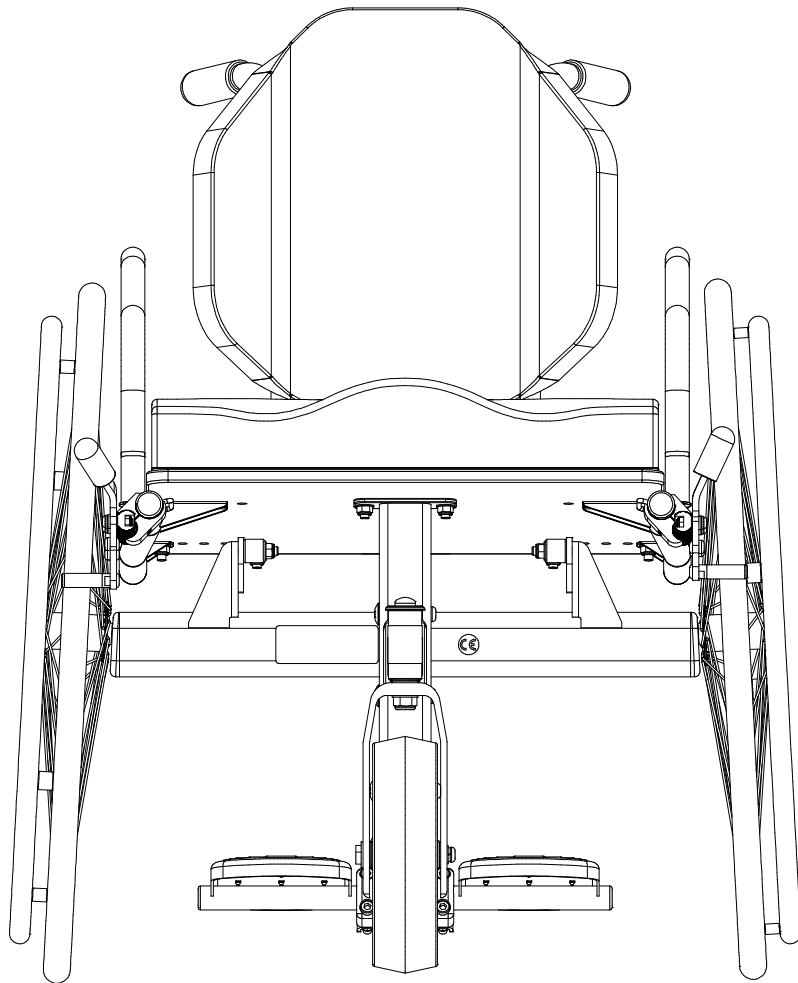

MOTIVATION ROUGH TERRAIN WHEELCHAIR

PT NR	TITLE
00002	REAR WHEEL 26" FINAL ASSEMBLY
01875	TOGGLE BRAKE GA (DIA 25) - L
01876	TOGGLE BRAKE GA (DIA 25) - R
02780	WM3-01 SEATING-BACKREST PRE-ASSEMBLY

PT NR	TITLE
00080	WM3-01 FRAME PRE-ASSEMBLY
00040	220 DIA CASTOR WHEEL/FORK ASSEMBLY
00060	WM3-01 FOOTREST ASSEMBLY

00071 WM3-01 FOOT PLATE WELD ASSEMBLY

00010 | BACKREST PUSH HANDLE TUBE ASSEMBLY

00906
CALF STRAP

00077
FOOTREST VERTICAL STRAP

01487
CUSHION ASSEMBLY - PU

00092
CUSHION COVER

00078
FOOTREST HORIZONTAL STRAP

00076
FOOTREST SUPPORT COVER

00466
LUMBO-SACRAL PAD

00013
CUSHION FOAM

00014
BACKREST COVER

CONTENTS

MOTIVATION ROUGH TERRAIN WHEELCHAIR COVER PAGE	1
ROUGH TERRAIN CHAIR - ASSEMBLY DETAILS [1 OF 2]	2
ROUGH TERRAIN CHAIR - ASSEMBLY DETAILS [2 OF 2]	3
ROUGH TERRAIN CHAIR FRAME - PRE-ASSEMBLY DETAILS	4
220MM DIA CASTOR WHEEL/FORK - ASSEMBLY DETAILS	5
DUAL FOOTREST - ASSEMBLY DETAILS	6
DUAL FOOTPLATE - SUB-ASSEMBLY DETAILS	7
ROUGH TERRAIN SEATING/BACKREST - PRE-ASSEMBLY DETAILS [1 OF 2]	8
ROUGH TERRAIN SEATING/BACKREST - PRE-ASSEMBLY DETAILS [2 OF 2]	9
SOLID BACKREST - FINAL ASSEMBLY DETAILS	10
BACKREST PUSH HANDLE TUBE - ASSEMBLY DETAILS	11
REAR WHEEL 26" - ASSEMBLY DETAILS	12
TOGGLE BRAKE LEFT (25MM CLAMP) - GENERAL ASSEMBLY	13
TOGGLE BRAKE RIGHT (25MM CLAMP) - GENERAL ASSEMBLY	14
ROUGH TERRAIN WHEELCHAIR - UPHOLSTERY DETAILS	15
TABLE OF CONTENTS	16