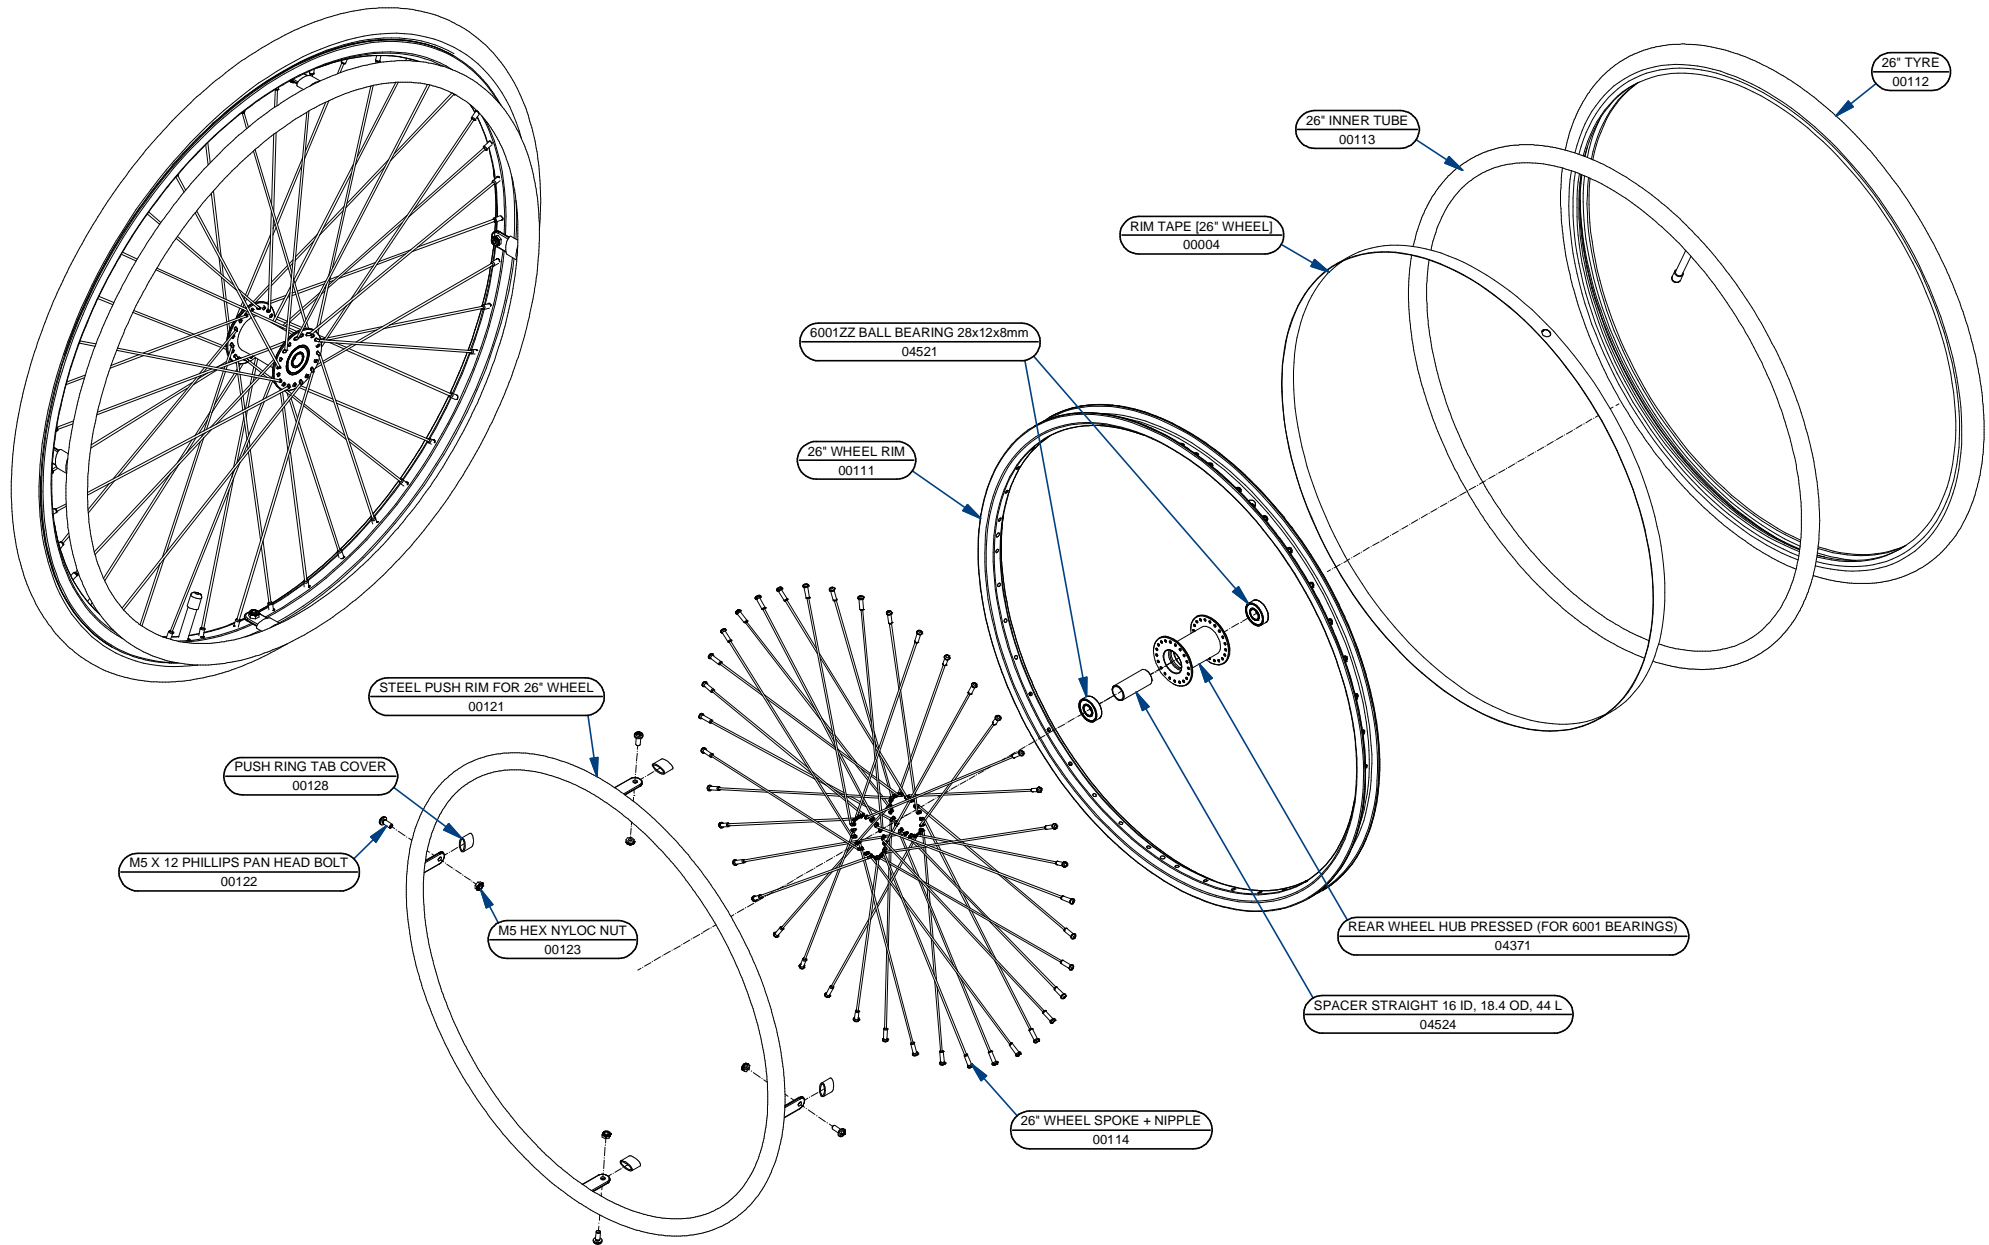

MOTIVATION ROUGH TERRAIN WHEELCHAIR

PT NR	TITLE
00002	REAR WHEEL 26" FINAL ASSEMBLY
01875	TOGGLE BRAKE GA (DIA 25) - L
01876	TOGGLE BRAKE GA (DIA 25) - R
02780	WM3-01 SEATING-BACKREST PRE-ASSEMBLY

PT NR	TITLE
00080	WM3-01 FRAME PRE-ASSEMBLY
00040	220 DIA CASTOR WHEEL/FORK ASSEMBLY
00060	WM3-01 FOOTREST ASSEMBLY

00071 WM3-01 FOOT PLATE WELD ASSEMBLY

00010 | BACKREST PUSH HANDLE TUBE ASSEMBLY

00906
CALF STRAP

00077
FOOTREST VERTICAL STRAP

01487
CUSHION ASSEMBLY - PU

00092
CUSHION COVER

00078
FOOTREST HORIZONTAL STRAP

00076
FOOTREST SUPPORT COVER

00466
LUMBO-SACRAL PAD

00013
CUSHION FOAM

00014
BACKREST COVER

CONTENTS

MOTIVATION ROUGH TERRAIN WHEELCHAIR COVER PAGE	1
ROUGH TERRAIN CHAIR - ASSEMBLY DETAILS [1 OF 2]	2
ROUGH TERRAIN CHAIR - ASSEMBLY DETAILS [2 OF 2]	3
ROUGH TERRAIN CHAIR FRAME - PRE-ASSEMBLY DETAILS	4
220MM DIA CASTOR WHEEL/FORK - ASSEMBLY DETAILS	5
DUAL FOOTREST - ASSEMBLY DETAILS	6
DUAL FOOTPLATE - SUB-ASSEMBLY DETAILS	7
ROUGH TERRAIN SEATING/BACKREST - PRE-ASSEMBLY DETAILS [1 OF 2]	8
ROUGH TERRAIN SEATING/BACKREST - PRE-ASSEMBLY DETAILS [2 OF 2]	9
SOLID BACKREST - FINAL ASSEMBLY DETAILS	10
BACKREST PUSH HANDLE TUBE - ASSEMBLY DETAILS	11
REAR WHEEL 26" - ASSEMBLY DETAILS	12
TOGGLE BRAKE LEFT (25MM CLAMP) - GENERAL ASSEMBLY	13
TOGGLE BRAKE RIGHT (25MM CLAMP) - GENERAL ASSEMBLY	14
ROUGH TERRAIN WHEELCHAIR - UPHOLSTERY DETAILS	15
TABLE OF CONTENTS	16