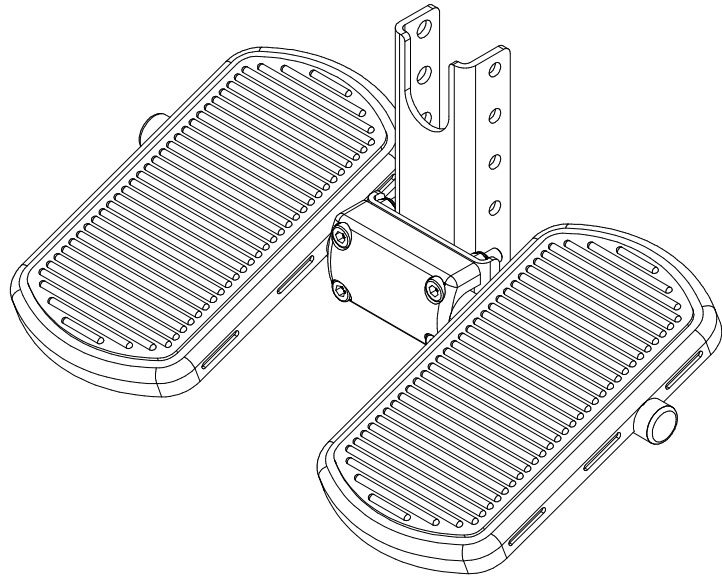

MOTIVATION ROUGH TERRAIN WHEELCHAIR

PT NR	TITLE
00002	REAR WHEEL 26" FINAL ASSEMBLY
01875	TOGGLE BRAKE GA (DIA 25) - L
01876	TOGGLE BRAKE GA (DIA 25) - R
02780	WM3-01 SEATING-BACKREST PRE-ASSEMBLY

PT NR	TITLE
00080	WM3-01 FRAME PRE-ASSEMBLY
00040	220 DIA CASTOR WHEEL/FORK ASSEMBLY
00060	WM3-01 FOOTREST ASSEMBLY

00071 WM3-01 FOOT PLATE WELD ASSEMBLY

00010 | BACKREST PUSH HANDLE TUBE ASSEMBLY

00906
CALF STRAP

00077
FOOTREST VERTICAL STRAP

01487
CUSHION ASSEMBLY - PU

00092
CUSHION COVER

00078
FOOTREST HORIZONTAL STRAP

00076
FOOTREST SUPPORT COVER

00466
LUMBO-SACRAL PAD

00013
CUSHION FOAM

00014
BACKREST COVER

CONTENTS

MOTIVATION ROUGH TERRAIN WHEELCHAIR COVER PAGE	1
ROUGH TERRAIN CHAIR - ASSEMBLY DETAILS [1 OF 2]	2
ROUGH TERRAIN CHAIR - ASSEMBLY DETAILS [2 OF 2]	3
ROUGH TERRAIN CHAIR FRAME - PRE-ASSEMBLY DETAILS	4
220MM DIA CASTOR WHEEL/FORK - ASSEMBLY DETAILS	5
DUAL FOOTREST - ASSEMBLY DETAILS	6
DUAL FOOTPLATE - SUB-ASSEMBLY DETAILS	7
ROUGH TERRAIN SEATING/BACKREST - PRE-ASSEMBLY DETAILS [1 OF 2]	8
ROUGH TERRAIN SEATING/BACKREST - PRE-ASSEMBLY DETAILS [2 OF 2]	9
SOLID BACKREST - FINAL ASSEMBLY DETAILS	10
BACKREST PUSH HANDLE TUBE - ASSEMBLY DETAILS	11
REAR WHEEL 26" - ASSEMBLY DETAILS	12
TOGGLE BRAKE LEFT (25MM CLAMP) - GENERAL ASSEMBLY	13
TOGGLE BRAKE RIGHT (25MM CLAMP) - GENERAL ASSEMBLY	14
ROUGH TERRAIN WHEELCHAIR - UPHOLSTERY DETAILS	15
TABLE OF CONTENTS	16