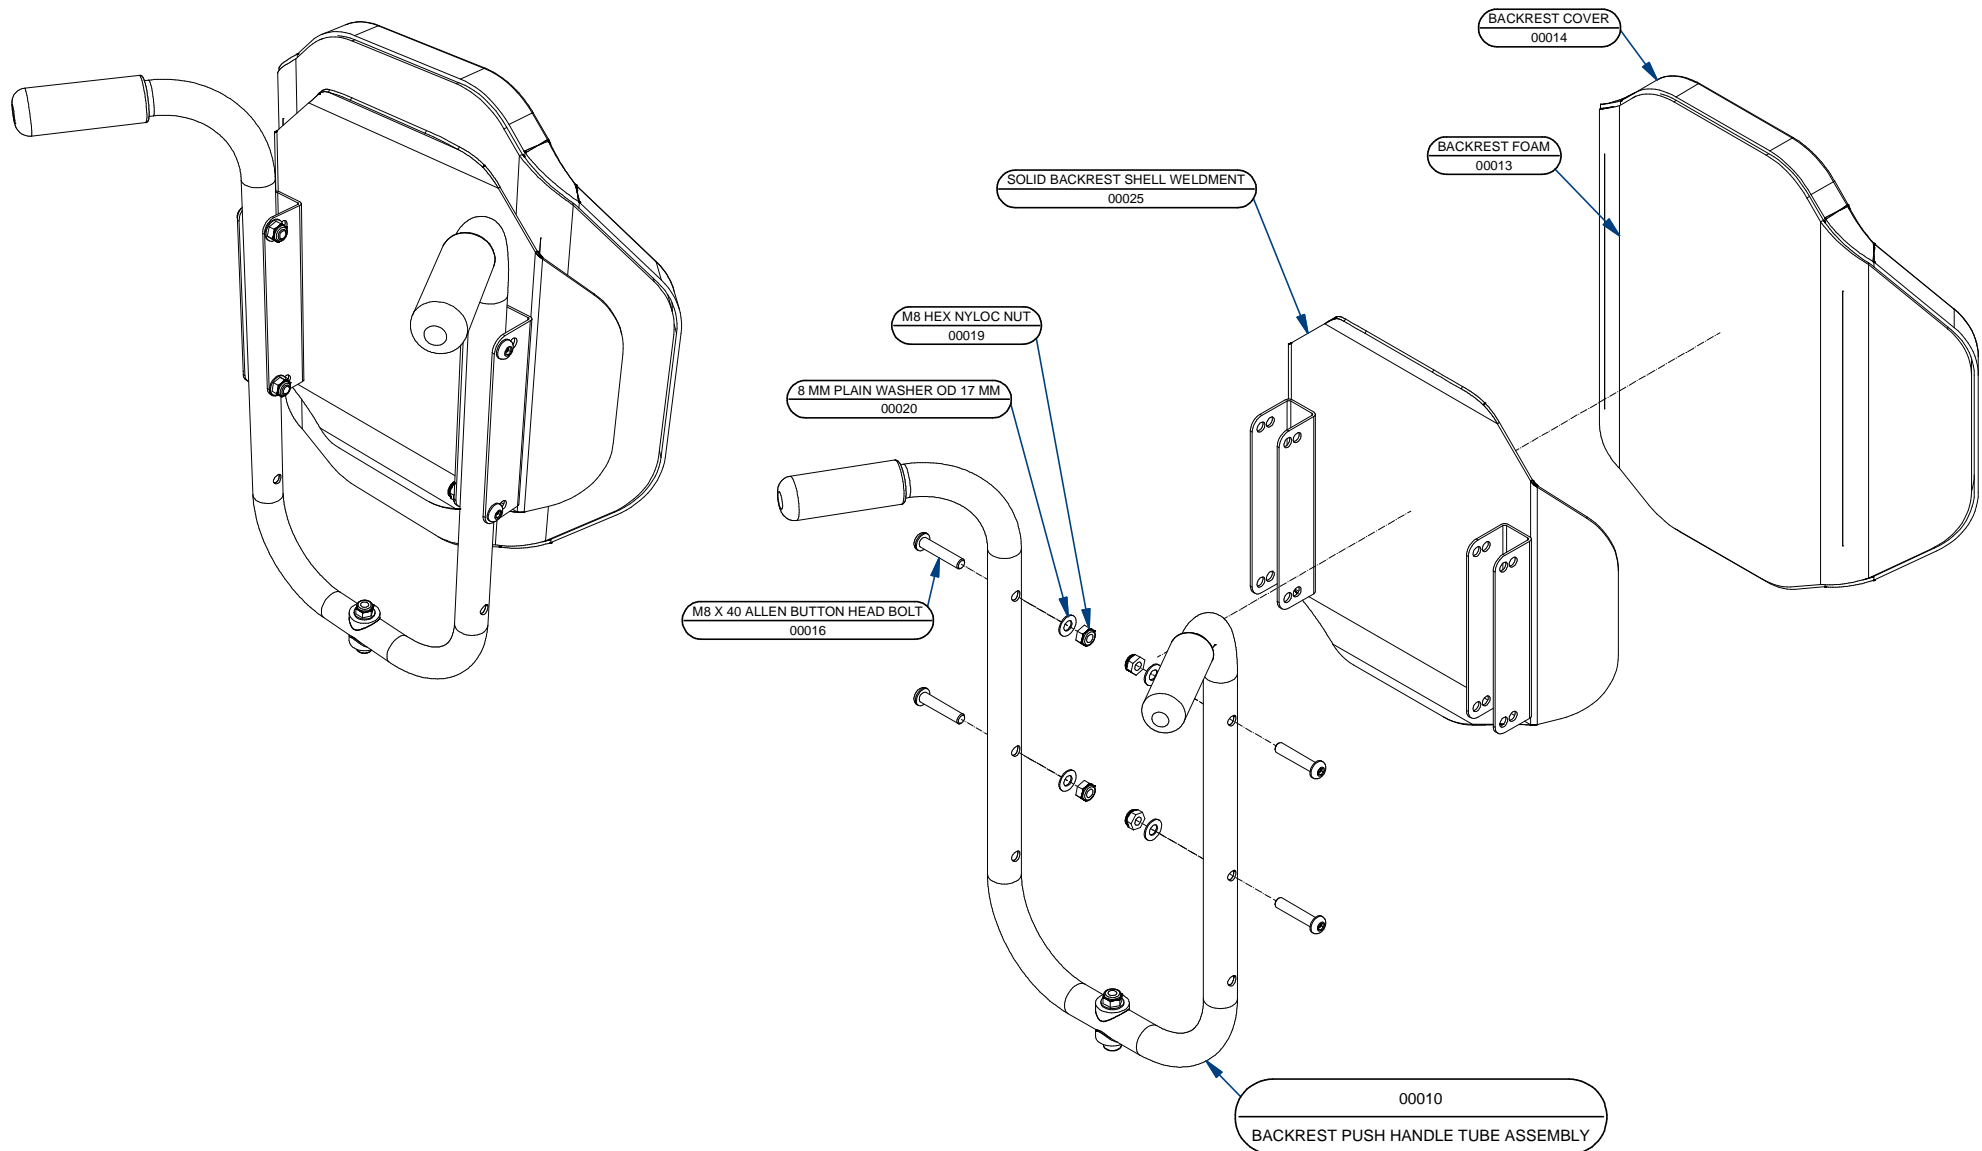

MOTIVATION ROUGH TERRAIN WHEELCHAIR

PT NR	TITLE
00002	REAR WHEEL 26" FINAL ASSEMBLY
01875	TOGGLE BRAKE GA (DIA 25) - L
01876	TOGGLE BRAKE GA (DIA 25) - R
02780	WM3-01 SEATING-BACKREST PRE-ASSEMBLY

PT NR	TITLE
00080	WM3-01 FRAME PRE-ASSEMBLY
00040	220 DIA CASTOR WHEEL/FORK ASSEMBLY
00060	WM3-01 FOOTREST ASSEMBLY

00071 WM3-01 FOOT PLATE WELD ASSEMBLY

00010 | BACKREST PUSH HANDLE TUBE ASSEMBLY

00906
CALF STRAP

00077
FOOTREST VERTICAL STRAP

01487
CUSHION ASSEMBLY - PU

00092
CUSHION COVER

00078
FOOTREST HORIZONTAL STRAP

00076
FOOTREST SUPPORT COVER

00466
LUMBO-SACRAL PAD

00013
CUSHION FOAM

00014
BACKREST COVER

CONTENTS

MOTIVATION ROUGH TERRAIN WHEELCHAIR COVER PAGE	1
ROUGH TERRAIN CHAIR - ASSEMBLY DETAILS [1 OF 2]	2
ROUGH TERRAIN CHAIR - ASSEMBLY DETAILS [2 OF 2]	3
ROUGH TERRAIN CHAIR FRAME - PRE-ASSEMBLY DETAILS	4
220MM DIA CASTOR WHEEL/FORK - ASSEMBLY DETAILS	5
DUAL FOOTREST - ASSEMBLY DETAILS	6
DUAL FOOTPLATE - SUB-ASSEMBLY DETAILS	7
ROUGH TERRAIN SEATING/BACKREST - PRE-ASSEMBLY DETAILS [1 OF 2]	8
ROUGH TERRAIN SEATING/BACKREST - PRE-ASSEMBLY DETAILS [2 OF 2]	9
SOLID BACKREST - FINAL ASSEMBLY DETAILS	10
BACKREST PUSH HANDLE TUBE - ASSEMBLY DETAILS	11
REAR WHEEL 26" - ASSEMBLY DETAILS	12
TOGGLE BRAKE LEFT (25MM CLAMP) - GENERAL ASSEMBLY	13
TOGGLE BRAKE RIGHT (25MM CLAMP) - GENERAL ASSEMBLY	14
ROUGH TERRAIN WHEELCHAIR - UPHOLSTERY DETAILS	15
TABLE OF CONTENTS	16