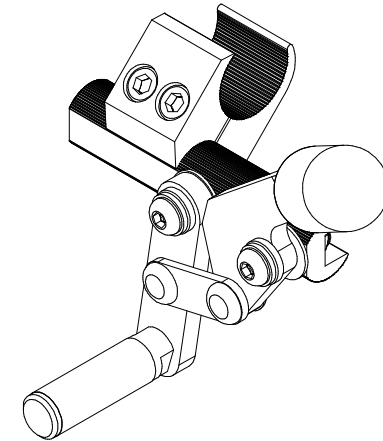

MOTIVATION ROUGH TERRAIN WHEELCHAIR

PT NR	TITLE
00002	REAR WHEEL 26" FINAL ASSEMBLY
01875	TOGGLE BRAKE GA (DIA 25) - L
01876	TOGGLE BRAKE GA (DIA 25) - R
02780	WM3-01 SEATING-BACKREST PRE-ASSEMBLY

PT NR	TITLE
00080	WM3-01 FRAME PRE-ASSEMBLY
00040	220 DIA CASTOR WHEEL/FORK ASSEMBLY
00060	WM3-01 FOOTREST ASSEMBLY

00071 WM3-01 FOOT PLATE WELD ASSEMBLY

00010 | BACKREST PUSH HANDLE TUBE ASSEMBLY

00906
CALF STRAP

00077
FOOTREST VERTICAL STRAP

01487
CUSHION ASSEMBLY - PU

00092
CUSHION COVER

00078
FOOTREST HORIZONTAL STRAP

00076
FOOTREST SUPPORT COVER

00466
LUMBO-SACRAL PAD

00013
CUSHION FOAM

00014
BACKREST COVER

CONTENTS

MOTIVATION ROUGH TERRAIN WHEELCHAIR COVER PAGE	1
ROUGH TERRAIN CHAIR - ASSEMBLY DETAILS [1 OF 2]	2
ROUGH TERRAIN CHAIR - ASSEMBLY DETAILS [2 OF 2]	3
ROUGH TERRAIN CHAIR FRAME - PRE-ASSEMBLY DETAILS	4
220MM DIA CASTOR WHEEL/FORK - ASSEMBLY DETAILS	5
DUAL FOOTREST - ASSEMBLY DETAILS	6
DUAL FOOTPLATE - SUB-ASSEMBLY DETAILS	7
ROUGH TERRAIN SEATING/BACKREST - PRE-ASSEMBLY DETAILS [1 OF 2]	8
ROUGH TERRAIN SEATING/BACKREST - PRE-ASSEMBLY DETAILS [2 OF 2]	9
SOLID BACKREST - FINAL ASSEMBLY DETAILS	10
BACKREST PUSH HANDLE TUBE - ASSEMBLY DETAILS	11
REAR WHEEL 26" - ASSEMBLY DETAILS	12
TOGGLE BRAKE LEFT (25MM CLAMP) - GENERAL ASSEMBLY	13
TOGGLE BRAKE RIGHT (25MM CLAMP) - GENERAL ASSEMBLY	14
ROUGH TERRAIN WHEELCHAIR - UPHOLSTERY DETAILS	15
TABLE OF CONTENTS	16