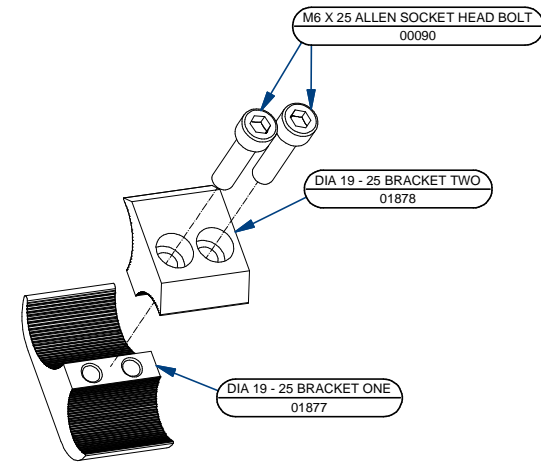

MOTIVATION ROUGH TERRAIN WHEELCHAIR

PT NR	TITLE
00002	REAR WHEEL 26" FINAL ASSEMBLY
01875	TOGGLE BRAKE GA (DIA 25) - L
01876	TOGGLE BRAKE GA (DIA 25) - R
02780	WM3-01 SEATING-BACKREST PRE-ASSEMBLY

PT NR	TITLE
00080	WM3-01 FRAME PRE-ASSEMBLY
00040	220 DIA CASTOR WHEEL/FORK ASSEMBLY
00060	WM3-01 FOOTREST ASSEMBLY

00071 WM3-01 FOOT PLATE WELD ASSEMBLY

00010 | BACKREST PUSH HANDLE TUBE ASSEMBLY

00906
CALF STRAP

00077
FOOTREST VERTICAL STRAP

01487
CUSHION ASSEMBLY - PU

00092
CUSHION COVER

00078
FOOTREST HORIZONTAL STRAP

00076
FOOTREST SUPPORT COVER

00466
LUMBO-SACRAL PAD

00013
CUSHION FOAM

00014
BACKREST COVER

CONTENTS

MOTIVATION ROUGH TERRAIN WHEELCHAIR COVER PAGE	1
ROUGH TERRAIN CHAIR - ASSEMBLY DETAILS [1 OF 2]	2
ROUGH TERRAIN CHAIR - ASSEMBLY DETAILS [2 OF 2]	3
ROUGH TERRAIN CHAIR FRAME - PRE-ASSEMBLY DETAILS	4
220MM DIA CASTOR WHEEL/FORK - ASSEMBLY DETAILS	5
DUAL FOOTREST - ASSEMBLY DETAILS	6
DUAL FOOTPLATE - SUB-ASSEMBLY DETAILS	7
ROUGH TERRAIN SEATING/BACKREST - PRE-ASSEMBLY DETAILS [1 OF 2]	8
ROUGH TERRAIN SEATING/BACKREST - PRE-ASSEMBLY DETAILS [2 OF 2]	9
SOLID BACKREST - FINAL ASSEMBLY DETAILS	10
BACKREST PUSH HANDLE TUBE - ASSEMBLY DETAILS	11
REAR WHEEL 26" - ASSEMBLY DETAILS	12
TOGGLE BRAKE LEFT (25MM CLAMP) - GENERAL ASSEMBLY	13
TOGGLE BRAKE RIGHT (25MM CLAMP) - GENERAL ASSEMBLY	14
ROUGH TERRAIN WHEELCHAIR - UPHOLSTERY DETAILS	15
TABLE OF CONTENTS	16