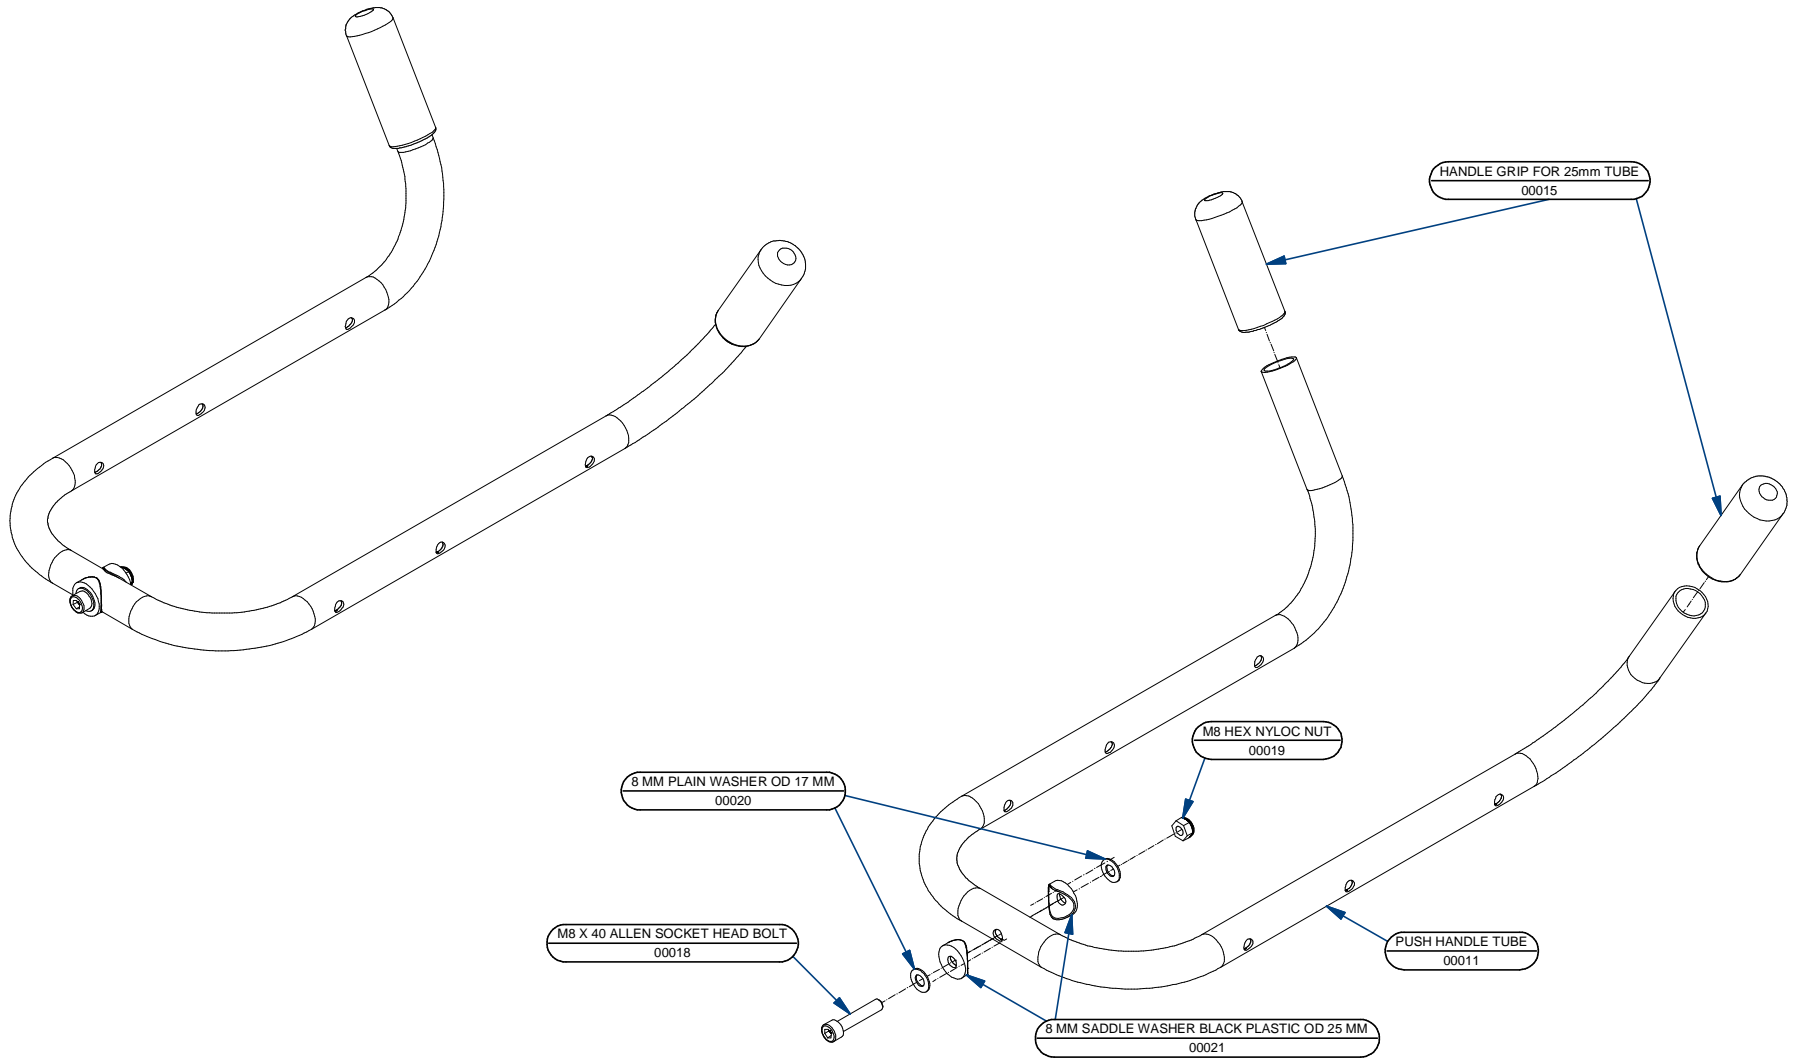

MOTIVATION ROUGH TERRAIN WHEELCHAIR

PT NR	TITLE
00002	REAR WHEEL 26" FINAL ASSEMBLY
01875	TOGGLE BRAKE GA (DIA 25) - L
01876	TOGGLE BRAKE GA (DIA 25) - R
02780	WM3-01 SEATING-BACKREST PRE-ASSEMBLY

PT NR	TITLE
00080	WM3-01 FRAME PRE-ASSEMBLY
00040	220 DIA CASTOR WHEEL/FORK ASSEMBLY
00060	WM3-01 FOOTREST ASSEMBLY

00071 WM3-01 FOOT PLATE WELD ASSEMBLY

00010 | BACKREST PUSH HANDLE TUBE ASSEMBLY

00906
CALF STRAP

00077
FOOTREST VERTICAL STRAP

01487
CUSHION ASSEMBLY - PU

00092
CUSHION COVER

00078
FOOTREST HORIZONTAL STRAP

00076
FOOTREST SUPPORT COVER

00466
LUMBO-SACRAL PAD

00013
CUSHION FOAM

00014
BACKREST COVER

CONTENTS

MOTIVATION ROUGH TERRAIN WHEELCHAIR COVER PAGE	1
ROUGH TERRAIN CHAIR - ASSEMBLY DETAILS [1 OF 2]	2
ROUGH TERRAIN CHAIR - ASSEMBLY DETAILS [2 OF 2]	3
ROUGH TERRAIN CHAIR FRAME - PRE-ASSEMBLY DETAILS	4
220MM DIA CASTOR WHEEL/FORK - ASSEMBLY DETAILS	5
DUAL FOOTREST - ASSEMBLY DETAILS	6
DUAL FOOTPLATE - SUB-ASSEMBLY DETAILS	7
ROUGH TERRAIN SEATING/BACKREST - PRE-ASSEMBLY DETAILS [1 OF 2]	8
ROUGH TERRAIN SEATING/BACKREST - PRE-ASSEMBLY DETAILS [2 OF 2]	9
SOLID BACKREST - FINAL ASSEMBLY DETAILS	10
BACKREST PUSH HANDLE TUBE - ASSEMBLY DETAILS	11
REAR WHEEL 26" - ASSEMBLY DETAILS	12
TOGGLE BRAKE LEFT (25MM CLAMP) - GENERAL ASSEMBLY	13
TOGGLE BRAKE RIGHT (25MM CLAMP) - GENERAL ASSEMBLY	14
ROUGH TERRAIN WHEELCHAIR - UPHOLSTERY DETAILS	15
TABLE OF CONTENTS	16