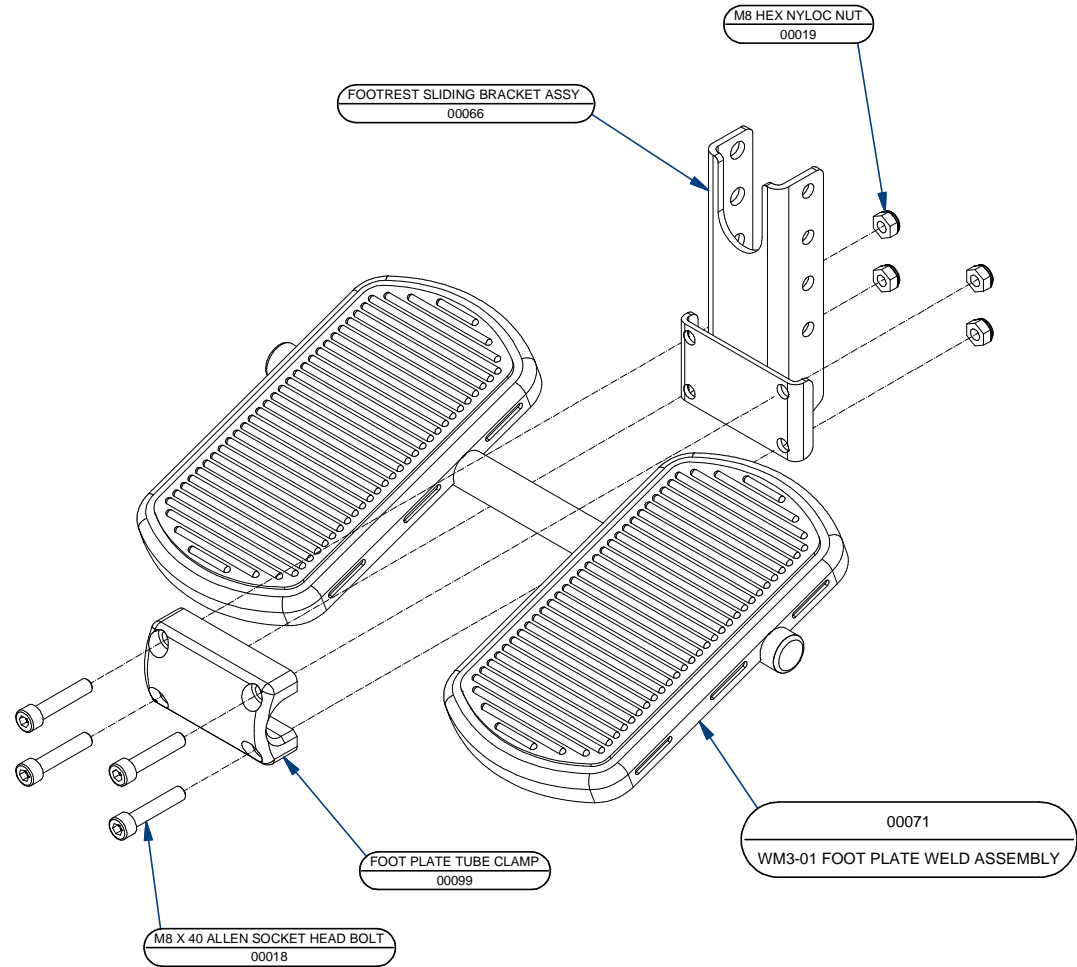

MOTIVATION ROUGH TERRAIN WHEELCHAIR

PT NR	TITLE
00002	REAR WHEEL 26" FINAL ASSEMBLY
01875	TOGGLE BRAKE GA (DIA 25) - L
01876	TOGGLE BRAKE GA (DIA 25) - R
02780	WM3-01 SEATING-BACKREST PRE-ASSEMBLY

PT NR	TITLE
00080	WM3-01 FRAME PRE-ASSEMBLY
00040	220 DIA CASTOR WHEEL/FORK ASSEMBLY
00060	WM3-01 FOOTREST ASSEMBLY

00071 WM3-01 FOOT PLATE WELD ASSEMBLY

00010 | BACKREST PUSH HANDLE TUBE ASSEMBLY

00906
CALF STRAP

00077
FOOTREST VERTICAL STRAP

01487
CUSHION ASSEMBLY - PU

00092
CUSHION COVER

00078
FOOTREST HORIZONTAL STRAP

00076
FOOTREST SUPPORT COVER

00466
LUMBO-SACRAL PAD

00013
CUSHION FOAM

00014
BACKREST COVER

CONTENTS

MOTIVATION ROUGH TERRAIN WHEELCHAIR COVER PAGE	1
ROUGH TERRAIN CHAIR - ASSEMBLY DETAILS [1 OF 2]	2
ROUGH TERRAIN CHAIR - ASSEMBLY DETAILS [2 OF 2]	3
ROUGH TERRAIN CHAIR FRAME - PRE-ASSEMBLY DETAILS	4
220MM DIA CASTOR WHEEL/FORK - ASSEMBLY DETAILS	5
DUAL FOOTREST - ASSEMBLY DETAILS	6
DUAL FOOTPLATE - SUB-ASSEMBLY DETAILS	7
ROUGH TERRAIN SEATING/BACKREST - PRE-ASSEMBLY DETAILS [1 OF 2]	8
ROUGH TERRAIN SEATING/BACKREST - PRE-ASSEMBLY DETAILS [2 OF 2]	9
SOLID BACKREST - FINAL ASSEMBLY DETAILS	10
BACKREST PUSH HANDLE TUBE - ASSEMBLY DETAILS	11
REAR WHEEL 26" - ASSEMBLY DETAILS	12
TOGGLE BRAKE LEFT (25MM CLAMP) - GENERAL ASSEMBLY	13
TOGGLE BRAKE RIGHT (25MM CLAMP) - GENERAL ASSEMBLY	14
ROUGH TERRAIN WHEELCHAIR - UPHOLSTERY DETAILS	15
TABLE OF CONTENTS	16