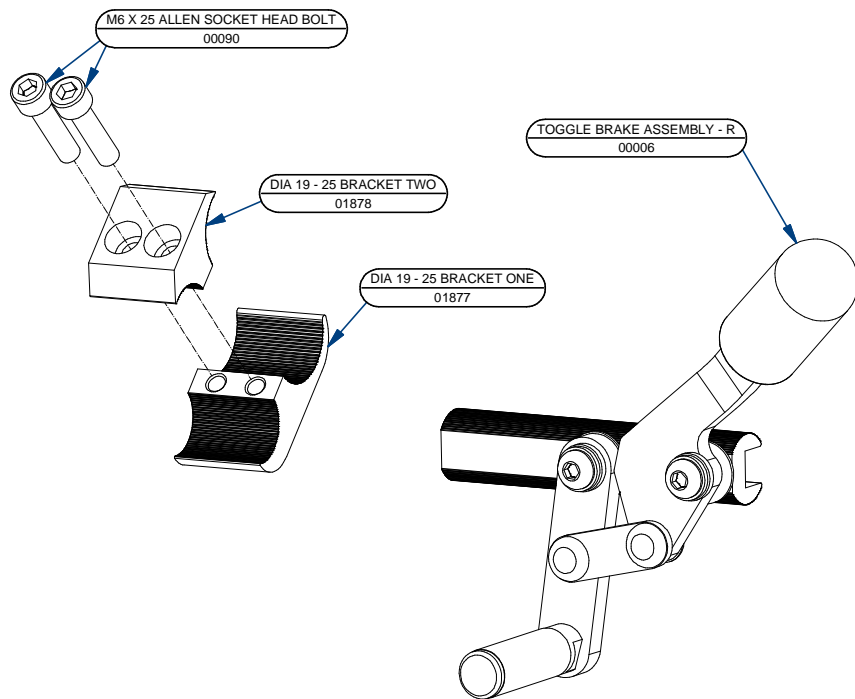

MOTIVATION ROUGH TERRAIN WHEELCHAIR

PT NR	TITLE
00002	REAR WHEEL 26" FINAL ASSEMBLY
01875	TOGGLE BRAKE GA (DIA 25) - L
01876	TOGGLE BRAKE GA (DIA 25) - R
02780	WM3-01 SEATING-BACKREST PRE-ASSEMBLY

PT NR	TITLE
00080	WM3-01 FRAME PRE-ASSEMBLY
00040	220 DIA CASTOR WHEEL/FORK ASSEMBLY
00060	WM3-01 FOOTREST ASSEMBLY

00071 WM3-01 FOOT PLATE WELD ASSEMBLY

00010 | BACKREST PUSH HANDLE TUBE ASSEMBLY

00906
CALF STRAP

00077
FOOTREST VERTICAL STRAP

01487
CUSHION ASSEMBLY - PU

00092
CUSHION COVER

00078
FOOTREST HORIZONTAL STRAP

00076
FOOTREST SUPPORT COVER

00466
LUMBO-SACRAL PAD

00013
CUSHION FOAM

00014
BACKREST COVER

CONTENTS

MOTIVATION ROUGH TERRAIN WHEELCHAIR COVER PAGE	1
ROUGH TERRAIN CHAIR - ASSEMBLY DETAILS [1 OF 2]	2
ROUGH TERRAIN CHAIR - ASSEMBLY DETAILS [2 OF 2]	3
ROUGH TERRAIN CHAIR FRAME - PRE-ASSEMBLY DETAILS	4
220MM DIA CASTOR WHEEL/FORK - ASSEMBLY DETAILS	5
DUAL FOOTREST - ASSEMBLY DETAILS	6
DUAL FOOTPLATE - SUB-ASSEMBLY DETAILS	7
ROUGH TERRAIN SEATING/BACKREST - PRE-ASSEMBLY DETAILS [1 OF 2]	8
ROUGH TERRAIN SEATING/BACKREST - PRE-ASSEMBLY DETAILS [2 OF 2]	9
SOLID BACKREST - FINAL ASSEMBLY DETAILS	10
BACKREST PUSH HANDLE TUBE - ASSEMBLY DETAILS	11
REAR WHEEL 26" - ASSEMBLY DETAILS	12
TOGGLE BRAKE LEFT (25MM CLAMP) - GENERAL ASSEMBLY	13
TOGGLE BRAKE RIGHT (25MM CLAMP) - GENERAL ASSEMBLY	14
ROUGH TERRAIN WHEELCHAIR - UPHOLSTERY DETAILS	15
TABLE OF CONTENTS	16