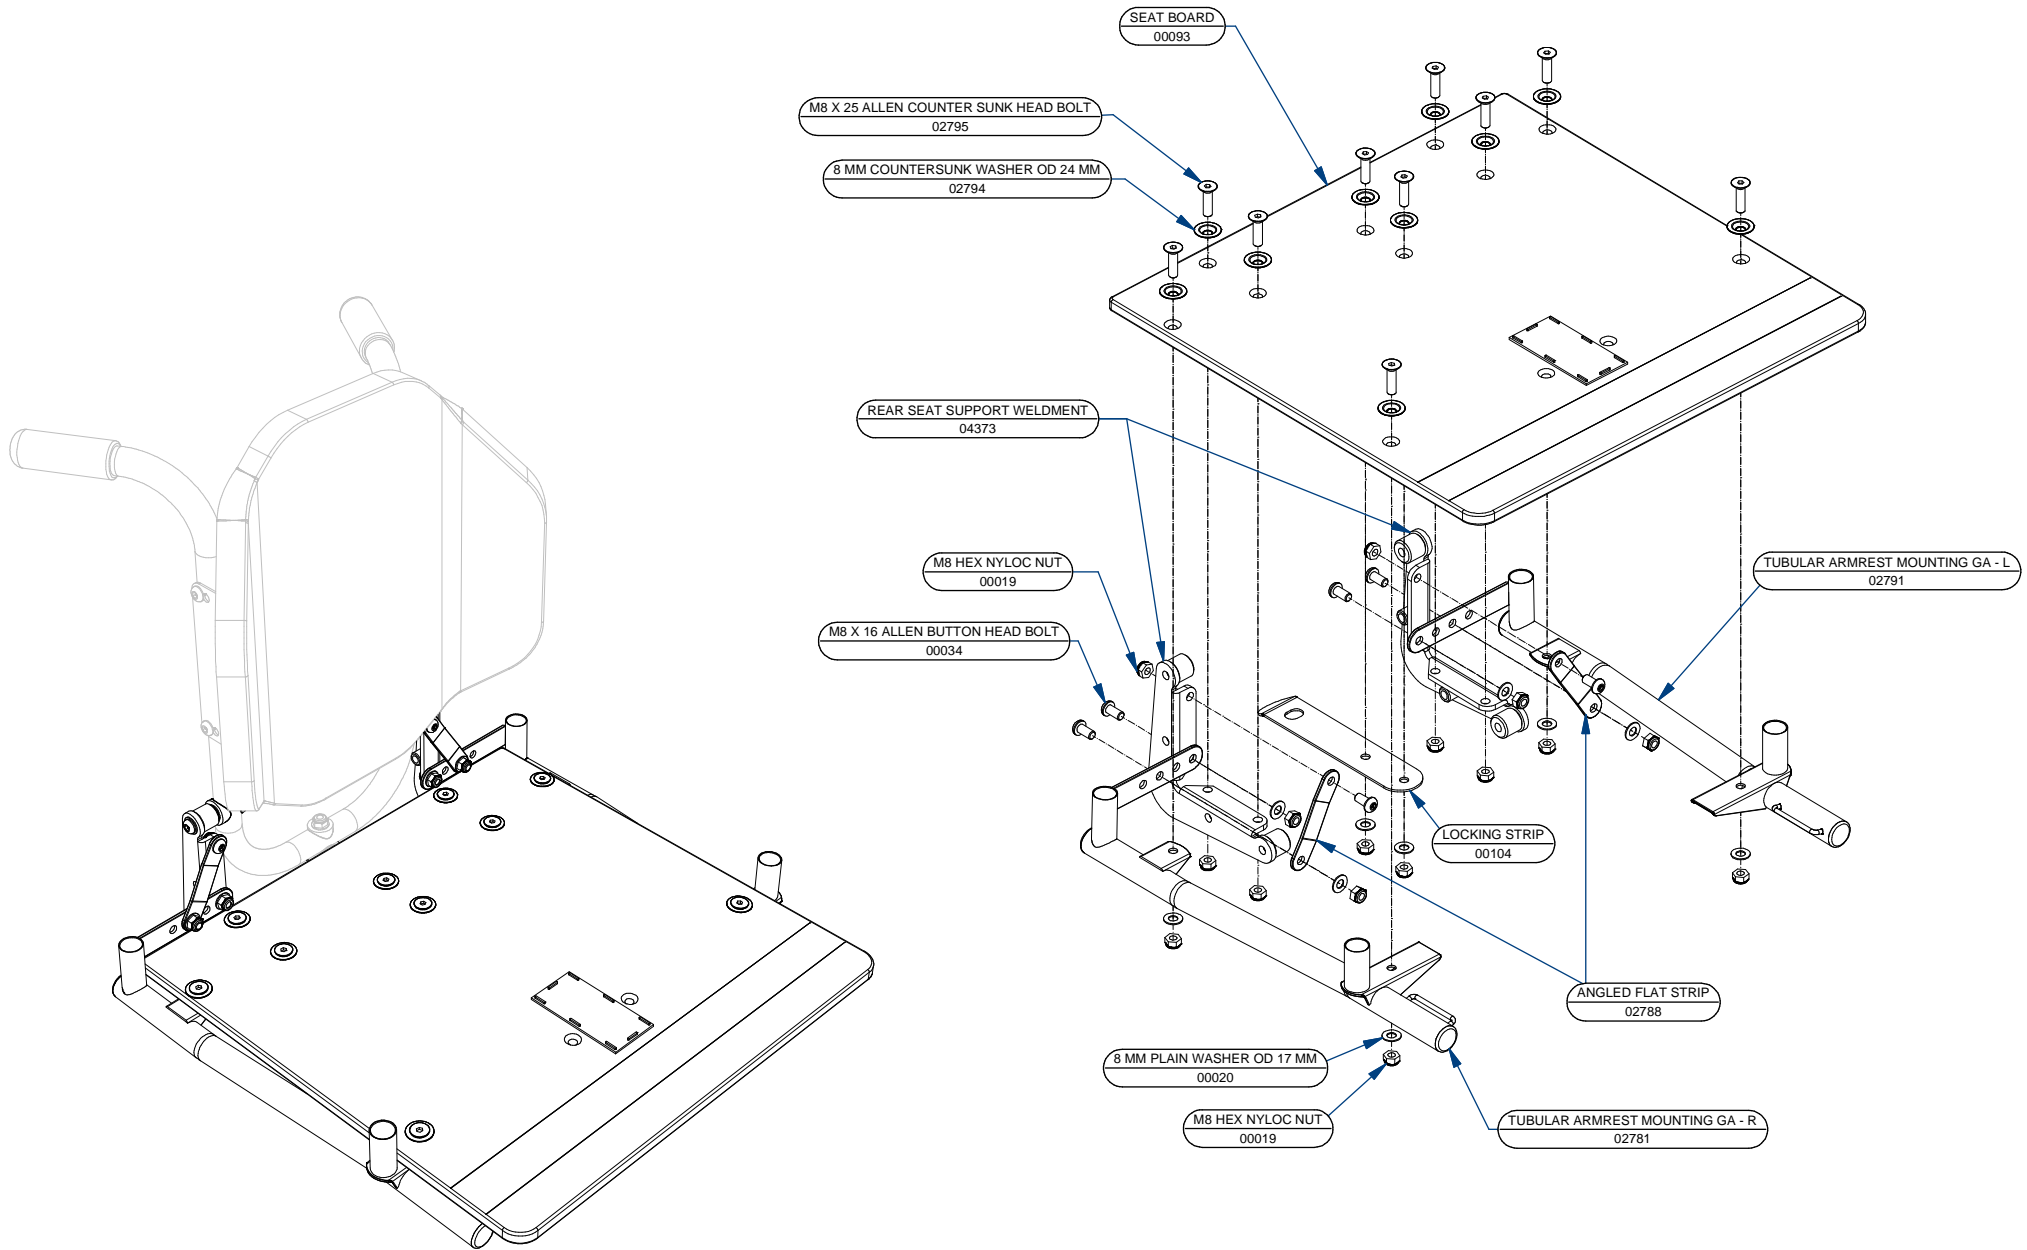

MOTIVATION ROUGH TERRAIN WHEELCHAIR

PT NR	TITLE
00002	REAR WHEEL 26" FINAL ASSEMBLY
01875	TOGGLE BRAKE GA (DIA 25) - L
01876	TOGGLE BRAKE GA (DIA 25) - R
02780	WM3-01 SEATING-BACKREST PRE-ASSEMBLY

PT NR	TITLE
00080	WM3-01 FRAME PRE-ASSEMBLY
00040	220 DIA CASTOR WHEEL/FORK ASSEMBLY
00060	WM3-01 FOOTREST ASSEMBLY

00071 WM3-01 FOOT PLATE WELD ASSEMBLY

00010 | BACKREST PUSH HANDLE TUBE ASSEMBLY

00906
CALF STRAP

00077
FOOTREST VERTICAL STRAP

01487
CUSHION ASSEMBLY - PU

00092
CUSHION COVER

00078
FOOTREST HORIZONTAL STRAP

00076
FOOTREST SUPPORT COVER

00466
LUMBO-SACRAL PAD

00013
CUSHION FOAM

00014
BACKREST COVER

CONTENTS

MOTIVATION ROUGH TERRAIN WHEELCHAIR COVER PAGE	1
ROUGH TERRAIN CHAIR - ASSEMBLY DETAILS [1 OF 2]	2
ROUGH TERRAIN CHAIR - ASSEMBLY DETAILS [2 OF 2]	3
ROUGH TERRAIN CHAIR FRAME - PRE-ASSEMBLY DETAILS	4
220MM DIA CASTOR WHEEL/FORK - ASSEMBLY DETAILS	5
DUAL FOOTREST - ASSEMBLY DETAILS	6
DUAL FOOTPLATE - SUB-ASSEMBLY DETAILS	7
ROUGH TERRAIN SEATING/BACKREST - PRE-ASSEMBLY DETAILS [1 OF 2]	8
ROUGH TERRAIN SEATING/BACKREST - PRE-ASSEMBLY DETAILS [2 OF 2]	9
SOLID BACKREST - FINAL ASSEMBLY DETAILS	10
BACKREST PUSH HANDLE TUBE - ASSEMBLY DETAILS	11
REAR WHEEL 26" - ASSEMBLY DETAILS	12
TOGGLE BRAKE LEFT (25MM CLAMP) - GENERAL ASSEMBLY	13
TOGGLE BRAKE RIGHT (25MM CLAMP) - GENERAL ASSEMBLY	14
ROUGH TERRAIN WHEELCHAIR - UPHOLSTERY DETAILS	15
TABLE OF CONTENTS	16