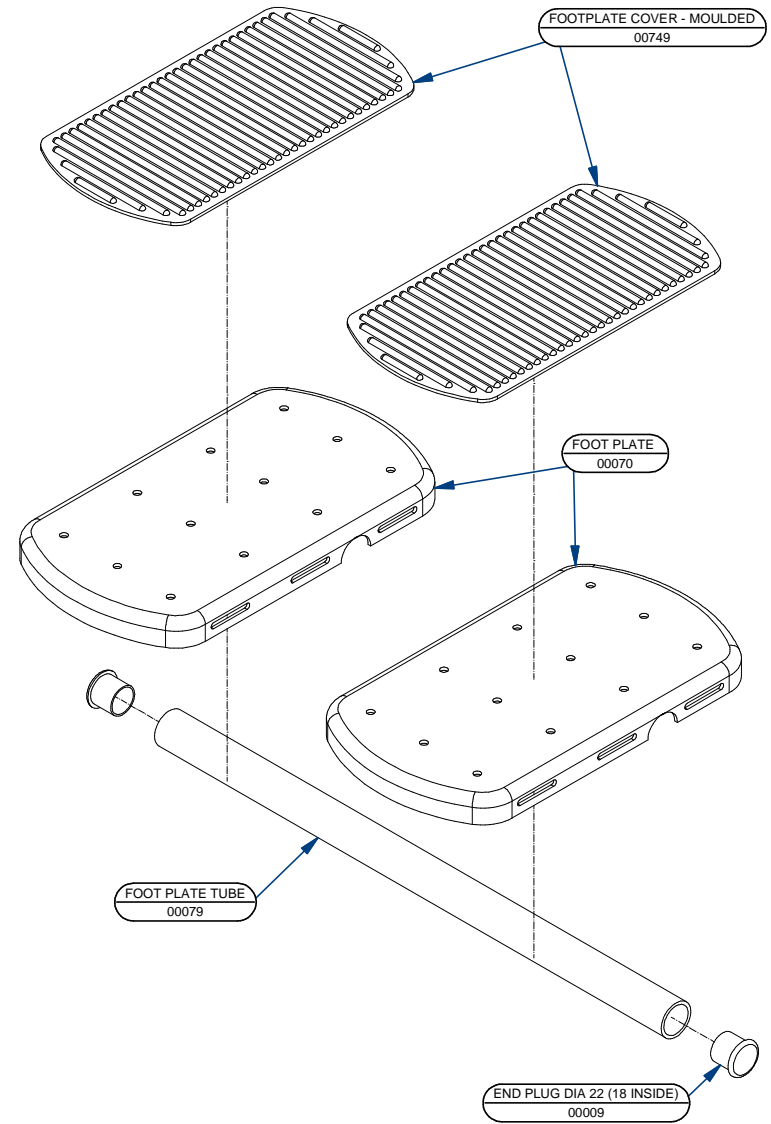

MOTIVATION ROUGH TERRAIN WHEELCHAIR

PT NR	TITLE
00002	REAR WHEEL 26" FINAL ASSEMBLY
01875	TOGGLE BRAKE GA (DIA 25) - L
01876	TOGGLE BRAKE GA (DIA 25) - R
02780	WM3-01 SEATING-BACKREST PRE-ASSEMBLY

PT NR	TITLE
00080	WM3-01 FRAME PRE-ASSEMBLY
00040	220 DIA CASTOR WHEEL/FORK ASSEMBLY
00060	WM3-01 FOOTREST ASSEMBLY

00071 WM3-01 FOOT PLATE WELD ASSEMBLY

00010 | BACKREST PUSH HANDLE TUBE ASSEMBLY

00906
CALF STRAP

00077
FOOTREST VERTICAL STRAP

01487
CUSHION ASSEMBLY - PU

00092
CUSHION COVER

00078
FOOTREST HORIZONTAL STRAP

00076
FOOTREST SUPPORT COVER

00466
LUMBO-SACRAL PAD

00013
CUSHION FOAM

00014
BACKREST COVER

CONTENTS

MOTIVATION ROUGH TERRAIN WHEELCHAIR COVER PAGE	1
ROUGH TERRAIN CHAIR - ASSEMBLY DETAILS [1 OF 2]	2
ROUGH TERRAIN CHAIR - ASSEMBLY DETAILS [2 OF 2]	3
ROUGH TERRAIN CHAIR FRAME - PRE-ASSEMBLY DETAILS	4
220MM DIA CASTOR WHEEL/FORK - ASSEMBLY DETAILS	5
DUAL FOOTREST - ASSEMBLY DETAILS	6
DUAL FOOTPLATE - SUB-ASSEMBLY DETAILS	7
ROUGH TERRAIN SEATING/BACKREST - PRE-ASSEMBLY DETAILS [1 OF 2]	8
ROUGH TERRAIN SEATING/BACKREST - PRE-ASSEMBLY DETAILS [2 OF 2]	9
SOLID BACKREST - FINAL ASSEMBLY DETAILS	10
BACKREST PUSH HANDLE TUBE - ASSEMBLY DETAILS	11
REAR WHEEL 26" - ASSEMBLY DETAILS	12
TOGGLE BRAKE LEFT (25MM CLAMP) - GENERAL ASSEMBLY	13
TOGGLE BRAKE RIGHT (25MM CLAMP) - GENERAL ASSEMBLY	14
ROUGH TERRAIN WHEELCHAIR - UPHOLSTERY DETAILS	15
TABLE OF CONTENTS	16