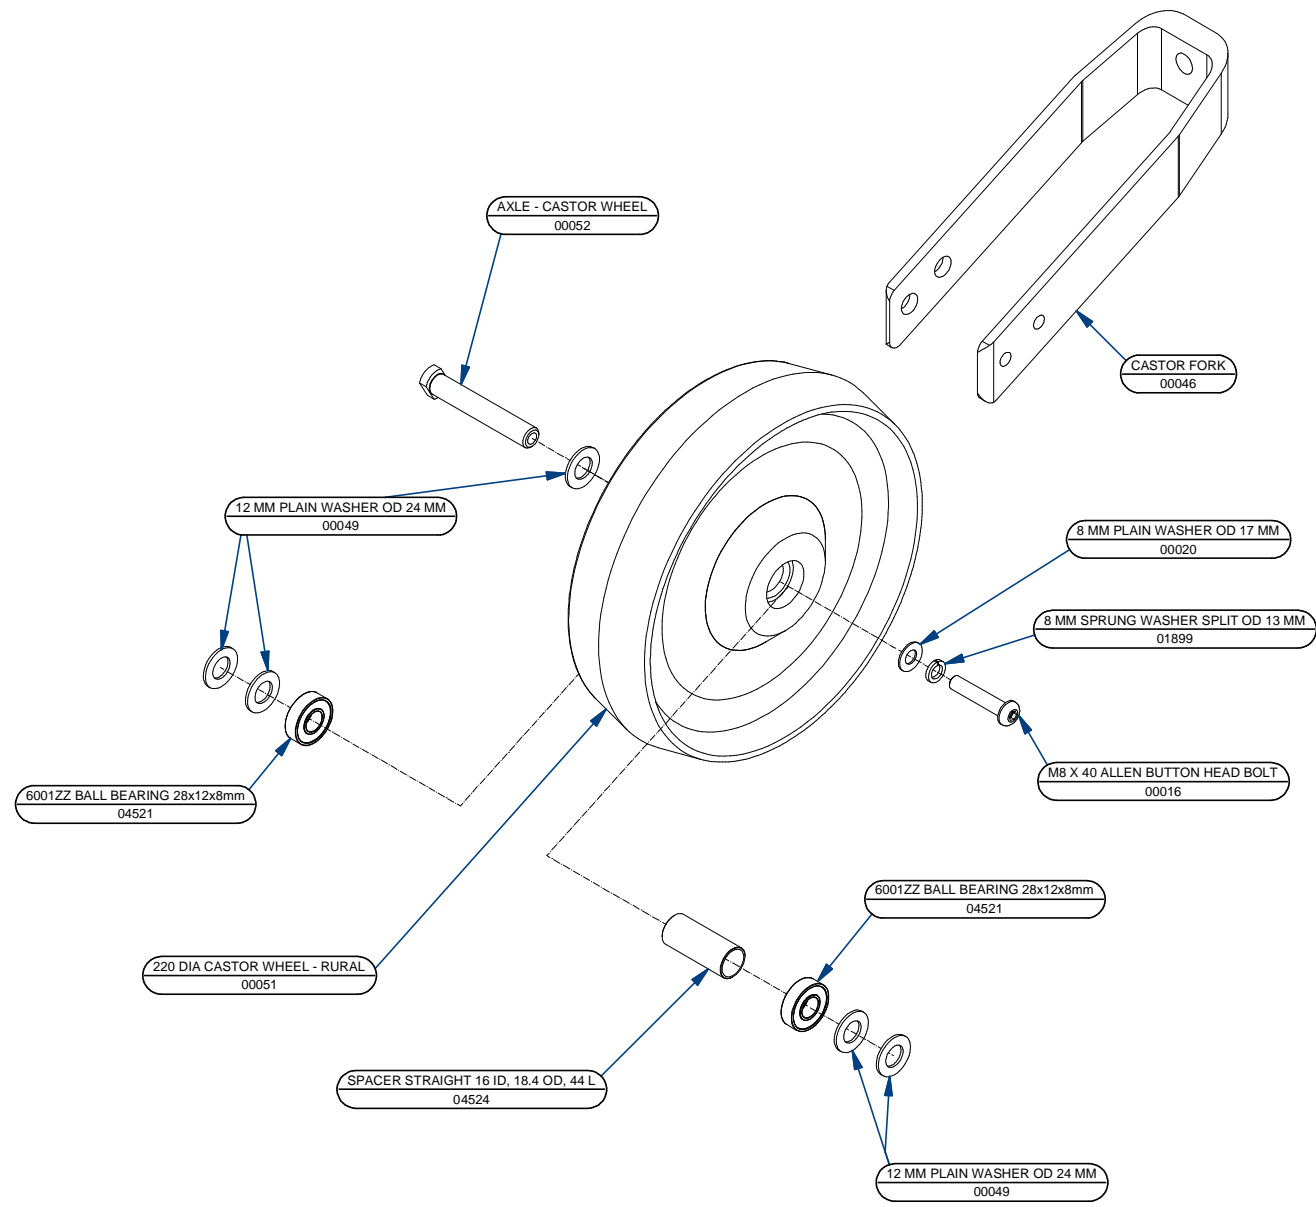

MOTIVATION ROUGH TERRAIN WHEELCHAIR

PT NR	TITLE
00002	REAR WHEEL 26" FINAL ASSEMBLY
01875	TOGGLE BRAKE GA (DIA 25) - L
01876	TOGGLE BRAKE GA (DIA 25) - R
02780	WM3-01 SEATING-BACKREST PRE-ASSEMBLY

PT NR	TITLE
00080	WM3-01 FRAME PRE-ASSEMBLY
00040	220 DIA CASTOR WHEEL/FORK ASSEMBLY
00060	WM3-01 FOOTREST ASSEMBLY

00071 WM3-01 FOOT PLATE WELD ASSEMBLY

00010 | BACKREST PUSH HANDLE TUBE ASSEMBLY

00906
CALF STRAP

00077
FOOTREST VERTICAL STRAP

01487
CUSHION ASSEMBLY - PU

00092
CUSHION COVER

00078
FOOTREST HORIZONTAL STRAP

00076
FOOTREST SUPPORT COVER

00466
LUMBO-SACRAL PAD

00013
CUSHION FOAM

00014
BACKREST COVER

CONTENTS

MOTIVATION ROUGH TERRAIN WHEELCHAIR COVER PAGE	1
ROUGH TERRAIN CHAIR - ASSEMBLY DETAILS [1 OF 2]	2
ROUGH TERRAIN CHAIR - ASSEMBLY DETAILS [2 OF 2]	3
ROUGH TERRAIN CHAIR FRAME - PRE-ASSEMBLY DETAILS	4
220MM DIA CASTOR WHEEL/FORK - ASSEMBLY DETAILS	5
DUAL FOOTREST - ASSEMBLY DETAILS	6
DUAL FOOTPLATE - SUB-ASSEMBLY DETAILS	7
ROUGH TERRAIN SEATING/BACKREST - PRE-ASSEMBLY DETAILS [1 OF 2]	8
ROUGH TERRAIN SEATING/BACKREST - PRE-ASSEMBLY DETAILS [2 OF 2]	9
SOLID BACKREST - FINAL ASSEMBLY DETAILS	10
BACKREST PUSH HANDLE TUBE - ASSEMBLY DETAILS	11
REAR WHEEL 26" - ASSEMBLY DETAILS	12
TOGGLE BRAKE LEFT (25MM CLAMP) - GENERAL ASSEMBLY	13
TOGGLE BRAKE RIGHT (25MM CLAMP) - GENERAL ASSEMBLY	14
ROUGH TERRAIN WHEELCHAIR - UPHOLSTERY DETAILS	15
TABLE OF CONTENTS	16