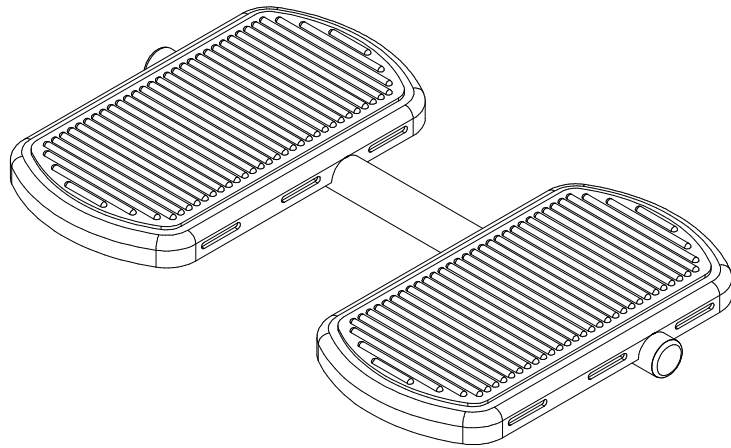

MOTIVATION ROUGH TERRAIN WHEELCHAIR

PT NR	TITLE
00002	REAR WHEEL 26" FINAL ASSEMBLY
01875	TOGGLE BRAKE GA (DIA 25) - L
01876	TOGGLE BRAKE GA (DIA 25) - R
02780	WM3-01 SEATING-BACKREST PRE-ASSEMBLY

PT NR	TITLE
00080	WM3-01 FRAME PRE-ASSEMBLY
00040	220 DIA CASTOR WHEEL/FORK ASSEMBLY
00060	WM3-01 FOOTREST ASSEMBLY

00071 WM3-01 FOOT PLATE WELD ASSEMBLY

00010 | BACKREST PUSH HANDLE TUBE ASSEMBLY

00906
CALF STRAP

00077
FOOTREST VERTICAL STRAP

01487
CUSHION ASSEMBLY - PU

00092
CUSHION COVER

00078
FOOTREST HORIZONTAL STRAP

00076
FOOTREST SUPPORT COVER

00466
LUMBO-SACRAL PAD

00013
CUSHION FOAM

00014
BACKREST COVER

CONTENTS

MOTIVATION ROUGH TERRAIN WHEELCHAIR COVER PAGE	1
ROUGH TERRAIN CHAIR - ASSEMBLY DETAILS [1 OF 2]	2
ROUGH TERRAIN CHAIR - ASSEMBLY DETAILS [2 OF 2]	3
ROUGH TERRAIN CHAIR FRAME - PRE-ASSEMBLY DETAILS	4
220MM DIA CASTOR WHEEL/FORK - ASSEMBLY DETAILS	5
DUAL FOOTREST - ASSEMBLY DETAILS	6
DUAL FOOTPLATE - SUB-ASSEMBLY DETAILS	7
ROUGH TERRAIN SEATING/BACKREST - PRE-ASSEMBLY DETAILS [1 OF 2]	8
ROUGH TERRAIN SEATING/BACKREST - PRE-ASSEMBLY DETAILS [2 OF 2]	9
SOLID BACKREST - FINAL ASSEMBLY DETAILS	10
BACKREST PUSH HANDLE TUBE - ASSEMBLY DETAILS	11
REAR WHEEL 26" - ASSEMBLY DETAILS	12
TOGGLE BRAKE LEFT (25MM CLAMP) - GENERAL ASSEMBLY	13
TOGGLE BRAKE RIGHT (25MM CLAMP) - GENERAL ASSEMBLY	14
ROUGH TERRAIN WHEELCHAIR - UPHOLSTERY DETAILS	15
TABLE OF CONTENTS	16