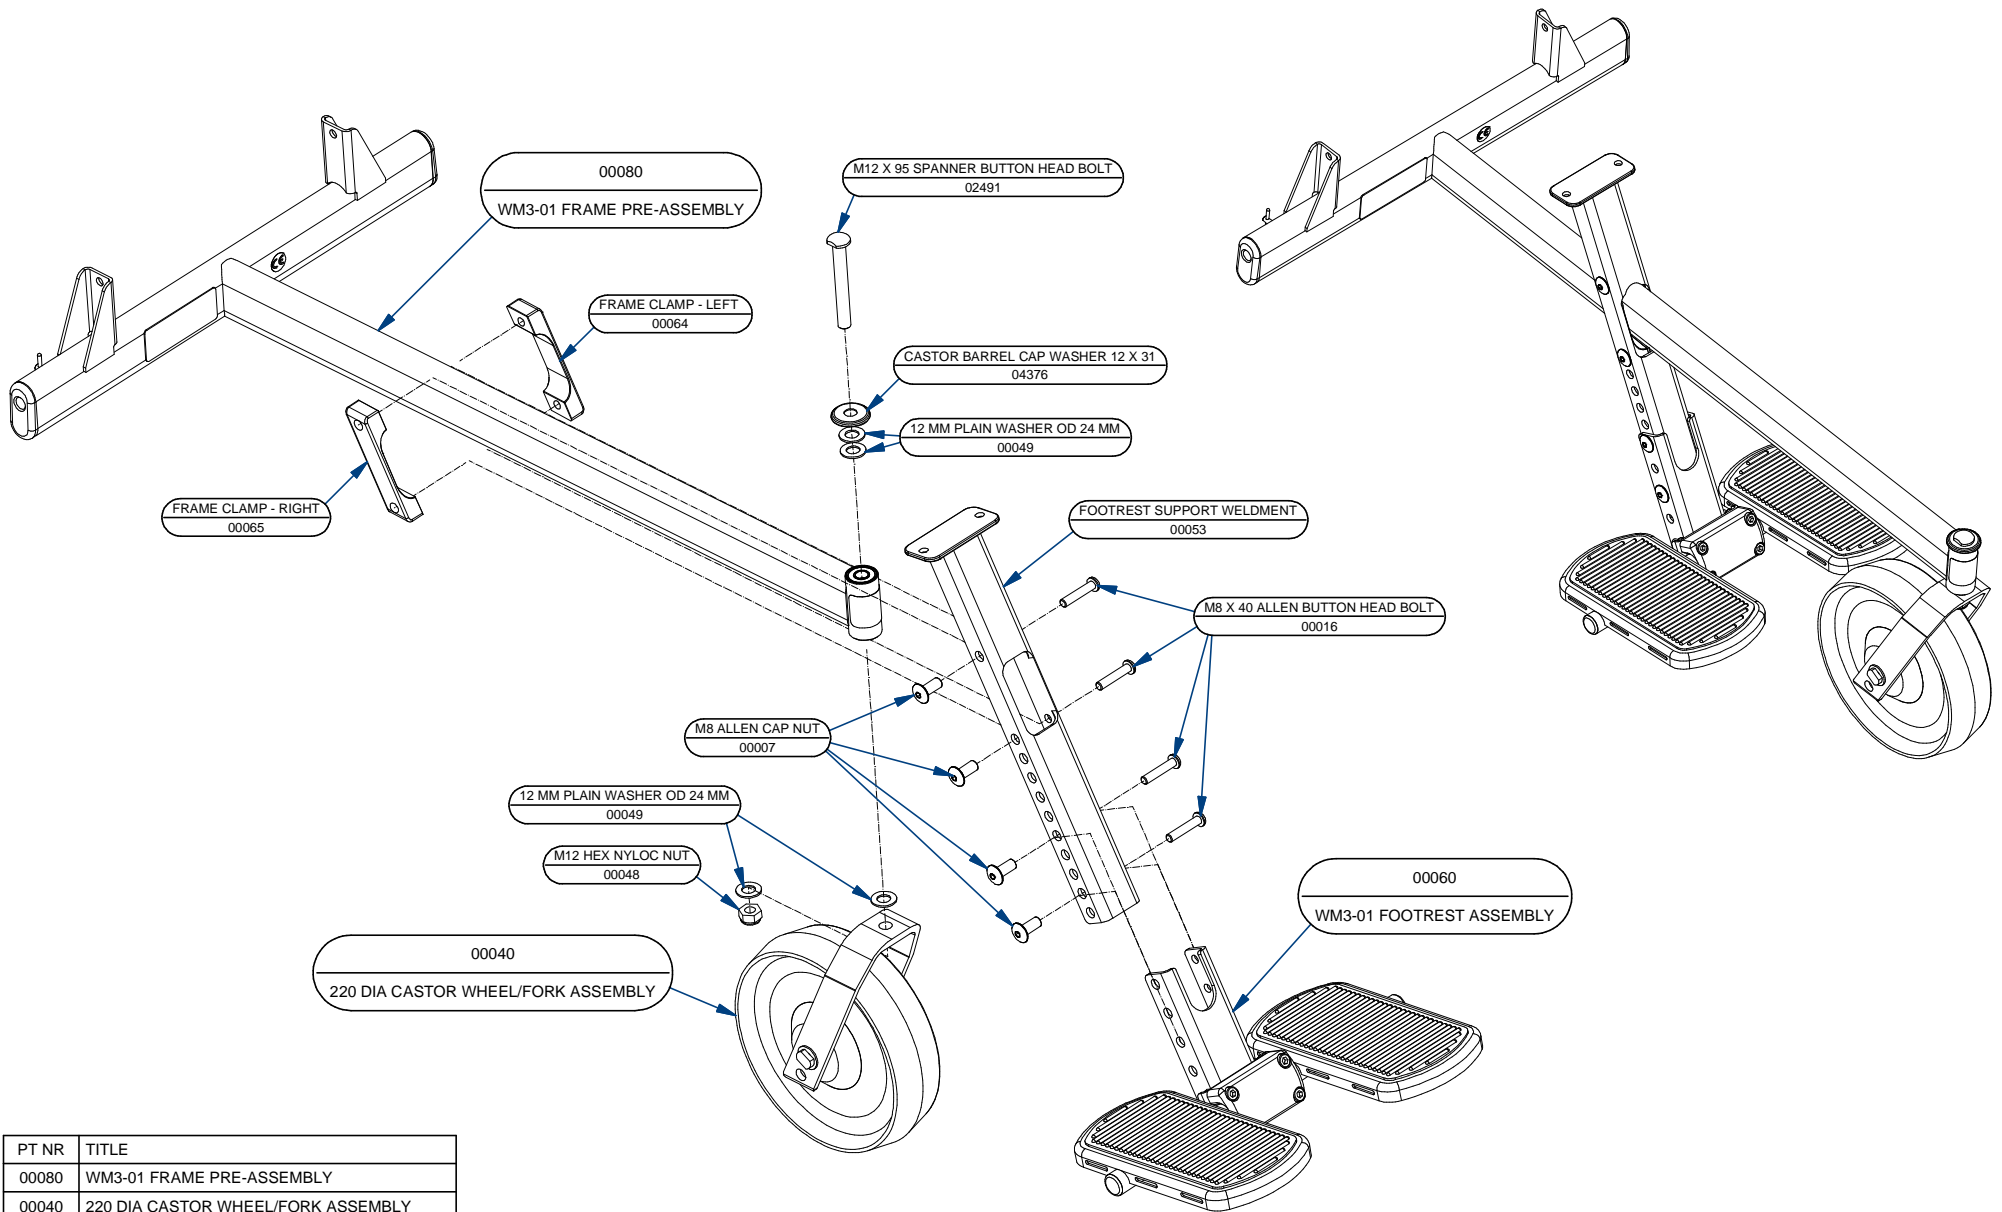

MOTIVATION ROUGH TERRAIN WHEELCHAIR

PT NR	TITLE
00002	REAR WHEEL 26" FINAL ASSEMBLY
01875	TOGGLE BRAKE GA (DIA 25) - L
01876	TOGGLE BRAKE GA (DIA 25) - R
02780	WM3-01 SEATING-BACKREST PRE-ASSEMBLY

PT NR	TITLE
00080	WM3-01 FRAME PRE-ASSEMBLY
00040	220 DIA CASTOR WHEEL/FORK ASSEMBLY
00060	WM3-01 FOOTREST ASSEMBLY

00071 WM3-01 FOOT PLATE WELD ASSEMBLY

00010 | BACKREST PUSH HANDLE TUBE ASSEMBLY

00906
CALF STRAP

00077
FOOTREST VERTICAL STRAP

01487
CUSHION ASSEMBLY - PU

00092
CUSHION COVER

00078
FOOTREST HORIZONTAL STRAP

00076
FOOTREST SUPPORT COVER

00466
LUMBO-SACRAL PAD

00013
CUSHION FOAM

00014
BACKREST COVER

CONTENTS

MOTIVATION ROUGH TERRAIN WHEELCHAIR COVER PAGE	1
ROUGH TERRAIN CHAIR - ASSEMBLY DETAILS [1 OF 2]	2
ROUGH TERRAIN CHAIR - ASSEMBLY DETAILS [2 OF 2]	3
ROUGH TERRAIN CHAIR FRAME - PRE-ASSEMBLY DETAILS	4
220MM DIA CASTOR WHEEL/FORK - ASSEMBLY DETAILS	5
DUAL FOOTREST - ASSEMBLY DETAILS	6
DUAL FOOTPLATE - SUB-ASSEMBLY DETAILS	7
ROUGH TERRAIN SEATING/BACKREST - PRE-ASSEMBLY DETAILS [1 OF 2]	8
ROUGH TERRAIN SEATING/BACKREST - PRE-ASSEMBLY DETAILS [2 OF 2]	9
SOLID BACKREST - FINAL ASSEMBLY DETAILS	10
BACKREST PUSH HANDLE TUBE - ASSEMBLY DETAILS	11
REAR WHEEL 26" - ASSEMBLY DETAILS	12
TOGGLE BRAKE LEFT (25MM CLAMP) - GENERAL ASSEMBLY	13
TOGGLE BRAKE RIGHT (25MM CLAMP) - GENERAL ASSEMBLY	14
ROUGH TERRAIN WHEELCHAIR - UPHOLSTERY DETAILS	15
TABLE OF CONTENTS	16