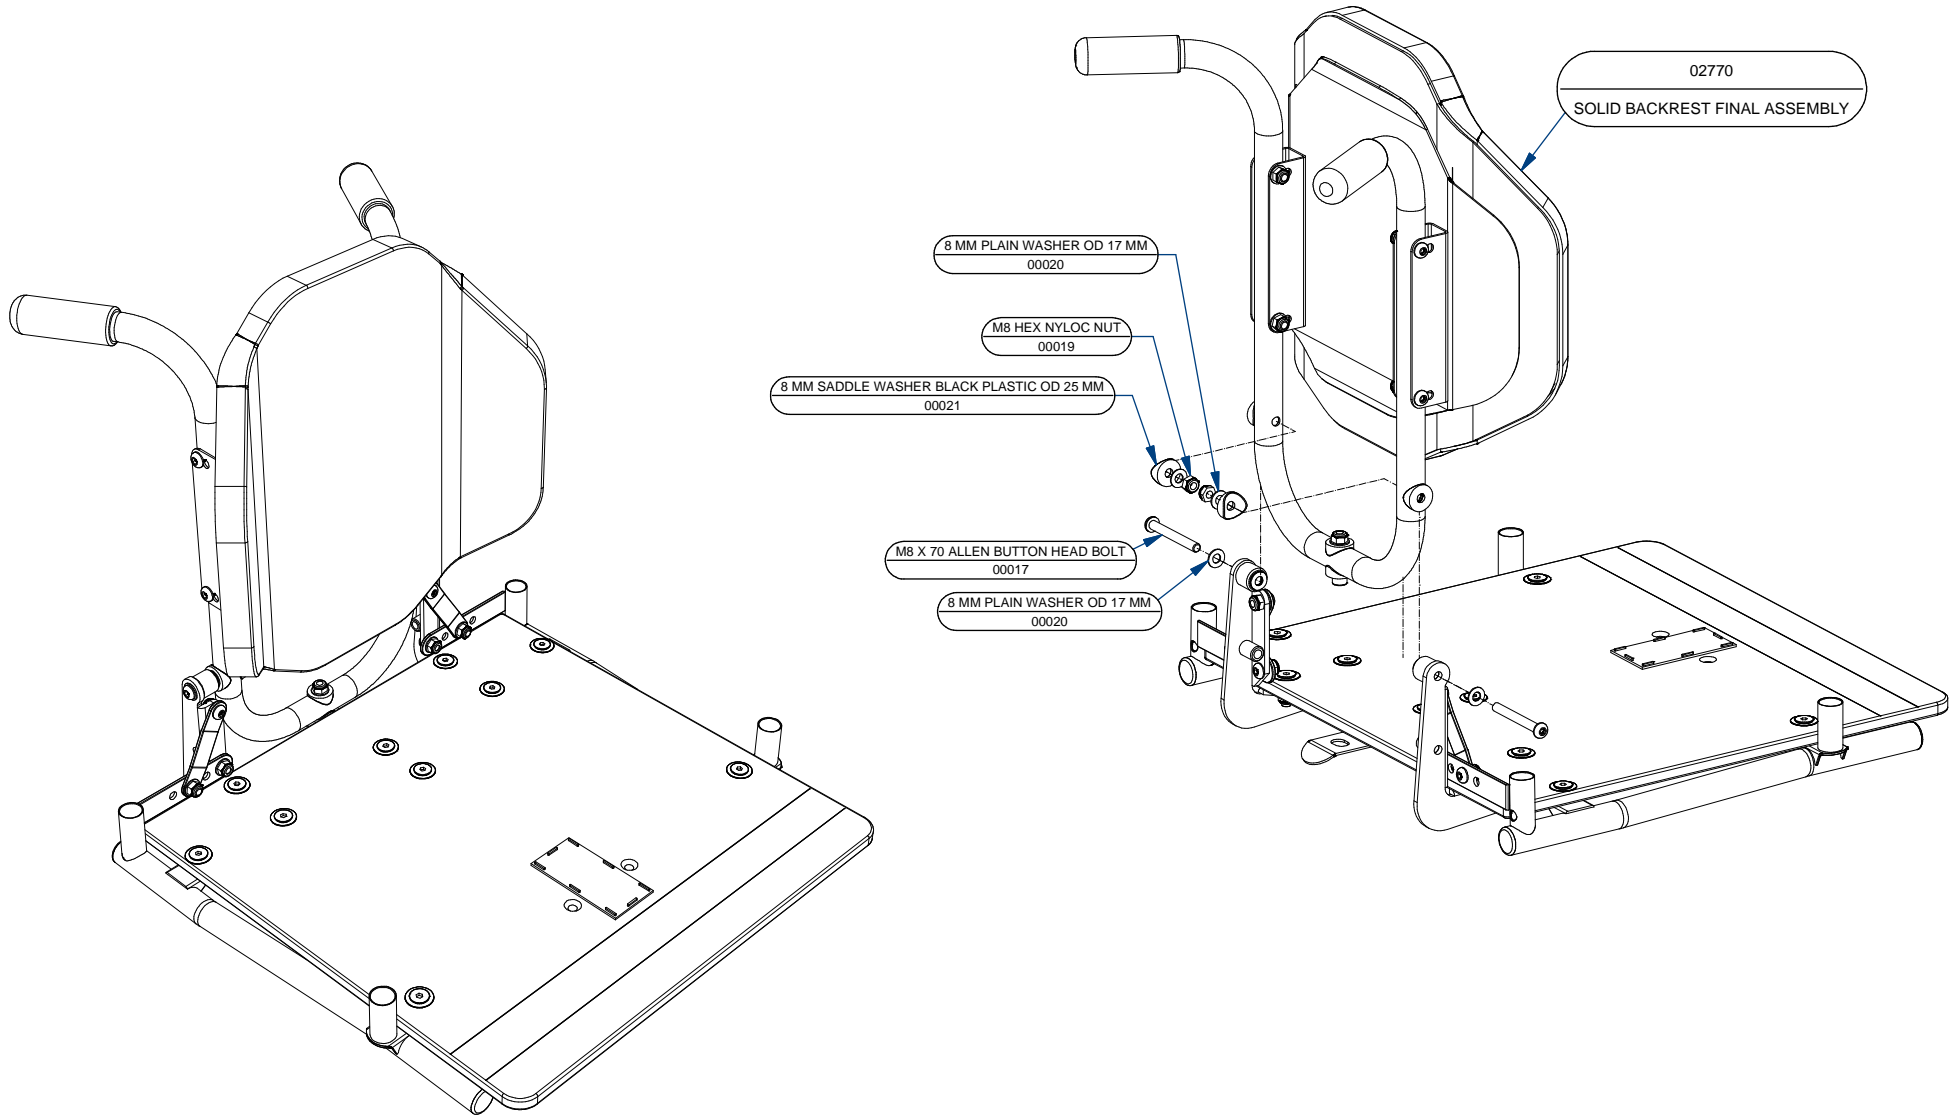

MOTIVATION ROUGH TERRAIN WHEELCHAIR

PT NR	TITLE
00002	REAR WHEEL 26" FINAL ASSEMBLY
01875	TOGGLE BRAKE GA (DIA 25) - L
01876	TOGGLE BRAKE GA (DIA 25) - R
02780	WM3-01 SEATING-BACKREST PRE-ASSEMBLY

PT NR	TITLE
00080	WM3-01 FRAME PRE-ASSEMBLY
00040	220 DIA CASTOR WHEEL/FORK ASSEMBLY
00060	WM3-01 FOOTREST ASSEMBLY

00071 WM3-01 FOOT PLATE WELD ASSEMBLY

00010 | BACKREST PUSH HANDLE TUBE ASSEMBLY

00906
CALF STRAP

00077
FOOTREST VERTICAL STRAP

01487
CUSHION ASSEMBLY - PU

00092
CUSHION COVER

00078
FOOTREST HORIZONTAL STRAP

00076
FOOTREST SUPPORT COVER

00466
LUMBO-SACRAL PAD

00013
CUSHION FOAM

00014
BACKREST COVER

CONTENTS

MOTIVATION ROUGH TERRAIN WHEELCHAIR COVER PAGE	1
ROUGH TERRAIN CHAIR - ASSEMBLY DETAILS [1 OF 2]	2
ROUGH TERRAIN CHAIR - ASSEMBLY DETAILS [2 OF 2]	3
ROUGH TERRAIN CHAIR FRAME - PRE-ASSEMBLY DETAILS	4
220MM DIA CASTOR WHEEL/FORK - ASSEMBLY DETAILS	5
DUAL FOOTREST - ASSEMBLY DETAILS	6
DUAL FOOTPLATE - SUB-ASSEMBLY DETAILS	7
ROUGH TERRAIN SEATING/BACKREST - PRE-ASSEMBLY DETAILS [1 OF 2]	8
ROUGH TERRAIN SEATING/BACKREST - PRE-ASSEMBLY DETAILS [2 OF 2]	9
SOLID BACKREST - FINAL ASSEMBLY DETAILS	10
BACKREST PUSH HANDLE TUBE - ASSEMBLY DETAILS	11
REAR WHEEL 26" - ASSEMBLY DETAILS	12
TOGGLE BRAKE LEFT (25MM CLAMP) - GENERAL ASSEMBLY	13
TOGGLE BRAKE RIGHT (25MM CLAMP) - GENERAL ASSEMBLY	14
ROUGH TERRAIN WHEELCHAIR - UPHOLSTERY DETAILS	15
TABLE OF CONTENTS	16